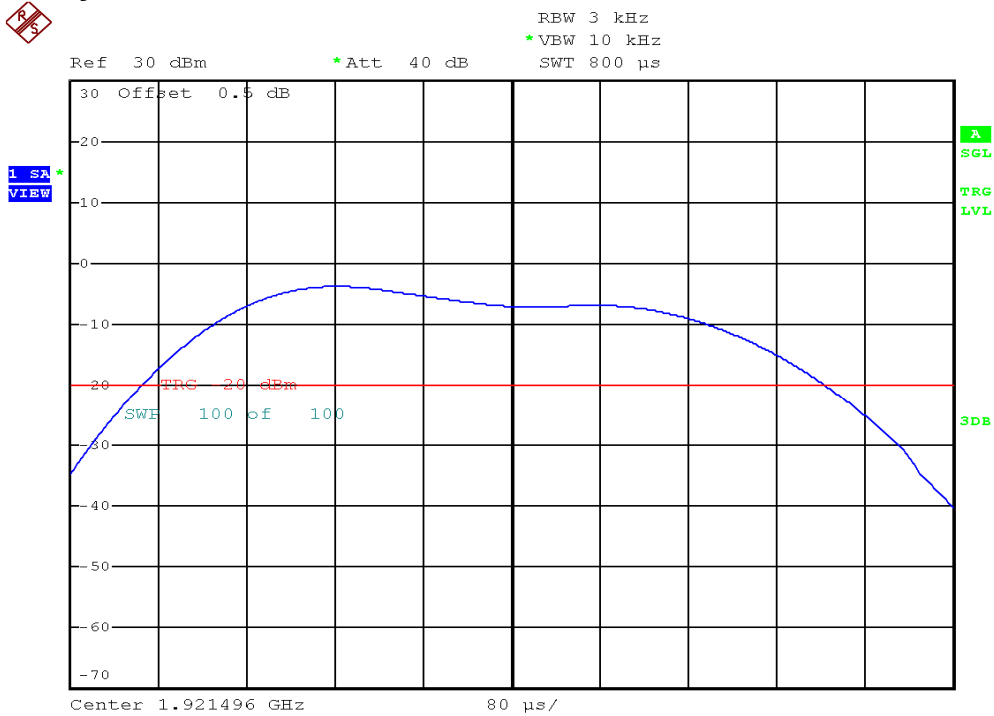

INTERTEK TESTING SERVICES

Power Spectral Density Plots

Baby unit, Lowest channel, Traffic carrier

Baby unit, Highest channel, Traffic carrier