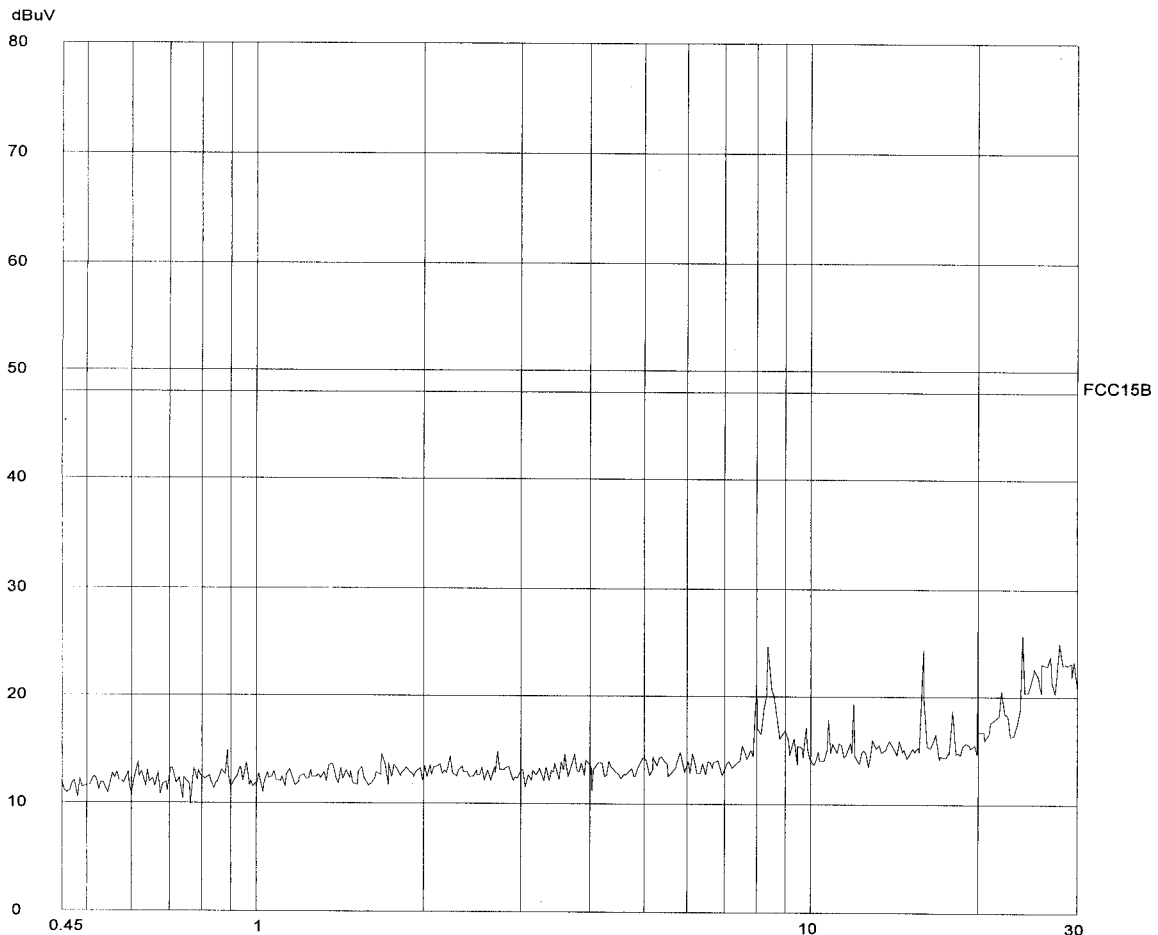

Report No.: 02003211
Mode: Transmit (with PC)

Tested By: Hong, Report No.: 02003211

Scan Settings (1 Range)

Frequencies			Receiver Settings					
Start	Stop	Step	IF BW	Detector	M-Time	Atten	Preamp	OpRge
450k	30M	5k	10k	PK	20ms	AUTO	LN OFF	60dB

Final Measurement: x QP
Meas Time: 1 s
Subranges: 16
Acc Margin: 20dB

Transducer No.	Start	Stop	Name
21	9k	30M	EW0698

Intertek Testing Services

ETL SEMKO

Report No.: 02003211
Mode: Transmit (with PC)

Tested By: Hong, Report No.: 02003211

Scan Settings (1 Range)

|----- Frequencies -----||----- Receiver Settings -----|

Start	Stop	Step	IF BW	Detector	M-Time	Atten	Preamp	OpRge
450k	30M	5k	10k	PK	20ms	AUTO	LN OFF	60dB

Final Measurement

no Results