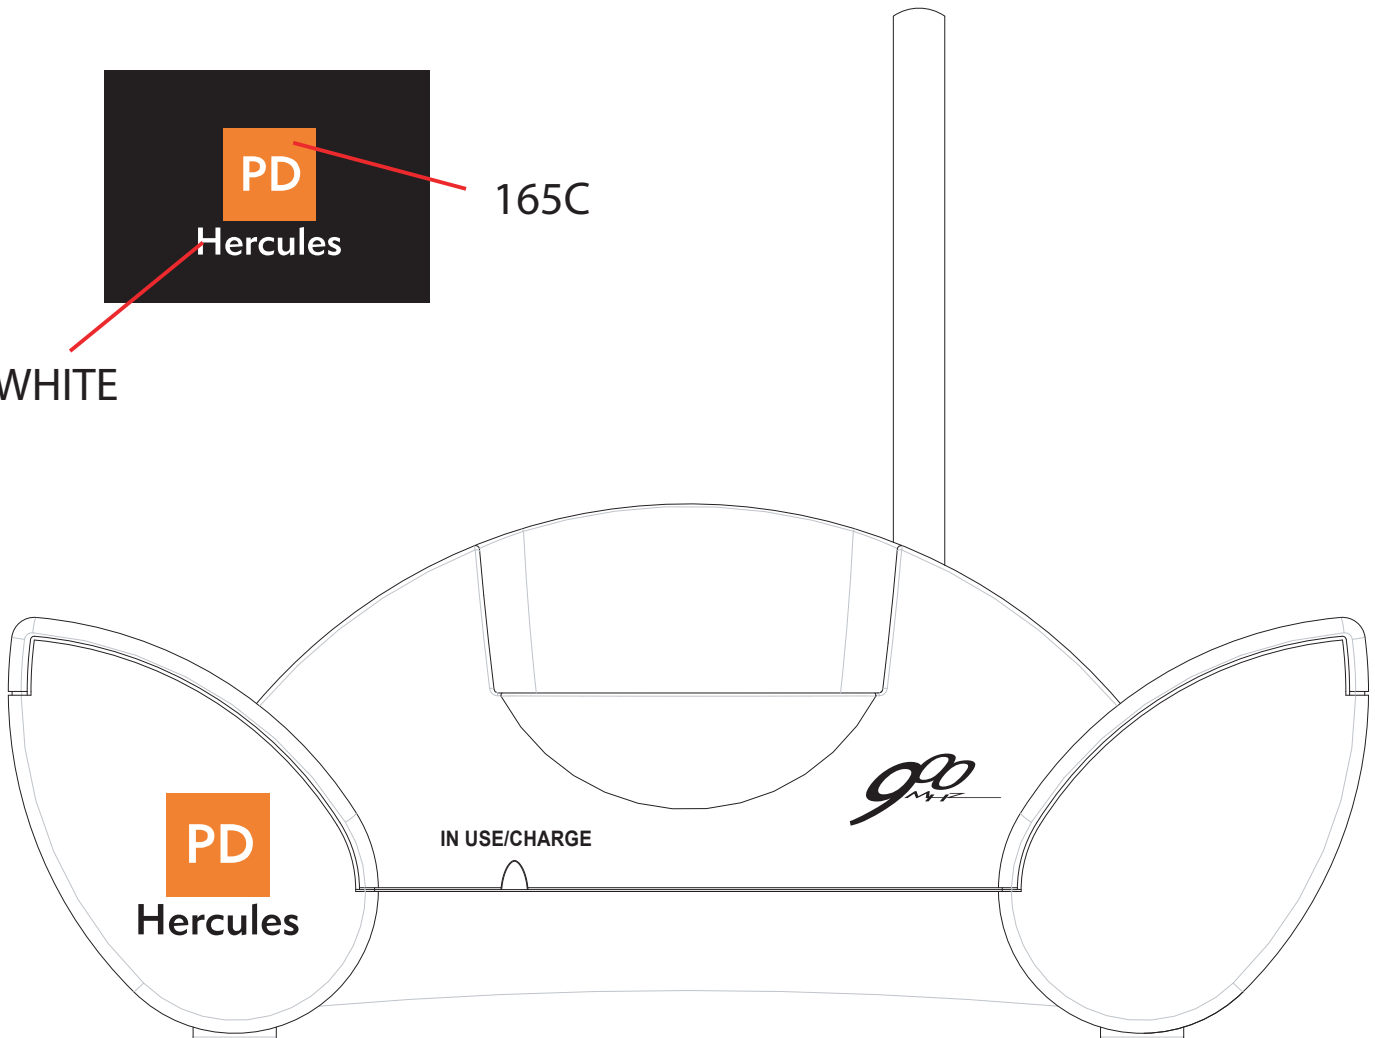

165C

WHITE

1. PRINT BLACK TEXT
METALLIC SILVER CABINET.
2. LENS PRINT BLACK WITH
BLACK ANTENNA & RUBBER GRIP.