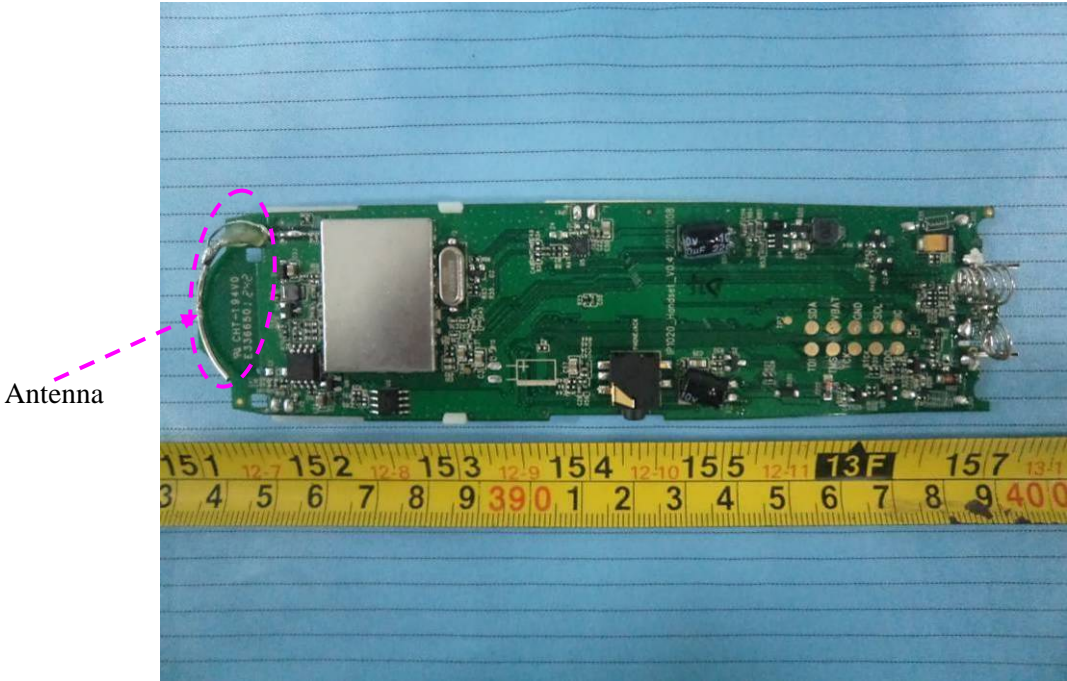

EXHIBIT C - EUT INTERNAL PHOTOGRAPHS

EUT (Handset) – Battery off View

EUT (Handset) – Cover off View

EUT (Handset) – Main Board Top View

EUT (Handset) – Main Board Top Shielding off View

EUT (Handset) – Main Board Bottom View

EUT (Handset) – Main Board Bottom without LCD View

EUT (Handset) – Screen Top View

EUT (Handset) – Screen Bottom View

EUT (Handset) – Antenna View

EUT (Handset) – Battery View