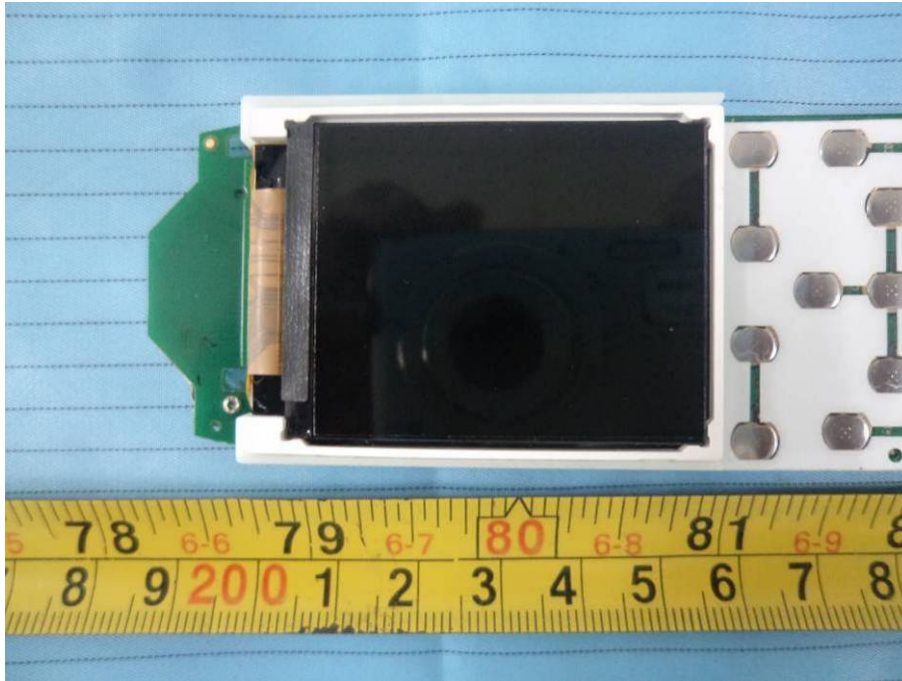

EXHIBIT C - EUT INTERNAL PHOTOGRAPHS

EUT (Handset) – Battery off View

EUT (Handset) – Cover off View

EUT (Handset) – Main Board Top View

EUT (Handset) – Main Board Top Shielding off View

EUT (Handset) – Main Board Bottom View

EUT (Handset) – Main Board Bottom without LCD View

EUT (Handset) – Screen Top View

EUT (Handset) – Screen Bottom View

EUT (Handset) – Antenna View

EUT (Handset) – Battery View