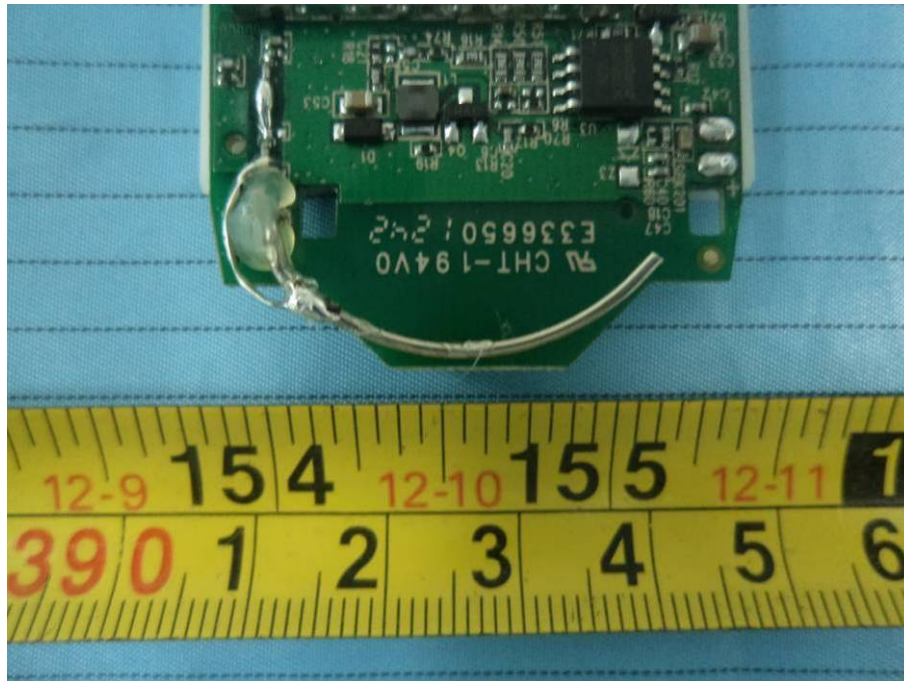

EXHIBIT C - EUT INTERNAL PHOTOGRAPHS

EUT (Handset) – Battery off View

EUT (Handset) – Cover off View

EUT (Handset) – Main Board Top View

EUT (Handset) – Main Board Top Shielding off View

EUT (Handset) – Main Board Bottom View

EUT (Handset) – Main Board Bottom without LCD View

EUT (Handset) – Screen Top View

EUT (Handset) – Screen Bottom View

EUT (Handset) – Antenna View

EUT (Handset) – Battery View