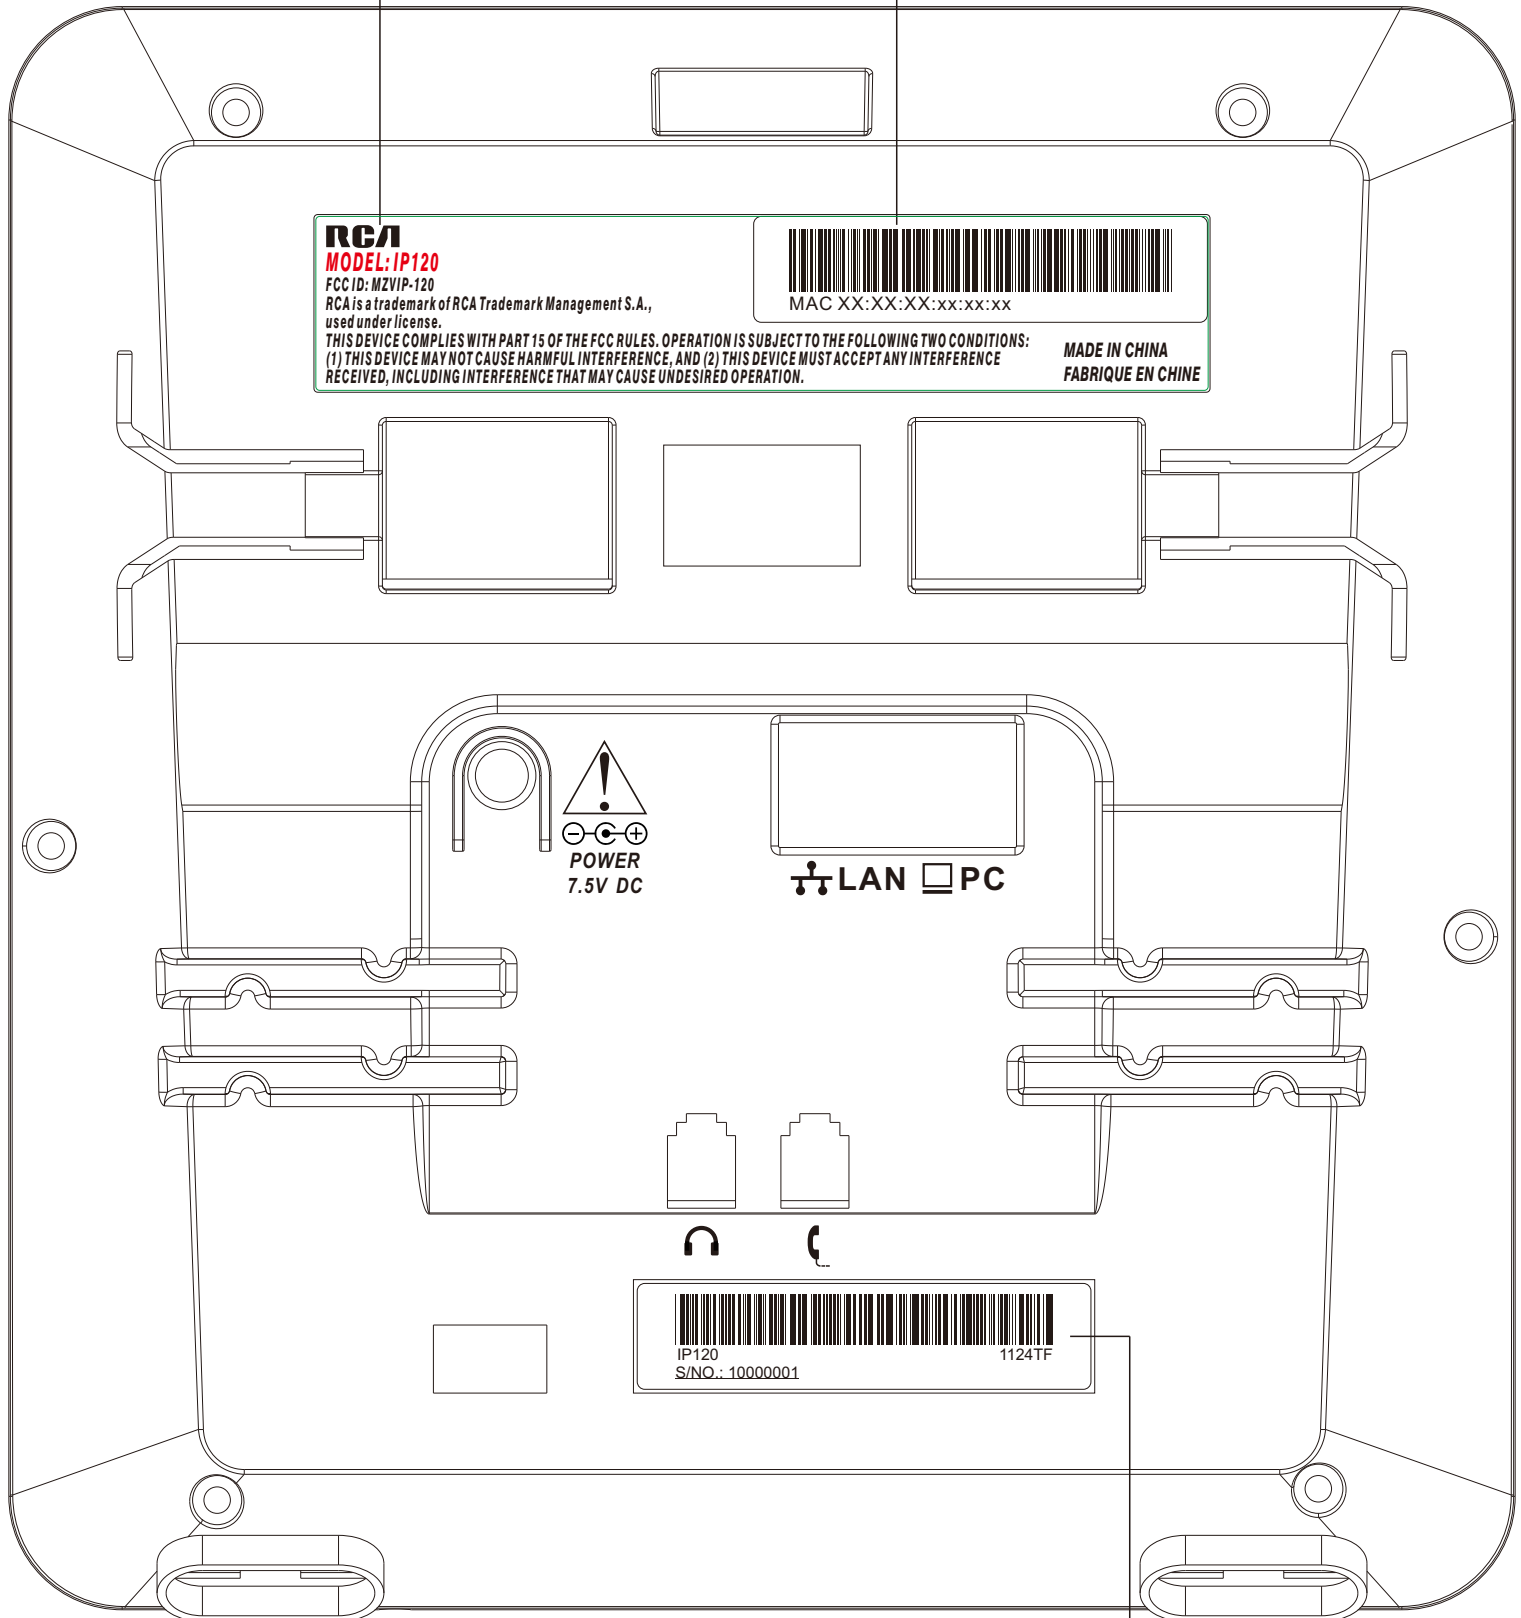

IP110

BASE MODEL NO. LABEL
SIZE: 118*23 mm

MAC LABEL
SIZE: 60*14 mm

S/NO. LABEL, SIZE: 60x14 mm

TCIP110

BASE MODEL NO. LABEL
SIZE: 118*23 mm

MAC LABEL
SIZE: 60*14 mm

S/NO. LABEL, SIZE: 60x14 mm

IP120

BASE MODEL NO. LABEL
SIZE: 118*23 mm

MAC LABEL
SIZE: 60*14 mm

S/NO. LABEL, SIZE: 60x14 mm

TCIP120

BASE MODEL NO. LABEL
SIZE: 118*23 mm

MAC LABEL
SIZE: 60*14 mm

S/NO. LABEL, SIZE: 60x14 mm