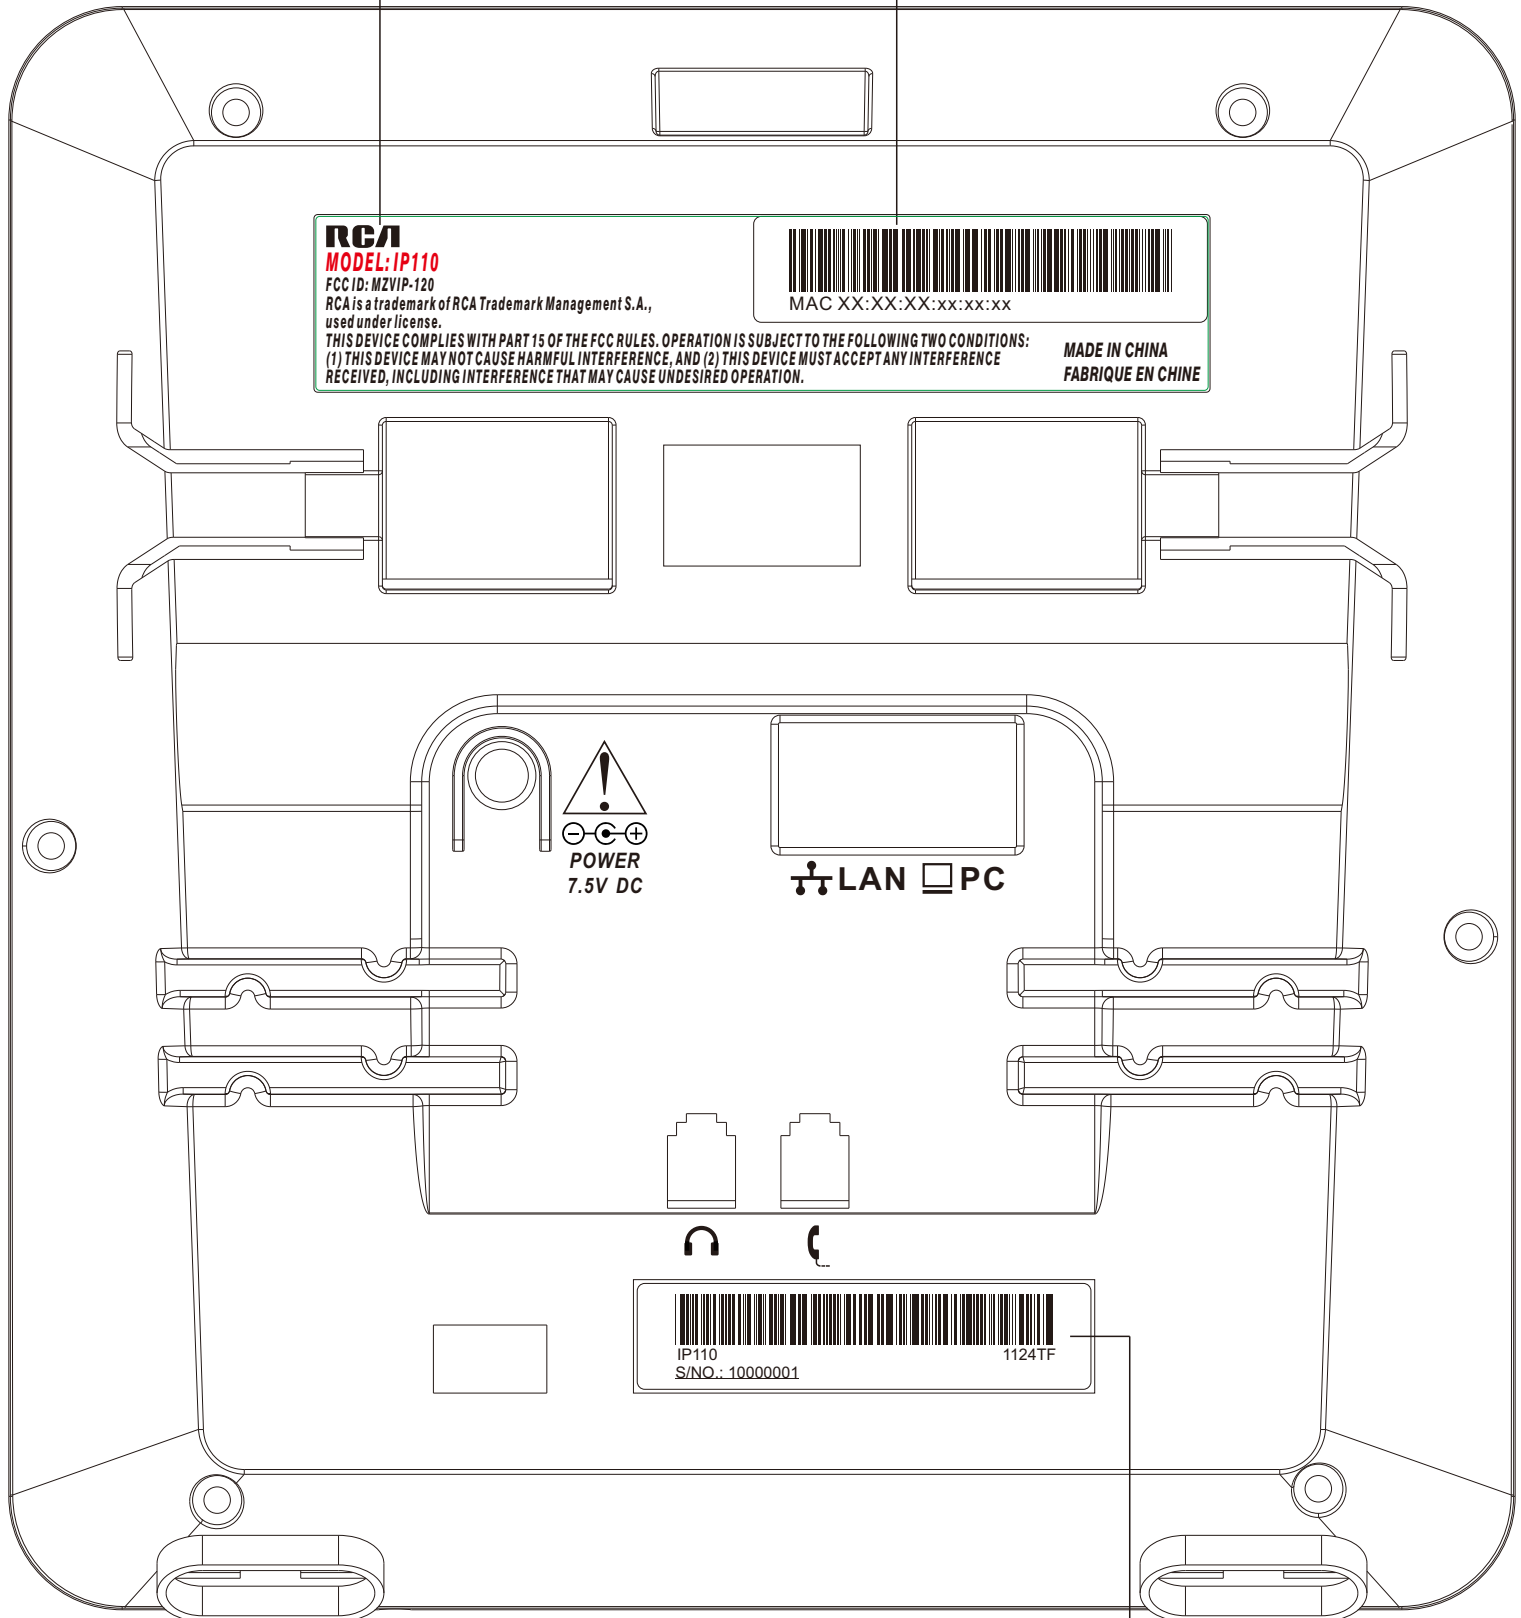

IP110

BASE MODEL NO. LABEL
SIZE: 118*23 mm

MAC LABEL
SIZE: 60*14 mm

S/NO. LABEL, SIZE: 60x14 mm

TCIP110

BASE MODEL NO. LABEL
SIZE: 118*23 mm

MAC LABEL
SIZE: 60*14 mm

S/NO. LABEL, SIZE: 60x14 mm

IP120

BASE MODEL NO. LABEL
SIZE: 118*23 mm

MAC LABEL
SIZE: 60*14 mm

S/NO. LABEL, SIZE: 60x14 mm

TCIP120

BASE MODEL NO. LABEL
SIZE: 118*23 mm

MAC LABEL
SIZE: 60*14 mm

S/NO. LABEL, SIZE: 60x14 mm