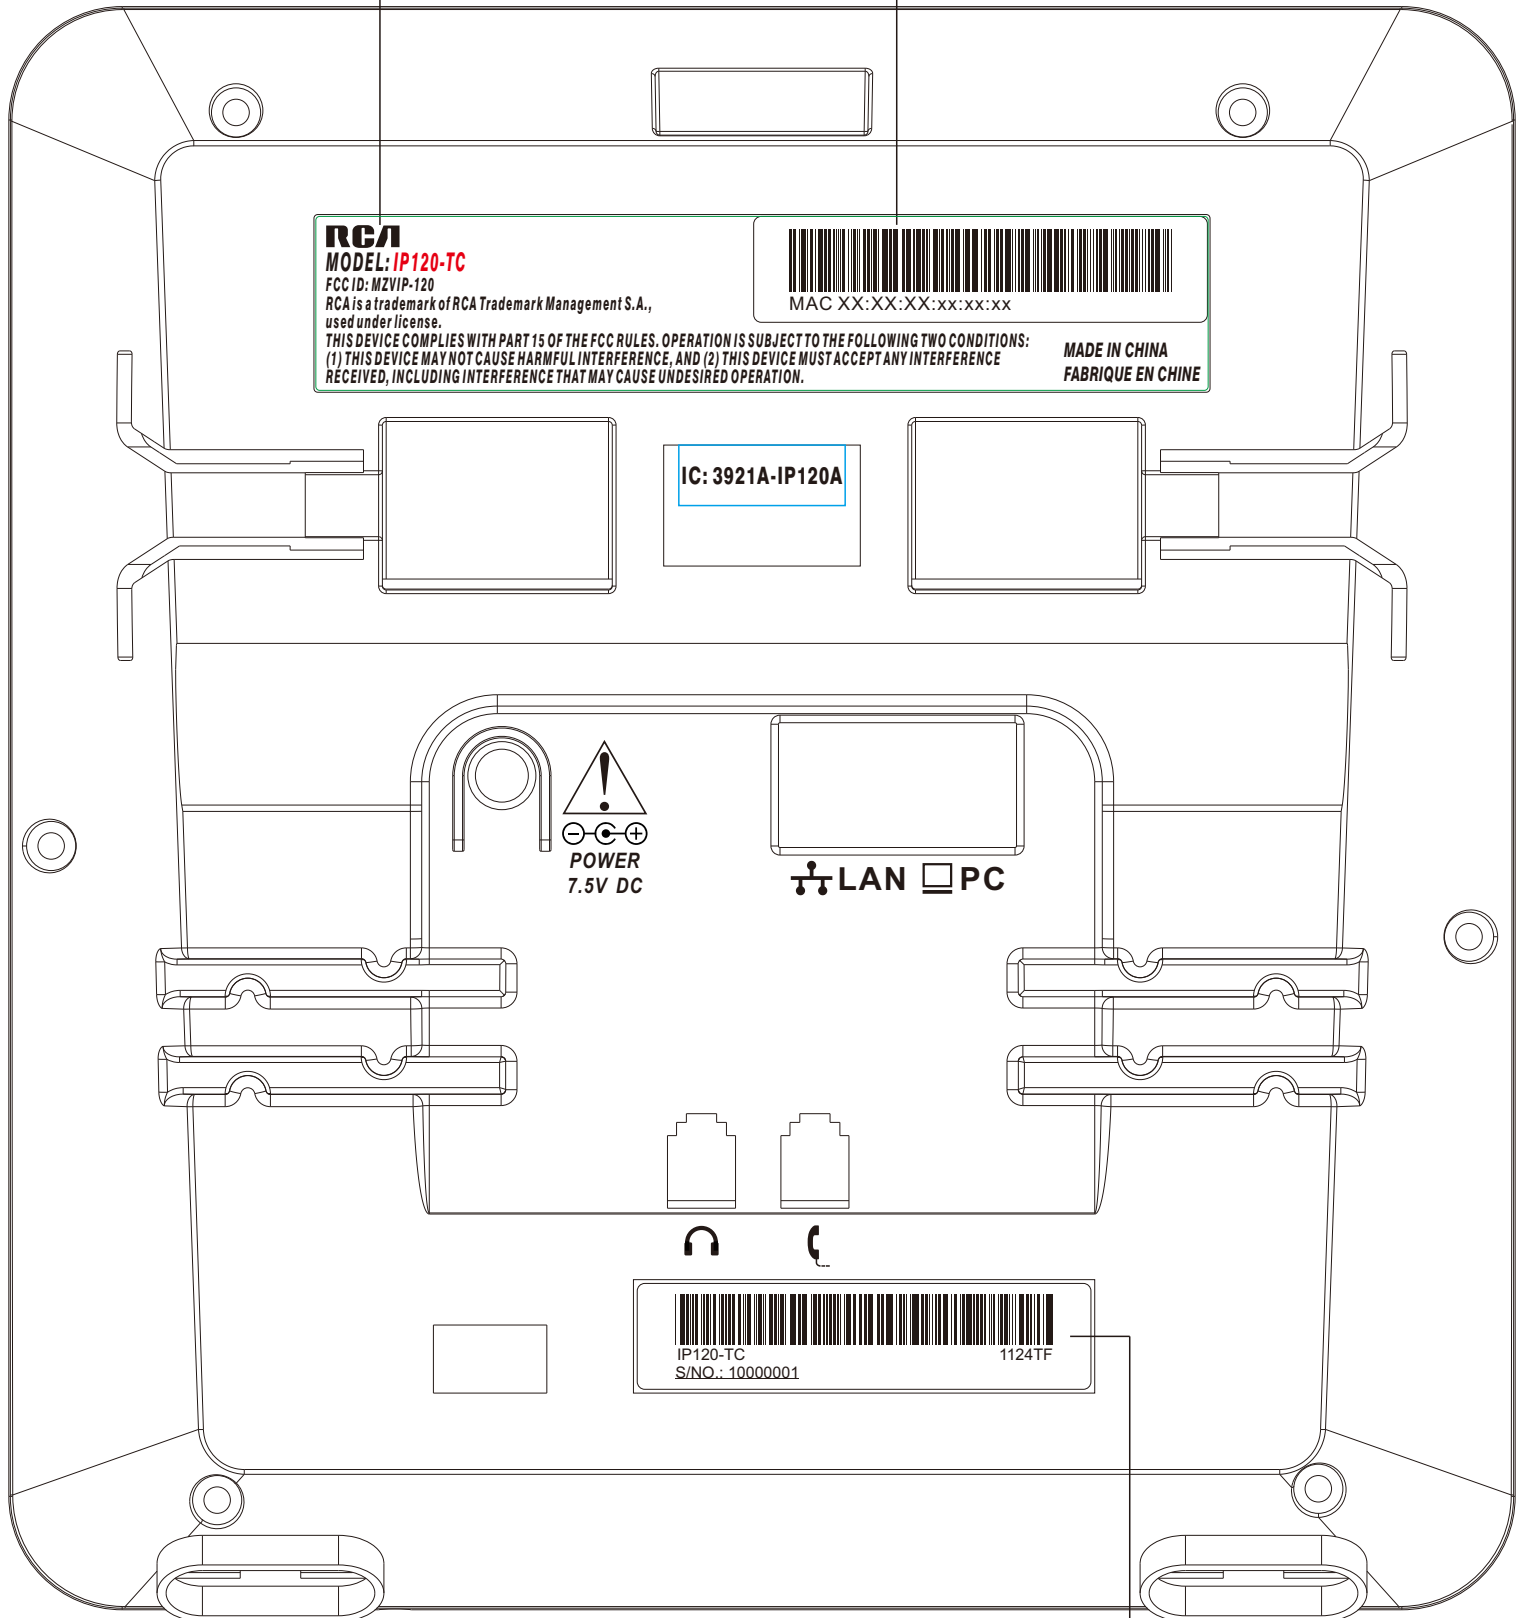

IP110

BASE MODEL NO. LABEL
SIZE: 118*23 mm

MAC LABEL
SIZE: 60*14 mm

S/NO. LABEL, SIZE: 60x14 mm

TCIP110

BASE MODEL NO. LABEL
SIZE: 118*23 mm

MAC LABEL
SIZE: 60*14 mm

S/NO. LABEL, SIZE: 60x14 mm

IP120

BASE MODEL NO. LABEL
SIZE: 118*23 mm

MAC LABEL
SIZE: 60*14 mm

S/NO. LABEL, SIZE: 60x14 mm

TCIP120

BASE MODEL NO. LABEL
SIZE: 118*23 mm

MAC LABEL
SIZE: 60*14 mm

S/NO. LABEL, SIZE: 60x14 mm