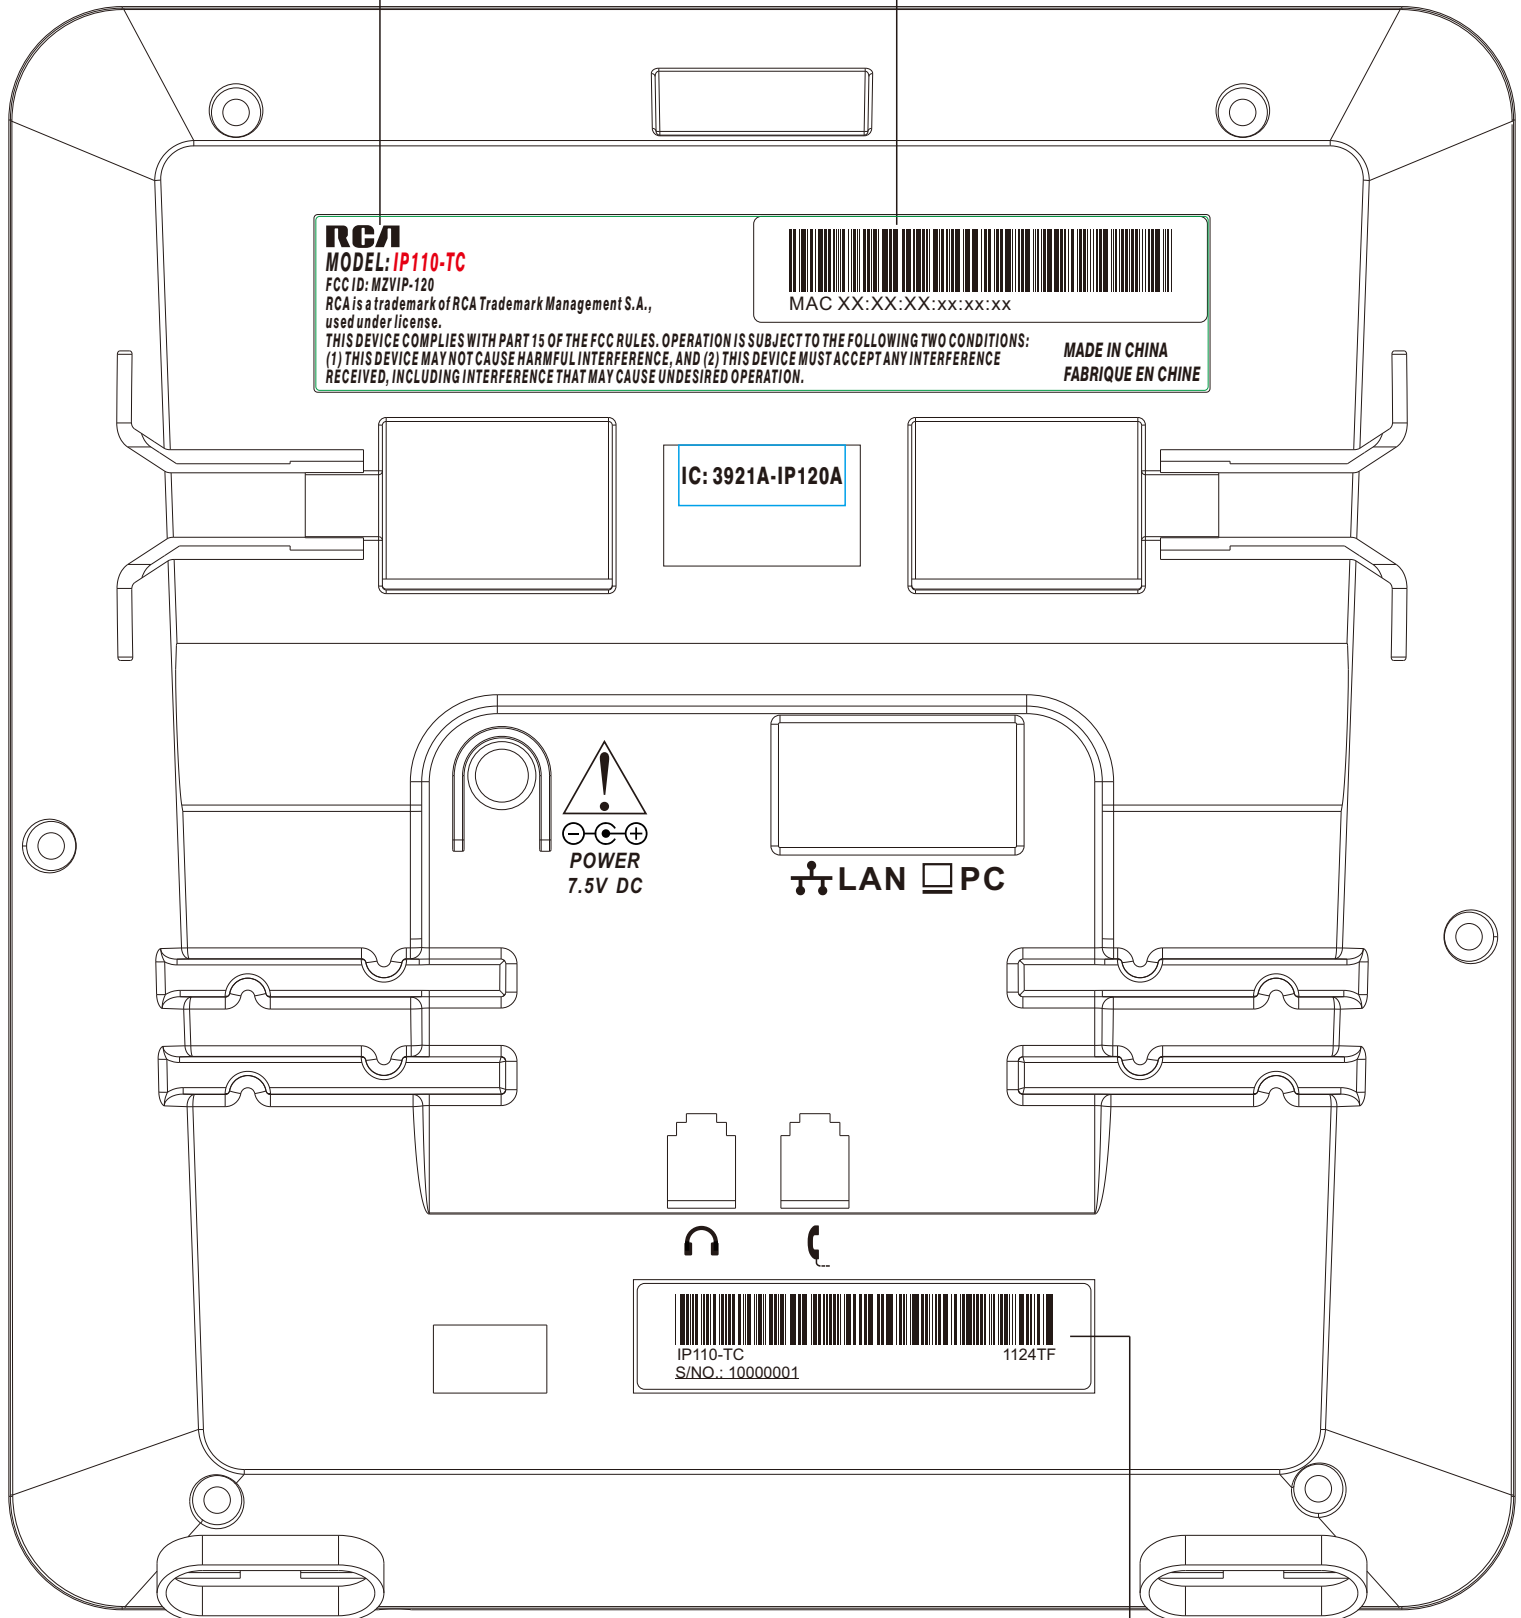

IP110

BASE MODEL NO. LABEL
SIZE: 118*23 mm

MAC LABEL
SIZE: 60*14 mm

S/NO. LABEL, SIZE: 60x14 mm

TCIP110

BASE MODEL NO. LABEL
SIZE: 118*23 mm

MAC LABEL
SIZE: 60*14 mm

S/NO. LABEL, SIZE: 60x14 mm

IP120

BASE MODEL NO. LABEL
SIZE: 118*23 mm

MAC LABEL
SIZE: 60*14 mm

S/NO. LABEL, SIZE: 60x14 mm

TCIP120

BASE MODEL NO. LABEL
SIZE: 118*23 mm

MAC LABEL
SIZE: 60*14 mm

S/NO. LABEL, SIZE: 60x14 mm