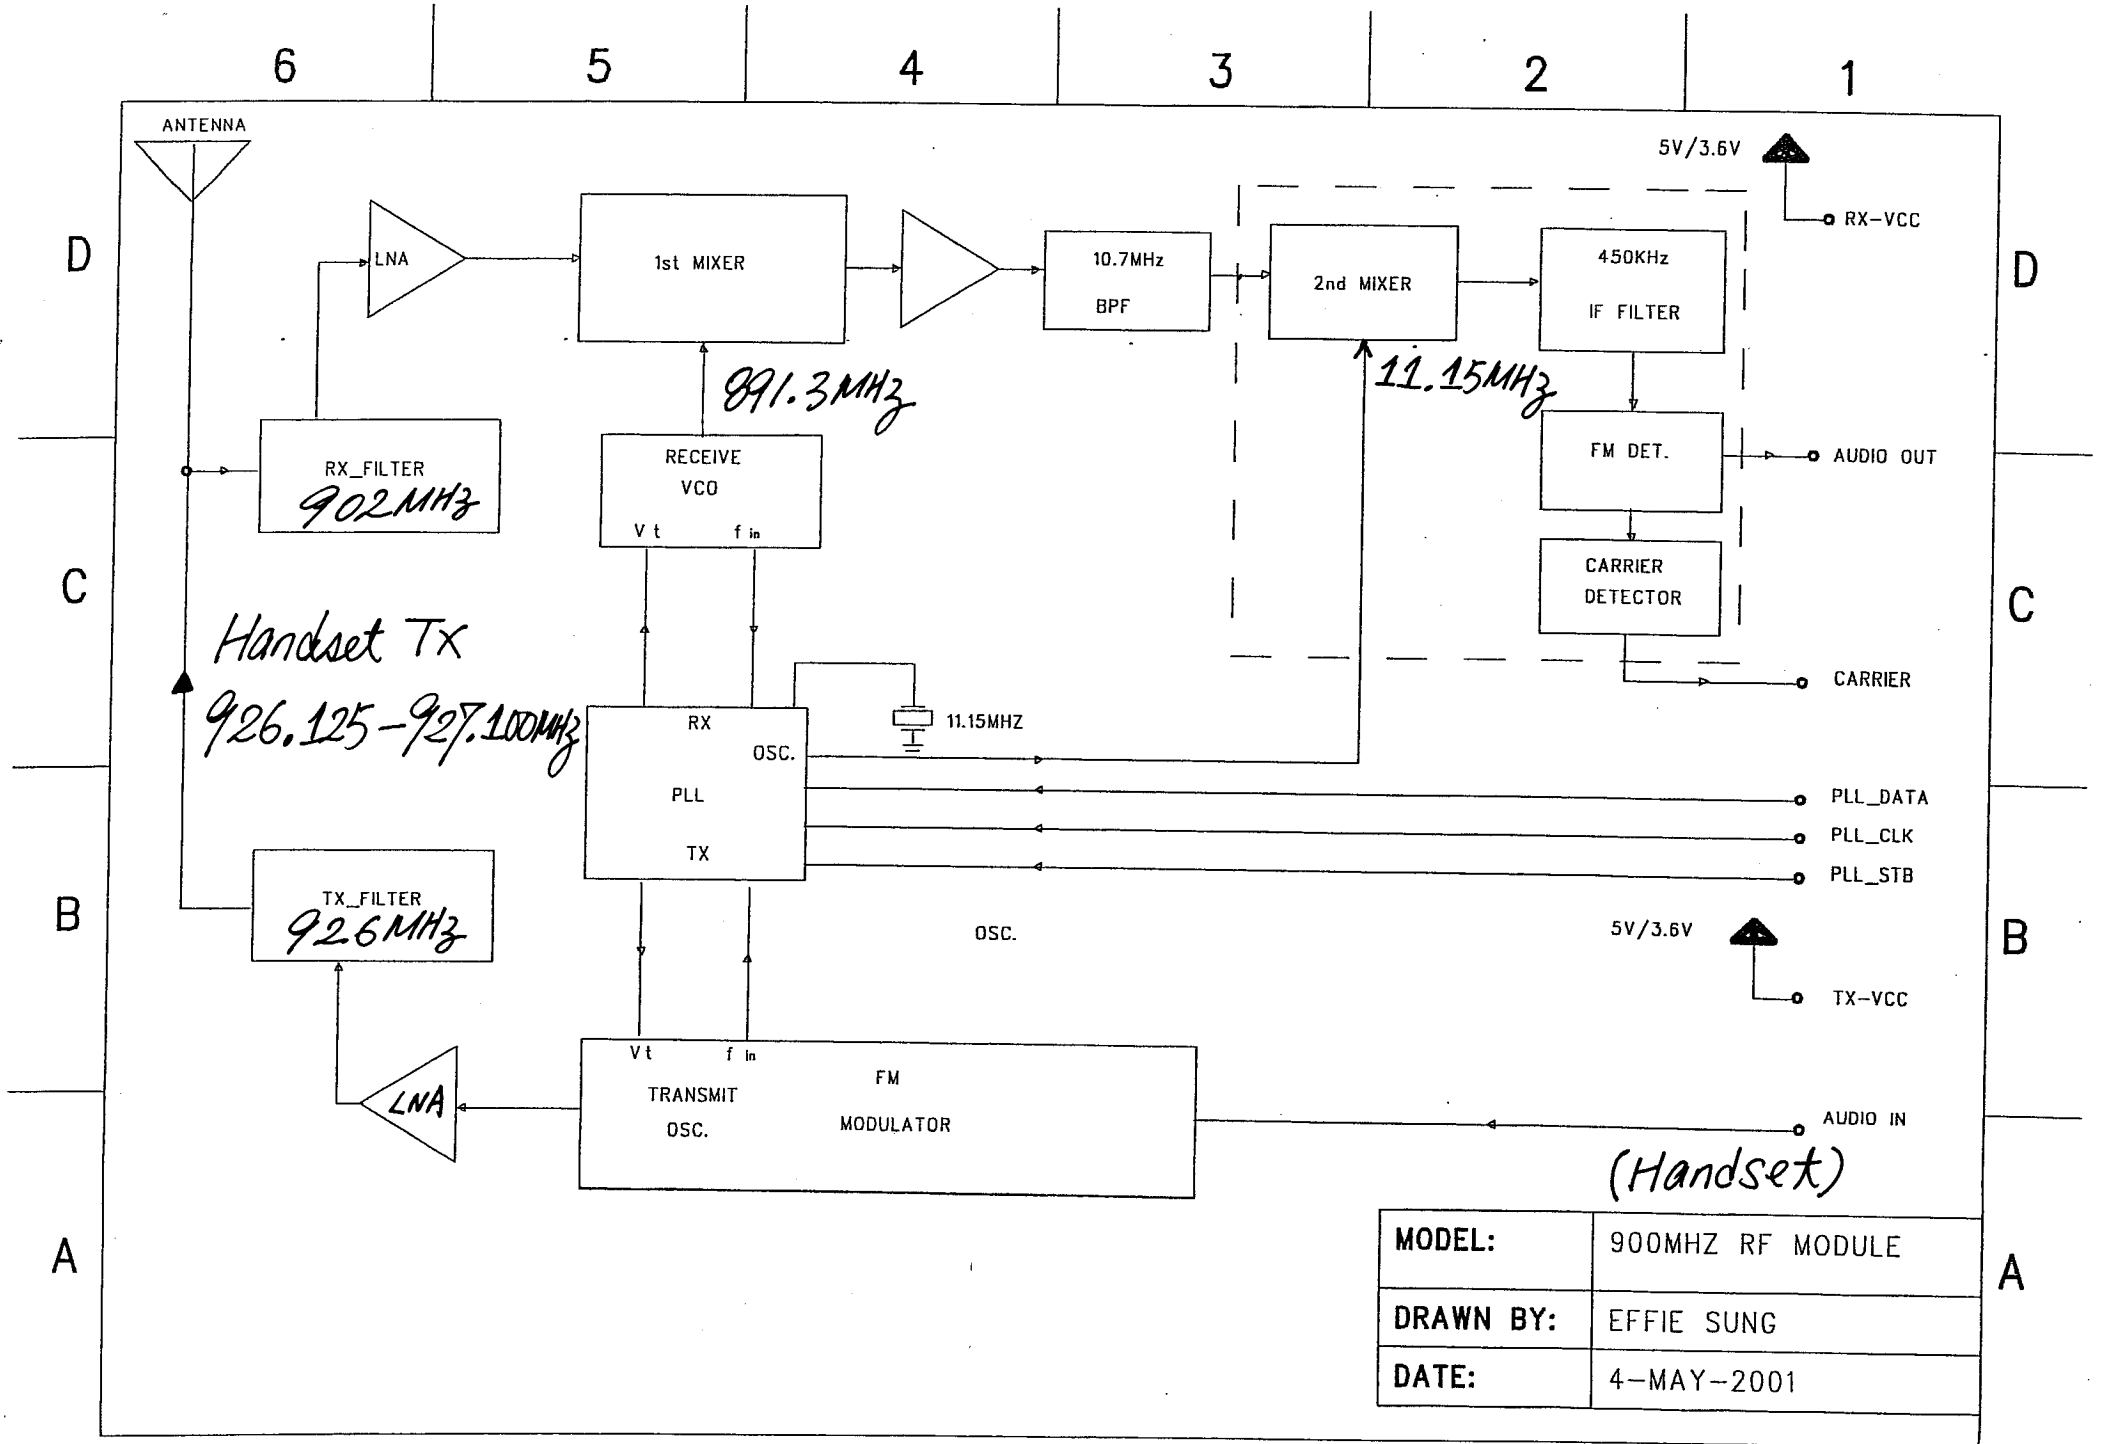

<b>TELEFIELD</b>			
DRAWN: Y.Wong	DATE: JAN-22-02	FF2125B (9601-B)	
CHK:	DATE:		
APP:	DATE:	A4	MAIN BOARD
RELEASE:	DATE:	REV:0	
		SCALE: NONE	SHEET: 1 OF 1

0.sch-1 - Fri Mar 29 10:47:23 2002

MODEL:	900MHZ RF MODULE
DRAWN BY:	EFFIE SUNG
DATE:	4-MAY-2001

Handset Tx  
926.125-927.100MHz

891.3MHz

11.15MHz

(Handset)

MODEL:	900MHZ RF MODULE
DRAWN BY:	EFFIE SUNG
DATE:	4-MAY-2001