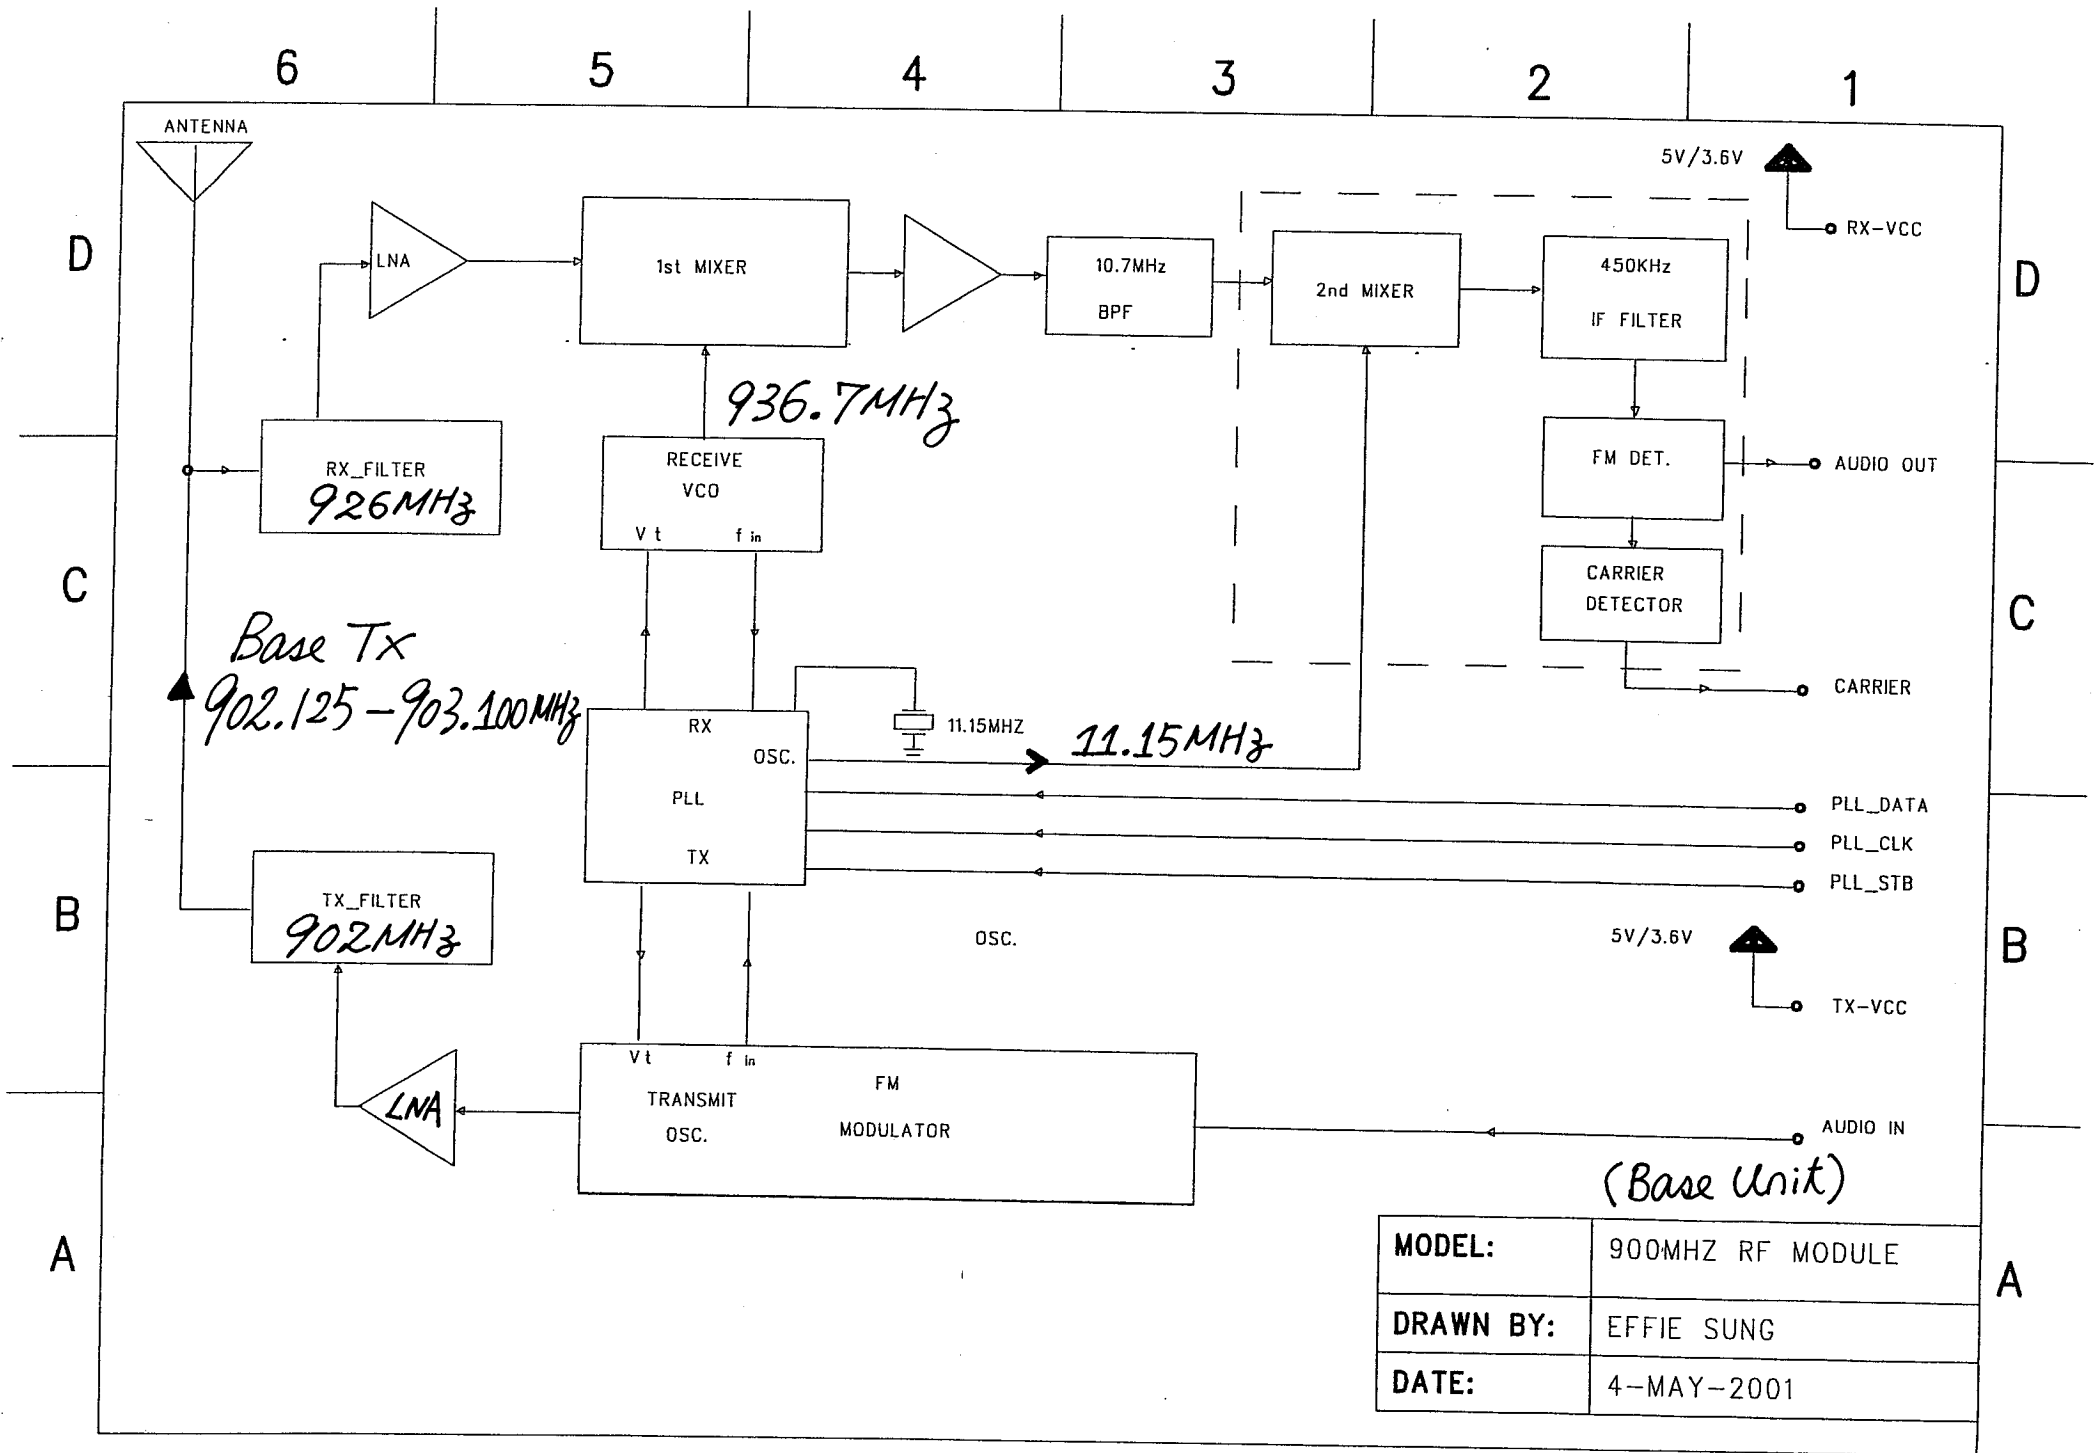

<b>TELEFIELD</b>			
DRAWN: Y.Wong	DATE: JAN-22-02	FF2125B (9601-B)	
CHK:	DATE:		
APP:	DATE:	A4	MAIN BOARD
RELEASE:	DATE:	REV:0	
		SCALE: NONE	SHEET: 1 OF 1

0.sch-1 - Fri Mar 29 10:47:23 2002

MODEL:	900MHZ RF MODULE
DRAWN BY:	EFFIE SUNG
DATE:	4-MAY-2001

Handset Tx  
926.125-927.100MHz

891.3MHz

11.15MHz

(Handset)

MODEL:	900MHZ RF MODULE
DRAWN BY:	EFFIE SUNG
DATE:	4-MAY-2001