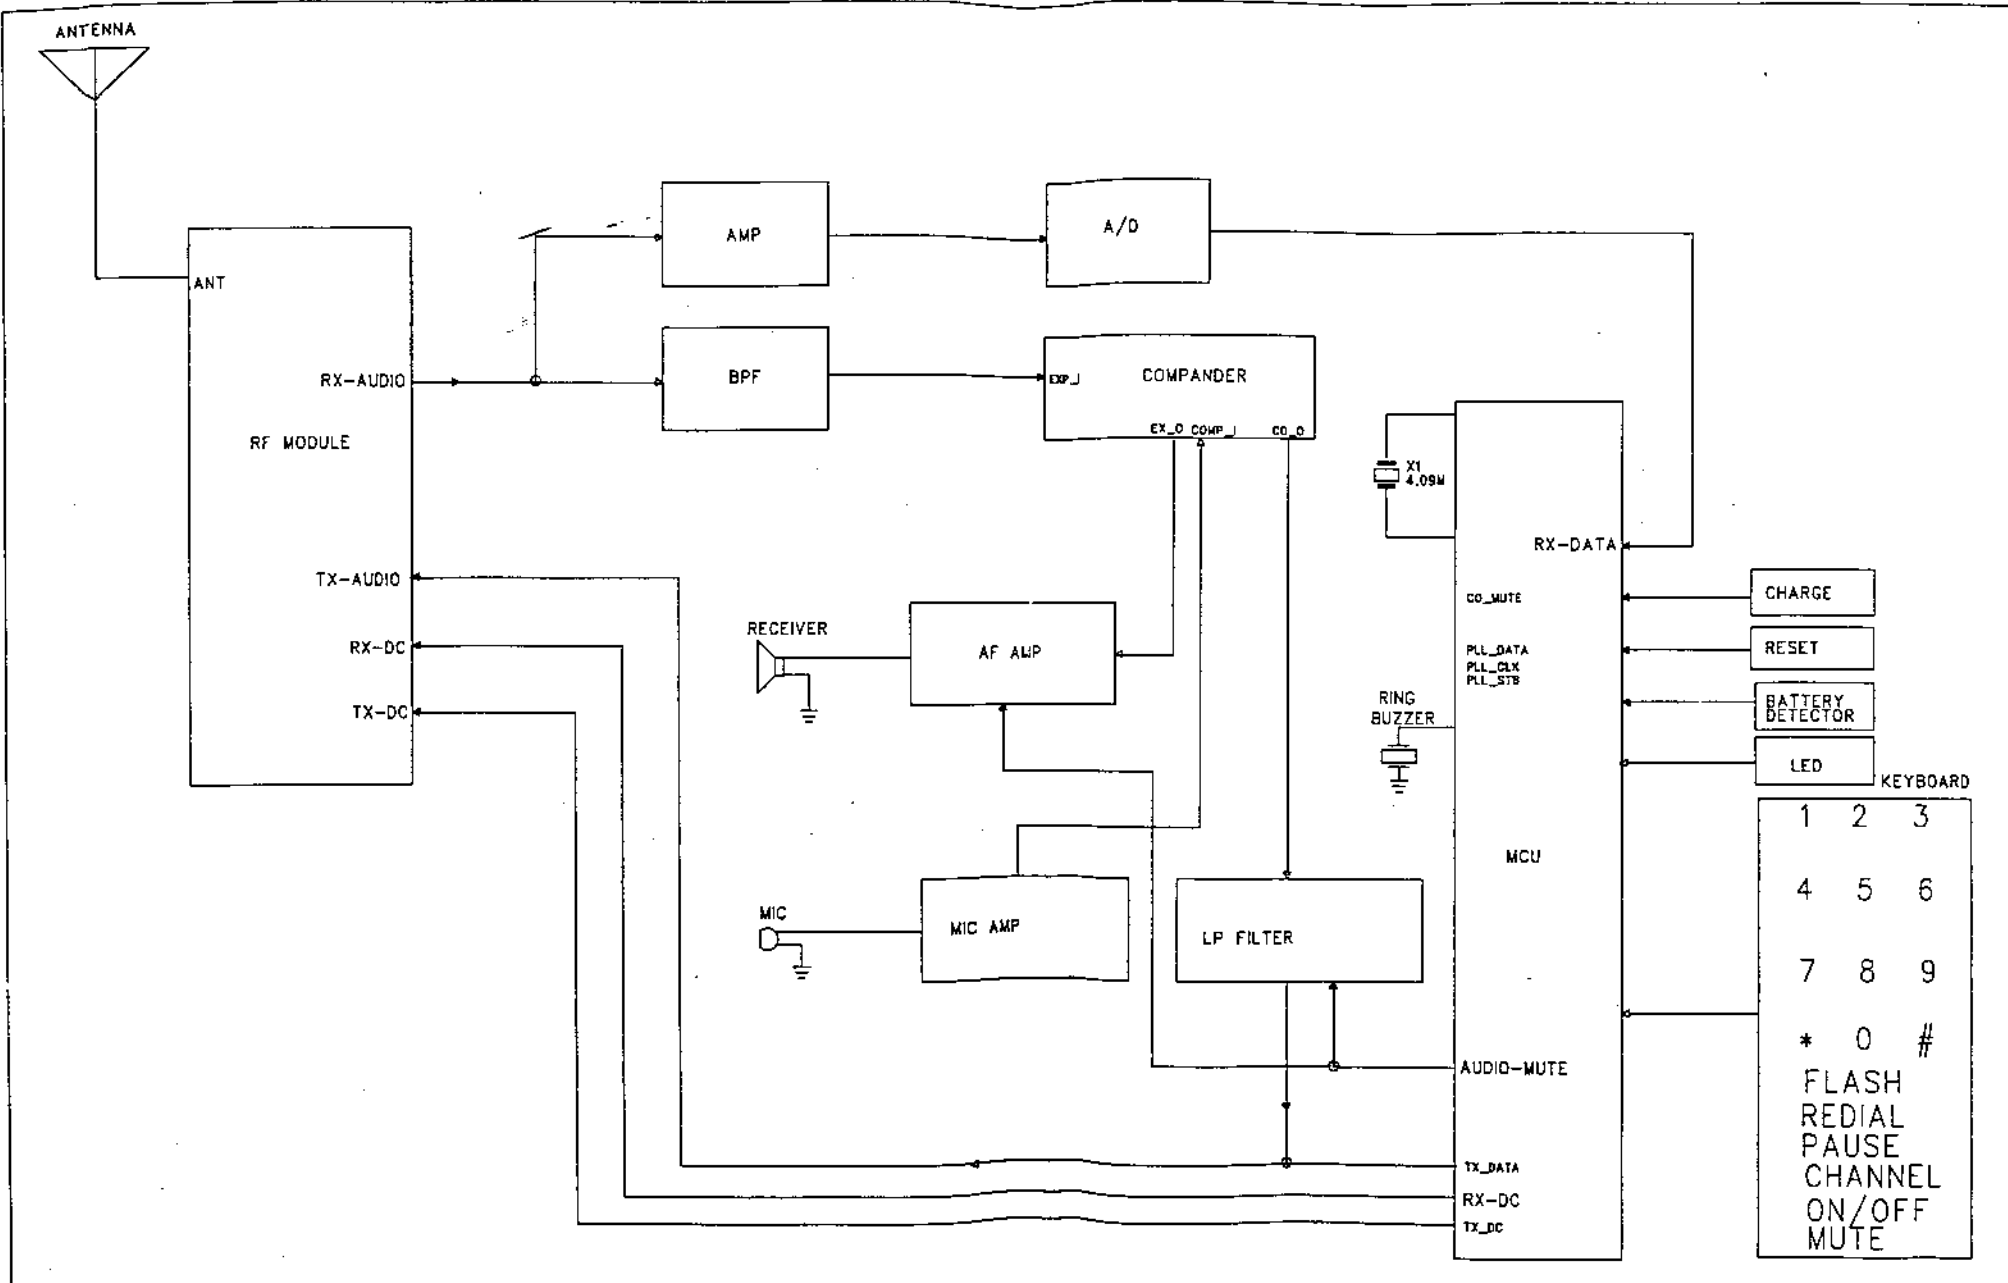

<b>TELEFIELD</b>			
DRAWN: Y.Wong	DATE: JAN-22-02	FF2125B (9601-B)	
CHK:	DATE:		
APP:	DATE:	A4	MAIN BOARD
RELEASE:	DATE:	REV:0	
		SCALE: NONE	SHEET: 1 OF 1

0.sch-1 - Fri Mar 29 10:47:23 2002

MODEL:	900MHZ RF MODULE
DRAWN BY:	EFFIE SUNG
DATE:	4-MAY-2001

Handset Tx  
926.125-927.100MHz

891.3MHz

11.15MHz

(Handset)

MODEL:	900MHZ RF MODULE
DRAWN BY:	EFFIE SUNG
DATE:	4-MAY-2001