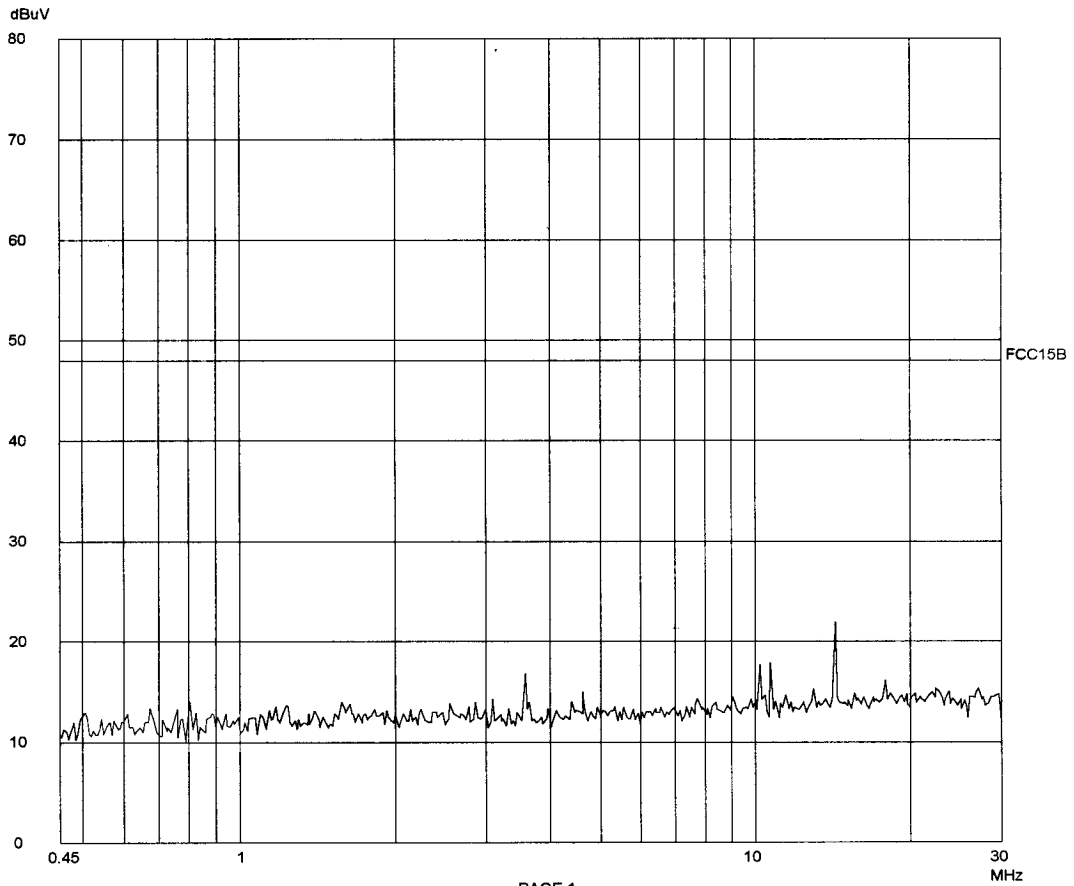

Intertek Testing Services

ETL SEMKO

Report No.: 00001621

Mode: *Transmission*

Tested By: Hong, Report No.: 00001621

Scan Settings (1 Range)

Frequencies			Receiver Settings					
Start	Stop	Step	IF BW	Detector	M-Time	Atten	Preamp	OpRge
450k	30M	5k	10k	PK	20ms	AUTO	LN OFF	60dB

Final Measurement: x QP
Meas Time: 1 s
Subranges: 16
Acc Margin: 20dB

Transducer No.	Start	Stop	Name
21	9k	30M	EW0698

Ctrl No.: N/A

Intertek Testing Services

ETL SEMKO

Report No.: 00001621

Mode: Transmission

Final Measurement Results:

no Results

Ctrl No.: N/A