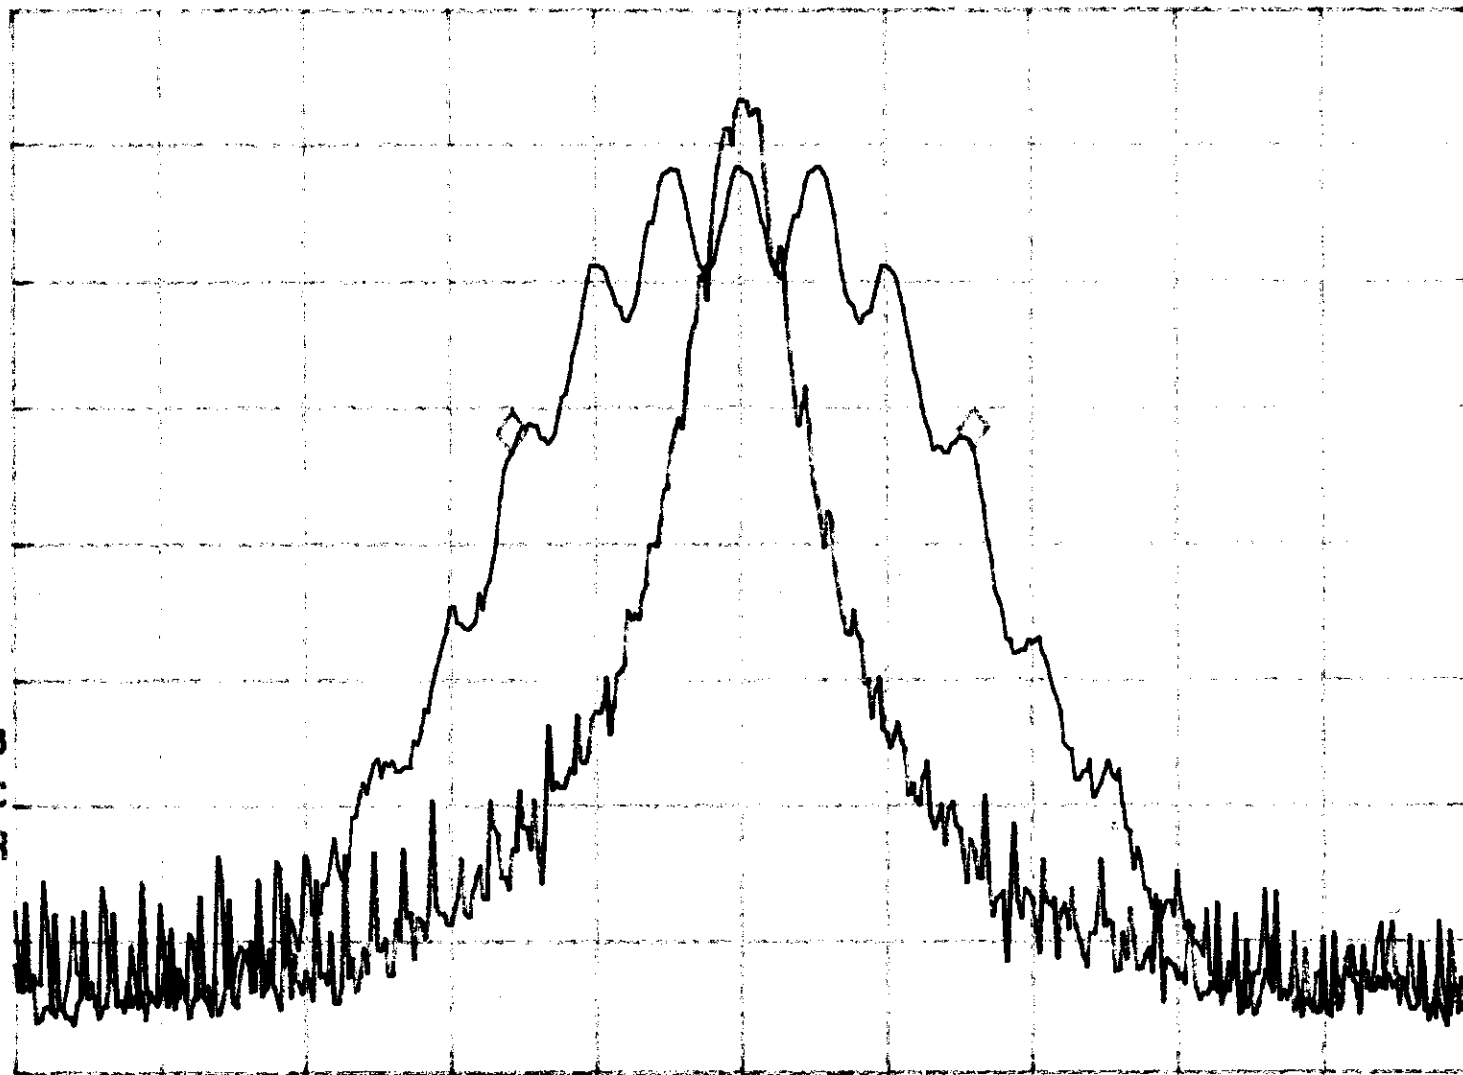

Base, Channel 1

40

MKR --15.88 KHZ

REF 97.0 dB μ V

AT 10 dB

--.24 dB

PEAK

LOG

10

dB

VA VB

SC FC

CORR

CENTER 43.72025 MHZ

SPAN 50.00 KHZ

#RES BW 1.0 KHZ

#VBW 3 MHZ

#SWP 500 msec

Base, Channel 25

~~top~~

MKR 16.25 KHZ

REF 97.0 dBμV

AT 10 dB

1.31 dB

PEAK
LOG
10
dB

VA VB
SC FC
CORR

CENTER 46.97025 MHz

SPAN 50.00 KHZ

#RES BW 1.0 KHZ

#VBW 3 MHz

#SWP 500 msec