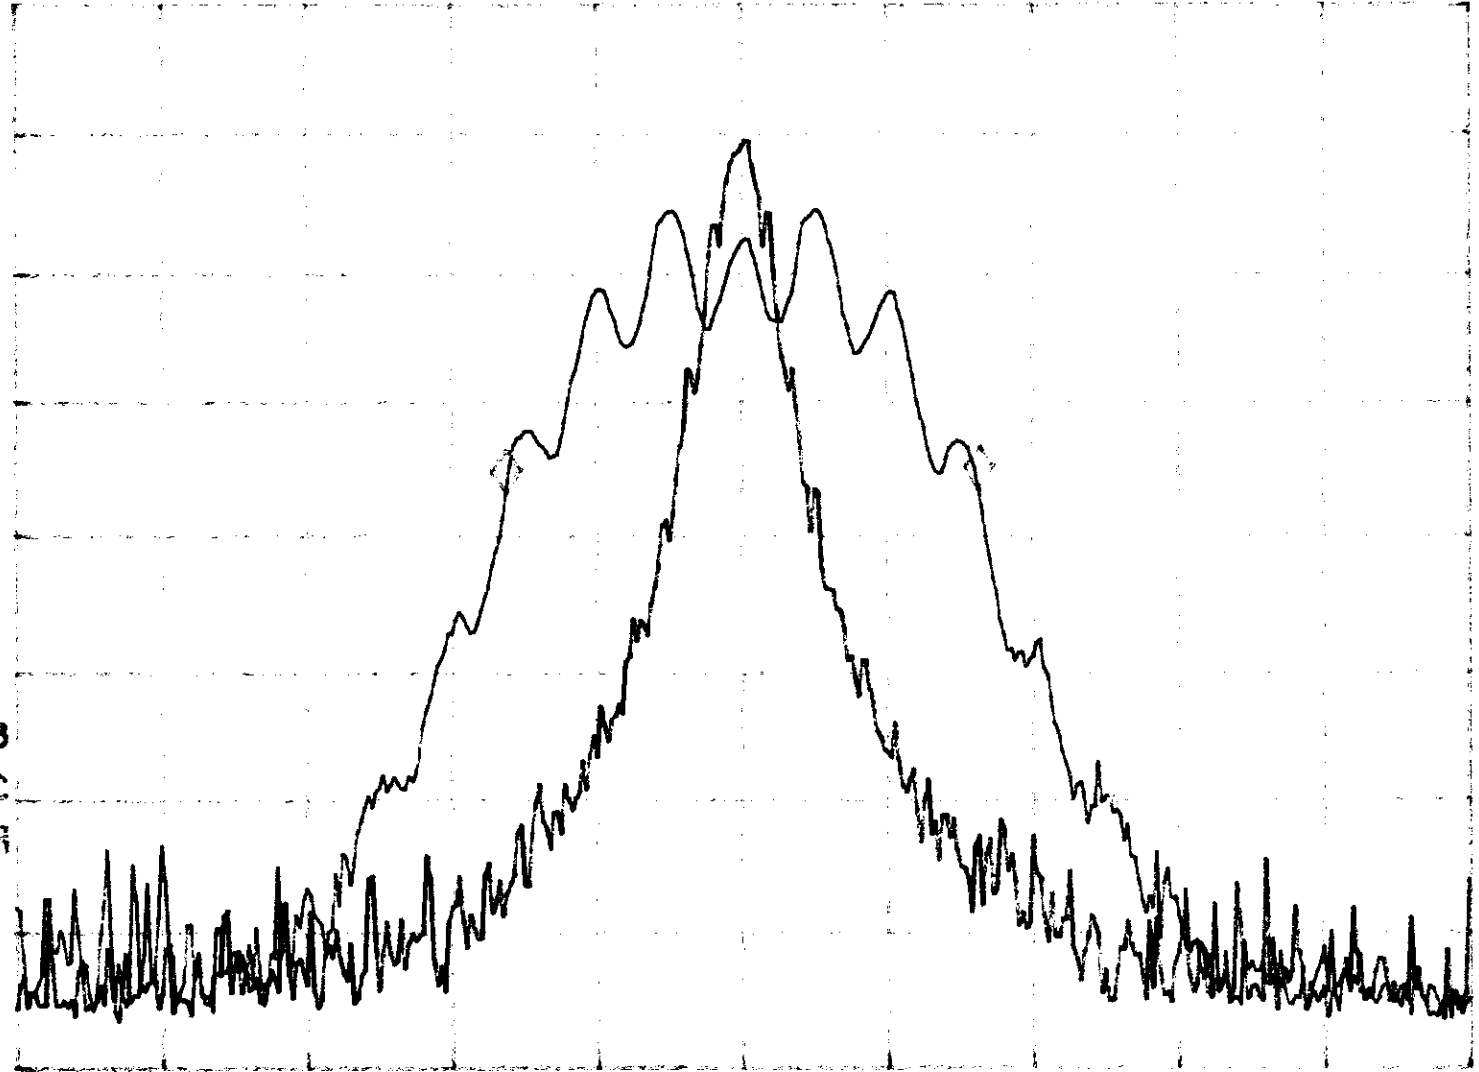

#VBW 3 MHZ

#SWP 500 msec

Base, Channel 25

~~top~~

MKR 16.25 KHZ

REF 97.0 dBμV

AT 10 dB

1.31 dB

PEAK
LOG
10
dB

VA VB
SC FC
CORR

CENTER 46.97025 MHz

SPAN 50.00 KHZ

#RES BW 1.0 KHZ

#VBW 3 MHz

#SWP 500 msec