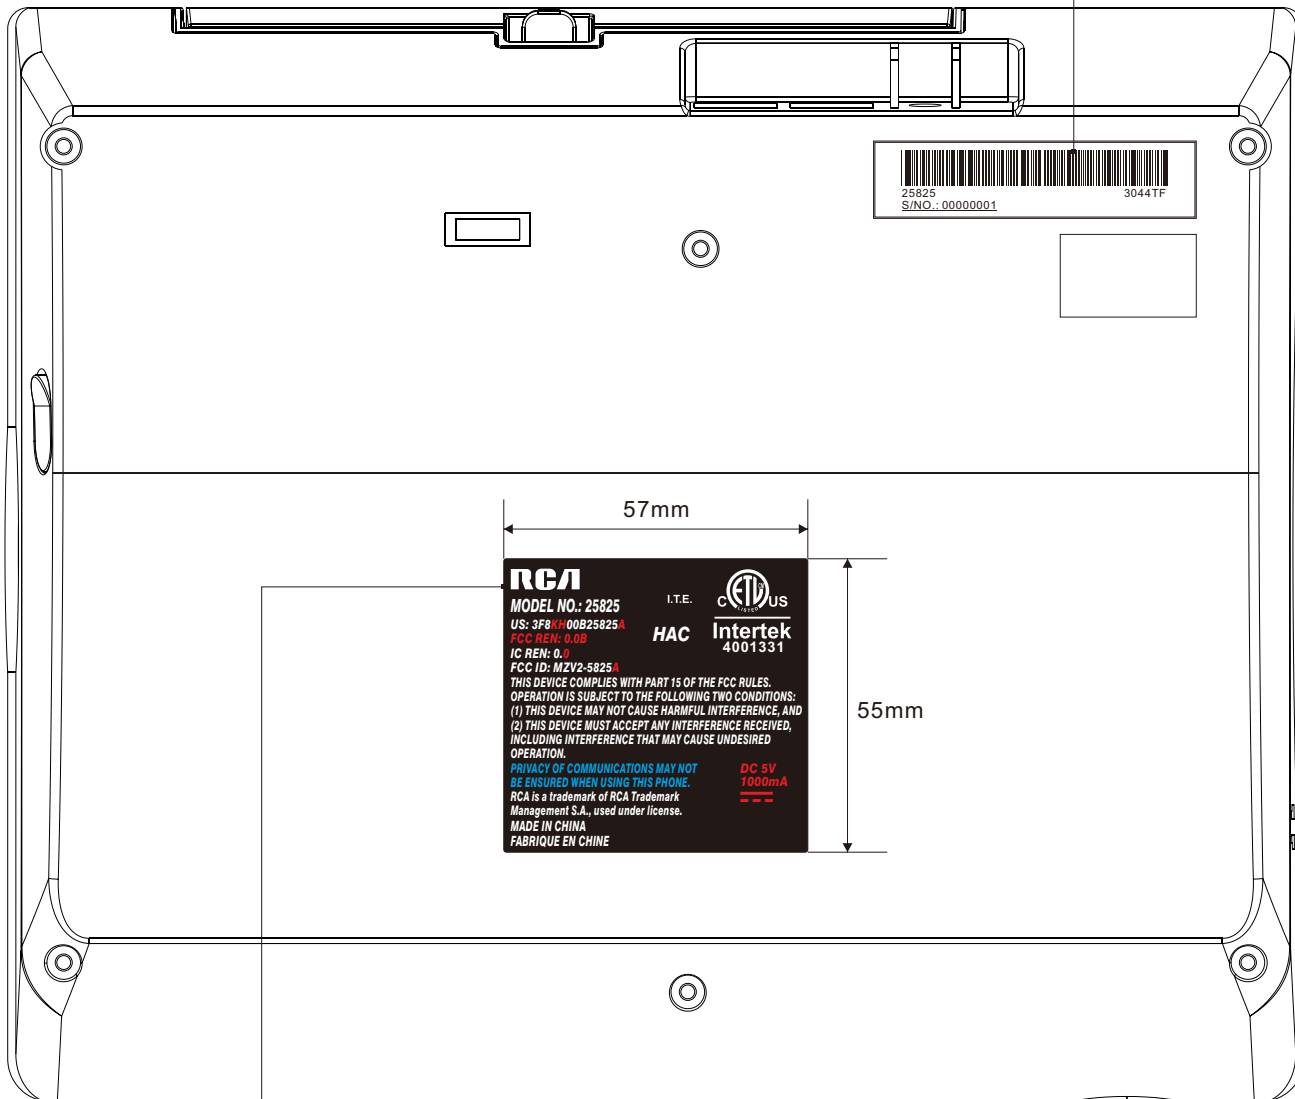

LABEL, SERIAL NO., 25825,  
SIZE: 60\*14 mm, GZ PRINT

LABEL, MODEL NO., BASE, SIZE: 57\*55mm  
交货广州: 4001331, 交货惠州: 4001332