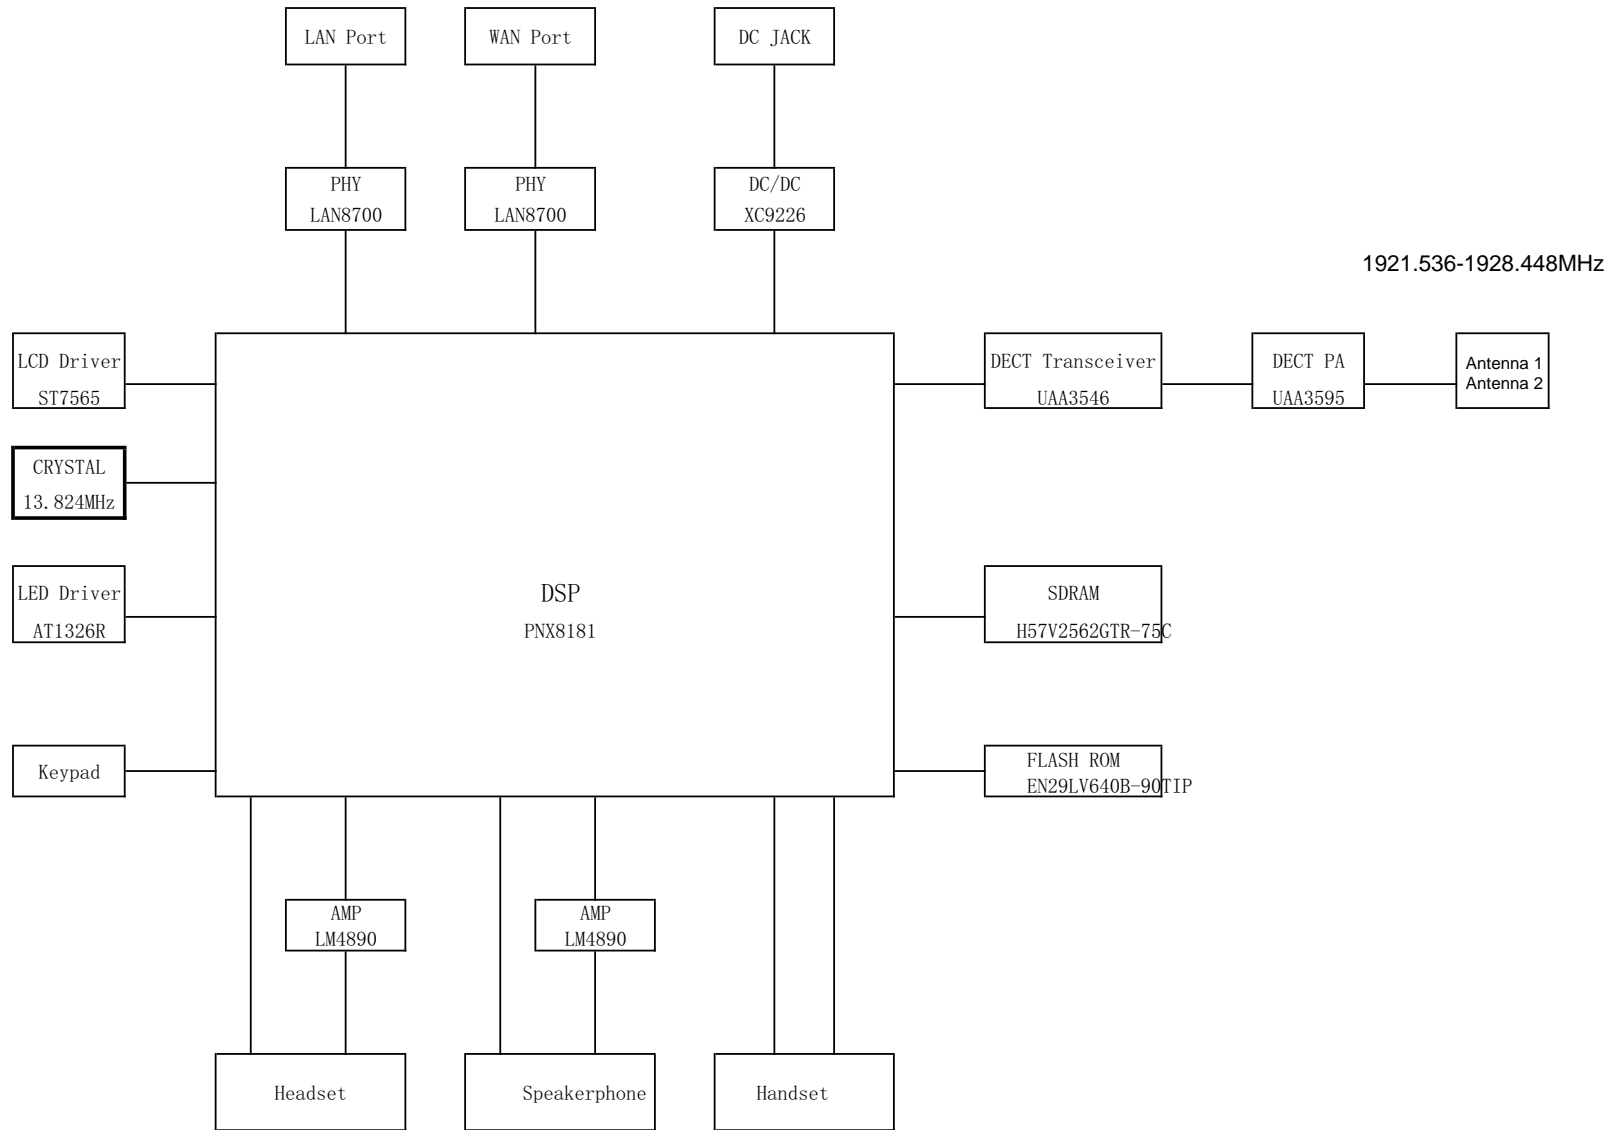

25825 Block Diagram

RF Block Diagram of UAA3546

RF Ch	RX frequency (MHz)
0	1928.448
1	1926.72
2	1924.992
3	1923.264
4	1921.536

RF Ch	IF (kHz)
0	864
1	864
2	864
3	864
4	864

RF Ch	TX frequency (MHz)
0	1928.448
1	1926.720
2	1924.992
3	1923.264
4	1921.536

RF Ch	TX VCO freq (MHz)	RX VCO freq (MHz)
0	3856.896	3858.624
1	3853.440	3855.168
2	3849.984	3851.712
3	3846.528	3848.256
4	3843.072	3844.800