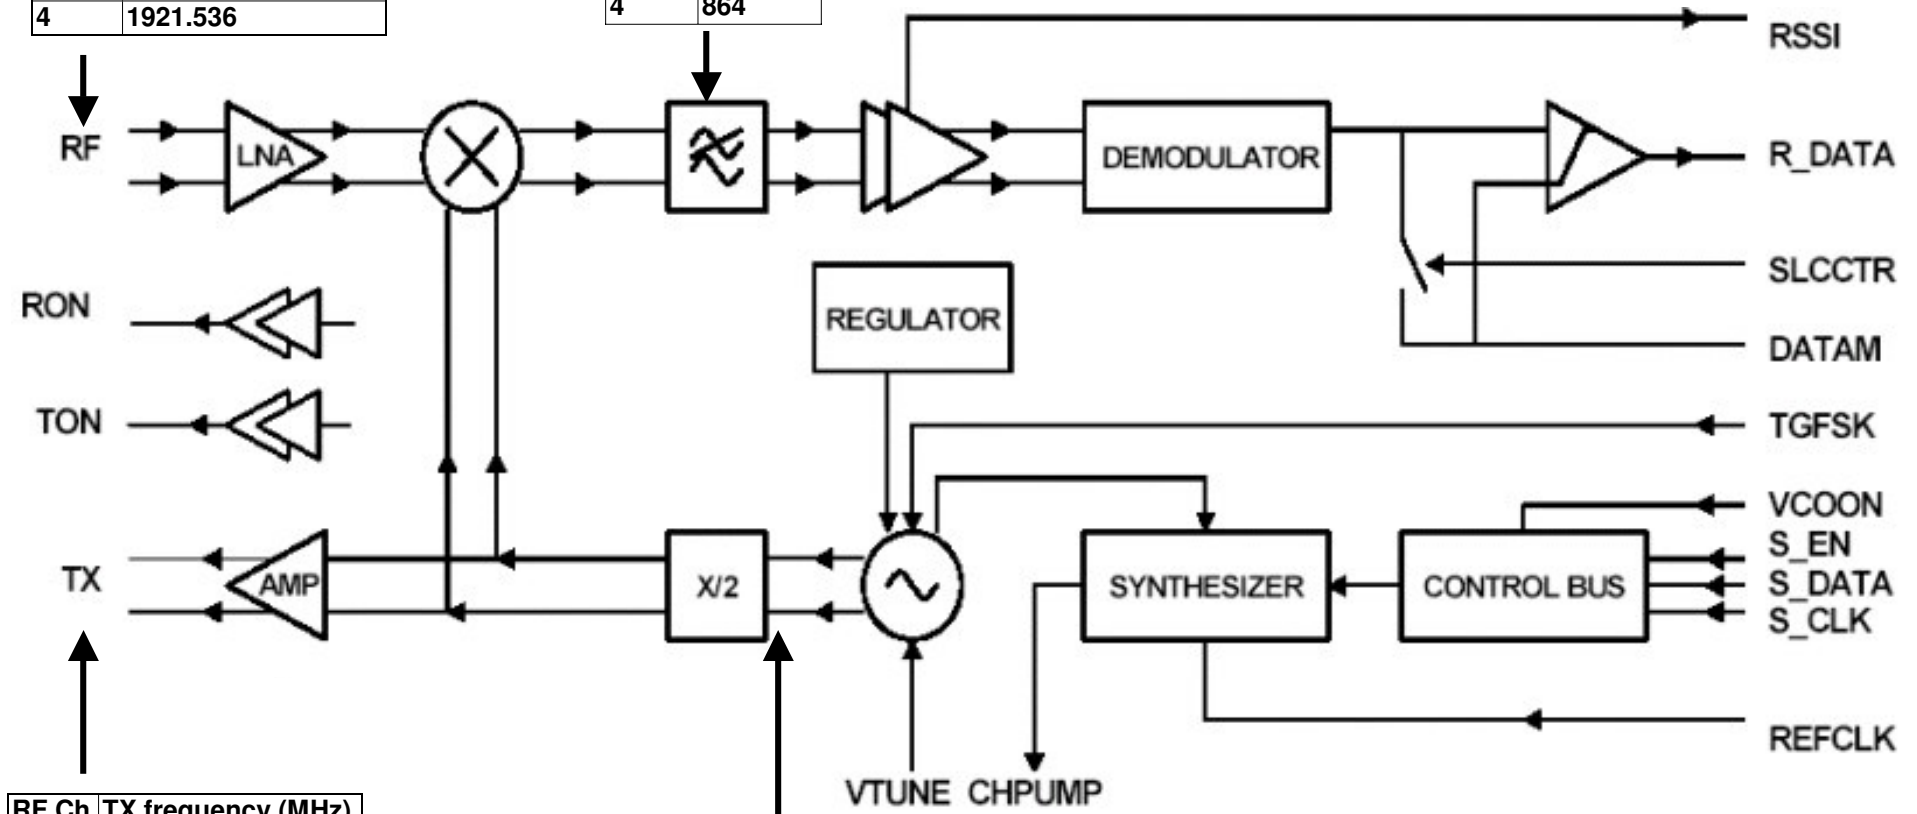

25825 Block Diagram

RF Block Diagram of UAA3546

RF Ch	RX frequency (MHz)
0	1928.448
1	1926.72
2	1924.992
3	1923.264
4	1921.536

RF Ch	IF (kHz)
0	864
1	864
2	864
3	864
4	864

RF Ch	TX frequency (MHz)
0	1928.448
1	1926.720
2	1924.992
3	1923.264
4	1921.536

RF Ch	TX VCO freq (MHz)	RX VCO freq (MHz)
0	3856.896	3858.624
1	3853.440	3855.168
2	3849.984	3851.712
3	3846.528	3848.256
4	3843.072	3844.800