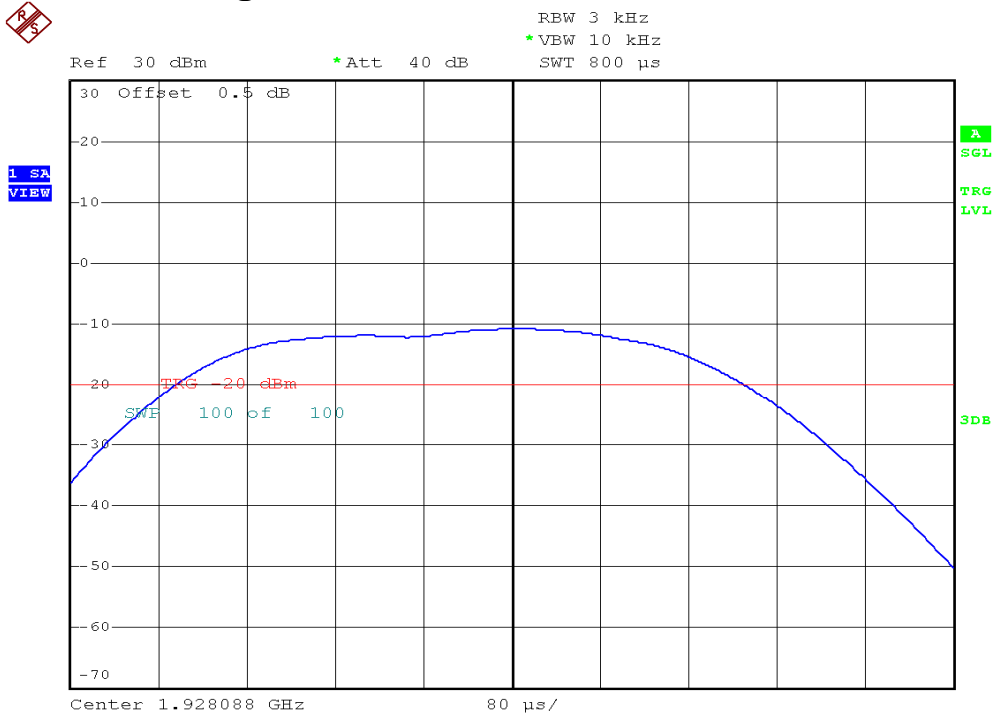

INTERTEK TESTING SERVICES

Power Spectral Density Plots

Base unit, Lowest channel, Traffic carrier

Base unit, Highest channel, Traffic carrier

INTERTEK TESTING SERVICES

Power Spectral Density Plots

Base unit, Lowest channel, Dummy carrier

Base unit, Highest channel, Dummy carrier