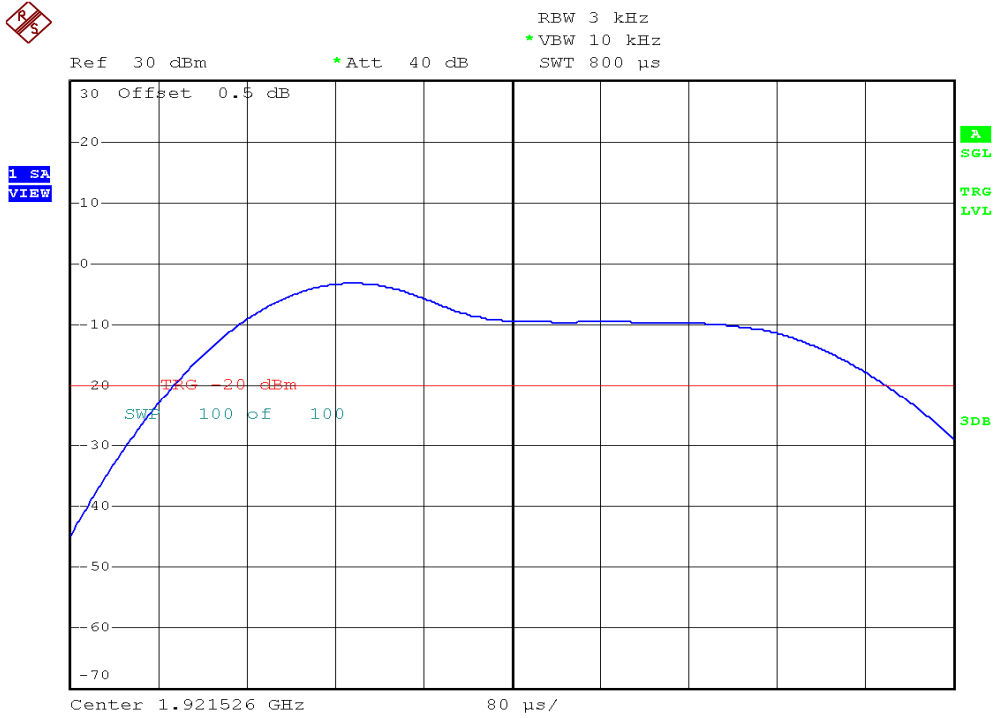

INTERTEK TESTING SERVICES

Power Spectral Density Plots

Base unit, Lowest channel, Traffic carrier

Base unit, Highest channel, Traffic carrier

INTERTEK TESTING SERVICES

Power Spectral Density Plots

Base unit, Lowest channel, Dummy carrier

Base unit, Highest channel, Dummy carrier