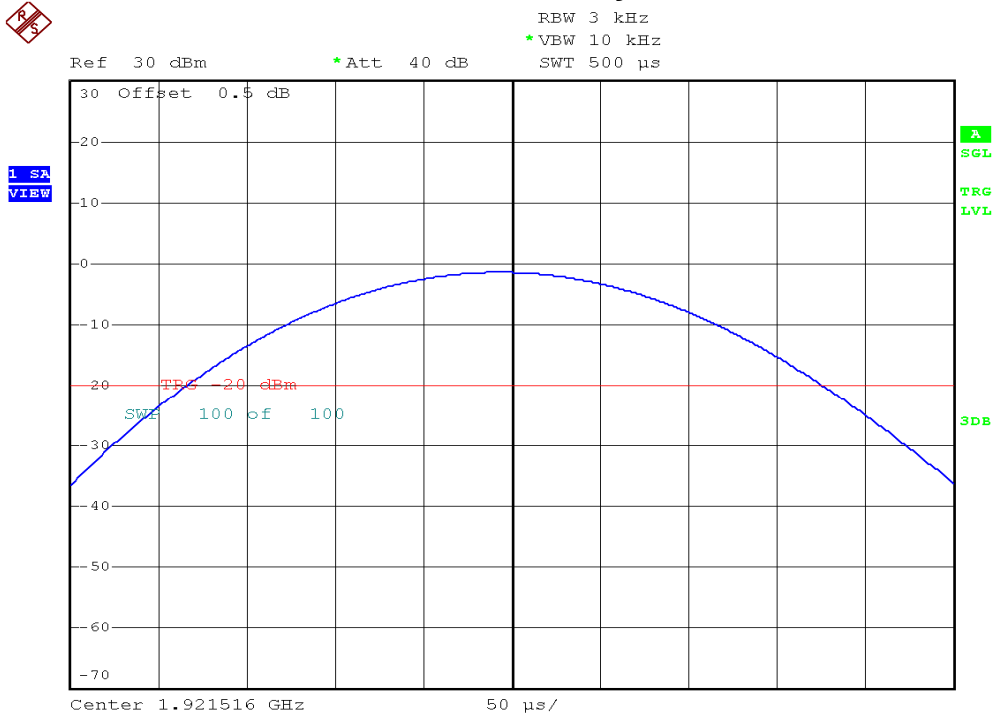

INTERTEK TESTING SERVICES

Power Spectral Density Plots

Base unit, Lowest channel, Traffic carrier

Base unit, Highest channel, Traffic carrier

INTERTEK TESTING SERVICES

Power Spectral Density Plots

Base unit, Lowest channel, Dummy carrier

Base unit, Highest channel, Dummy carrier