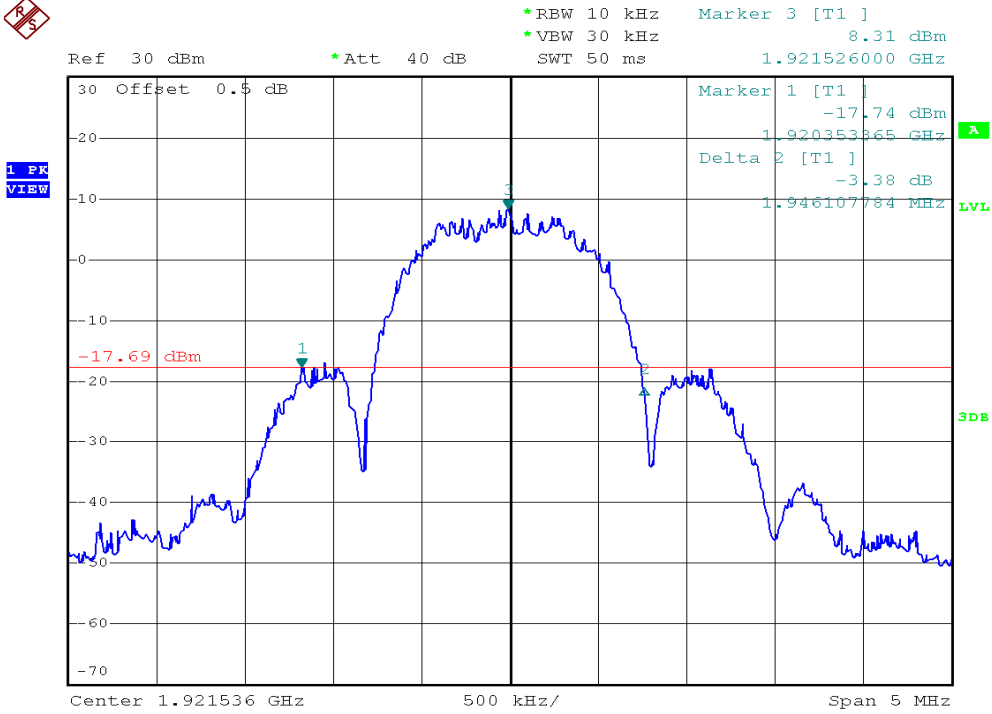

INTERTEK TESTING SERVICES

26dB Emission Bandwidth Plots

Base unit, Lowest channel, Traffic carrier

Base unit, Highest channel, Traffic carrier