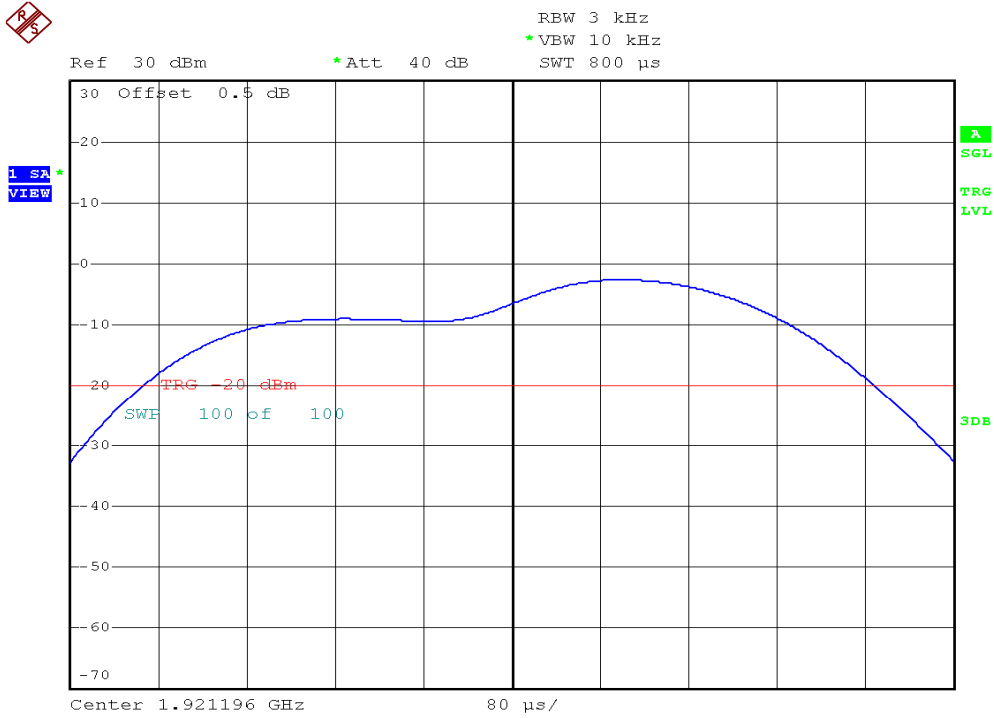

## Power Spectral Density Plots

### Base unit, Lowest channel, Traffic carrier