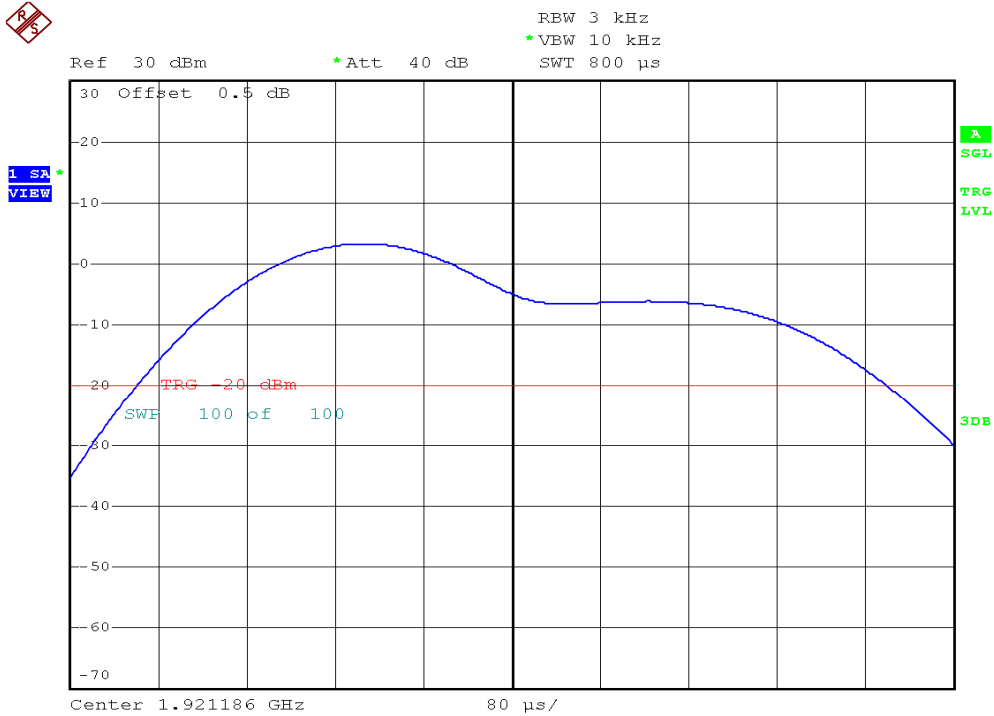

INTERTEK TESTING SERVICES

Power Spectral Density Plots

Handset unit, Lowest channel, Traffic carrier