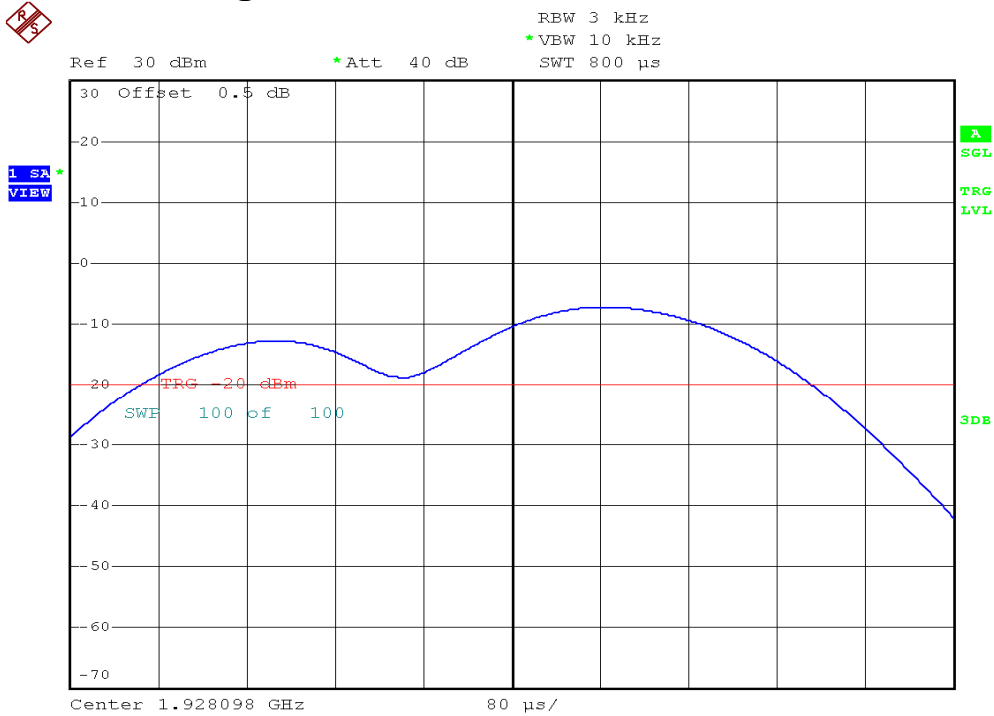

Base unit, Highest channel, Traffic carrier