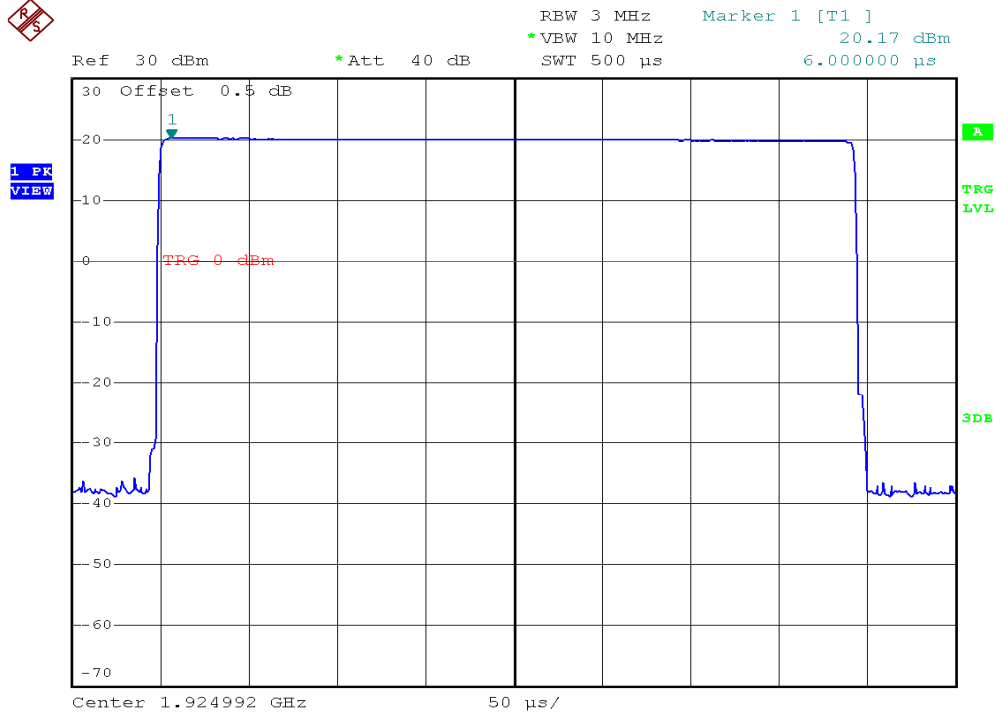

INTERTEK TESTING SERVICES

Peak Transmit Power Plots

Base unit, Lowest channel, Traffic carrier

Base unit, Middle channel, Traffic carrier

INTERTEK TESTING SERVICES

Peak Transmit Power Plots

Base unit, Highest channel, Traffic carrier

Handset unit, Lowest channel, Traffic carrier

INTERTEK TESTING SERVICES

Peak Transmit Power Plots

Handset unit, Middle channel, Traffic carrier

Handset unit, Highest channel, Traffic carrier