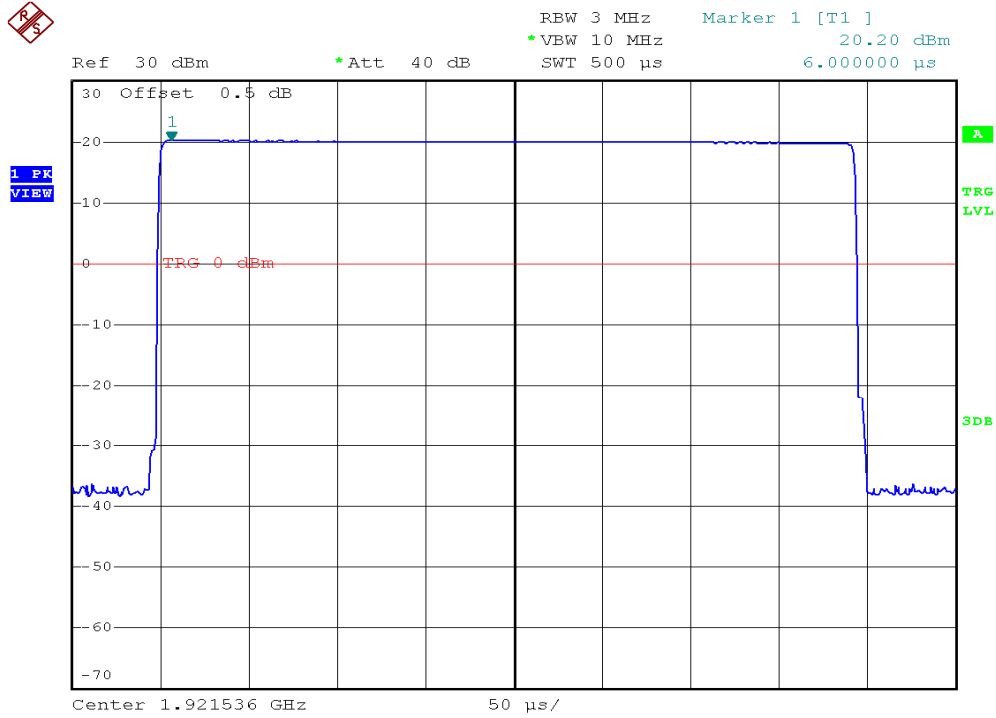

INTERTEK TESTING SERVICES

Peak Transmit Power Plots

Base unit, Lowest channel, Traffic carrier

Base unit, Middle channel, Traffic carrier

INTERTEK TESTING SERVICES

Peak Transmit Power Plots

Base unit, Highest channel, Traffic carrier

Handset unit, Lowest channel, Traffic carrier

INTERTEK TESTING SERVICES

Peak Transmit Power Plots

Handset unit, Middle channel, Traffic carrier

Handset unit, Highest channel, Traffic carrier