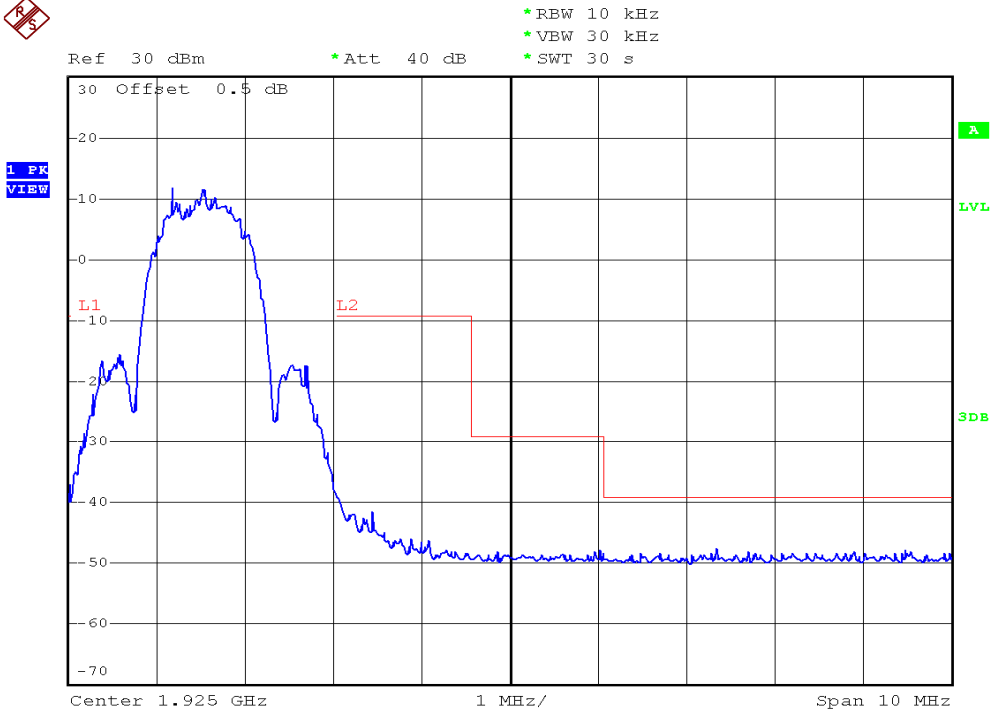

INTERTEK TESTING SERVICES

Unwanted Emission Inside The Sub-Band Plots

Base unit, Lowest channel, Traffic carrier

Base unit, Highest channel, Traffic carrier

INTERTEK TESTING SERVICES

Unwanted Emission Inside The Sub-Band Plots

Handset unit, Lowest channel, Traffic carrier

Handset unit, Highest channel, Traffic carrier