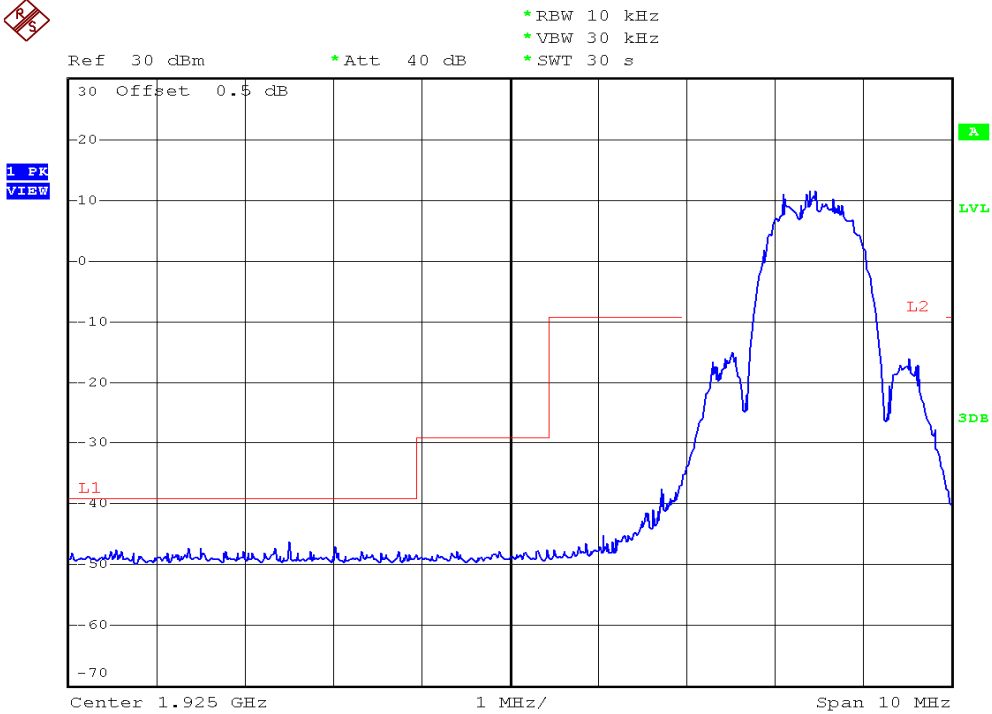

INTERTEK TESTING SERVICES

Unwanted Emission Inside The Sub-Band Plots

Base unit, Lowest channel, Traffic carrier

Base unit, Highest channel, Traffic carrier

INTERTEK TESTING SERVICES

Unwanted Emission Inside The Sub-Band Plots

Handset unit, Lowest channel, Traffic carrier

Handset unit, Highest channel, Traffic carrier