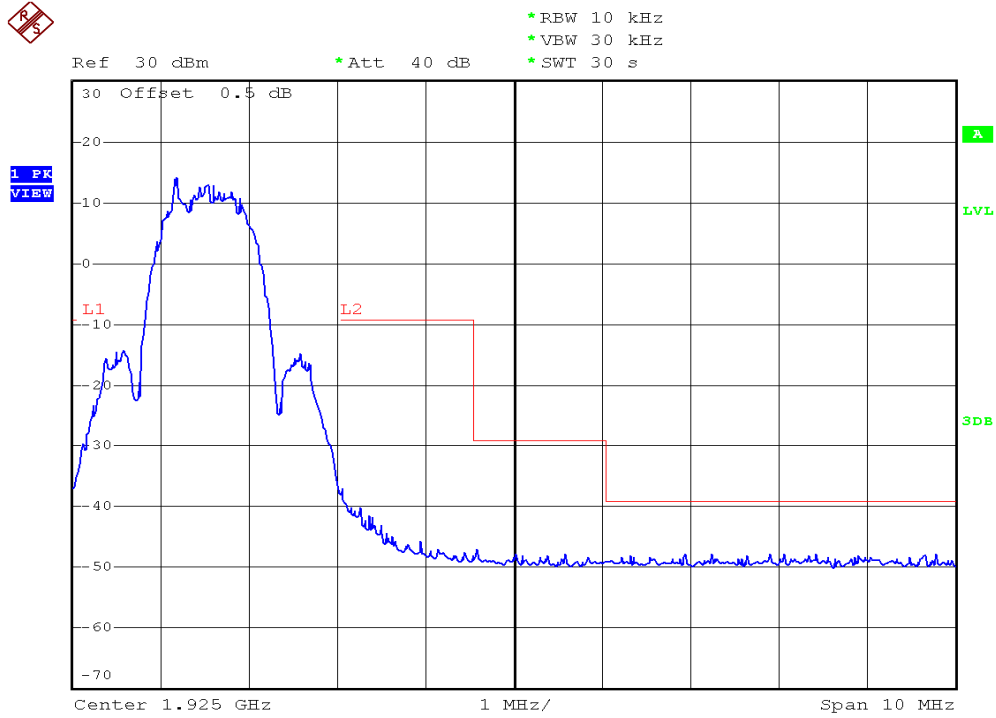

INTERTEK TESTING SERVICES

Unwanted Emission Inside The Sub-Band Plots

Base unit, Lowest channel, Traffic carrier

Base unit, Highest channel, Traffic carrier

INTERTEK TESTING SERVICES

Unwanted Emission Inside The Sub-Band Plots

Handset unit, Lowest channel, Traffic carrier

Handset unit, Highest channel, Traffic carrier