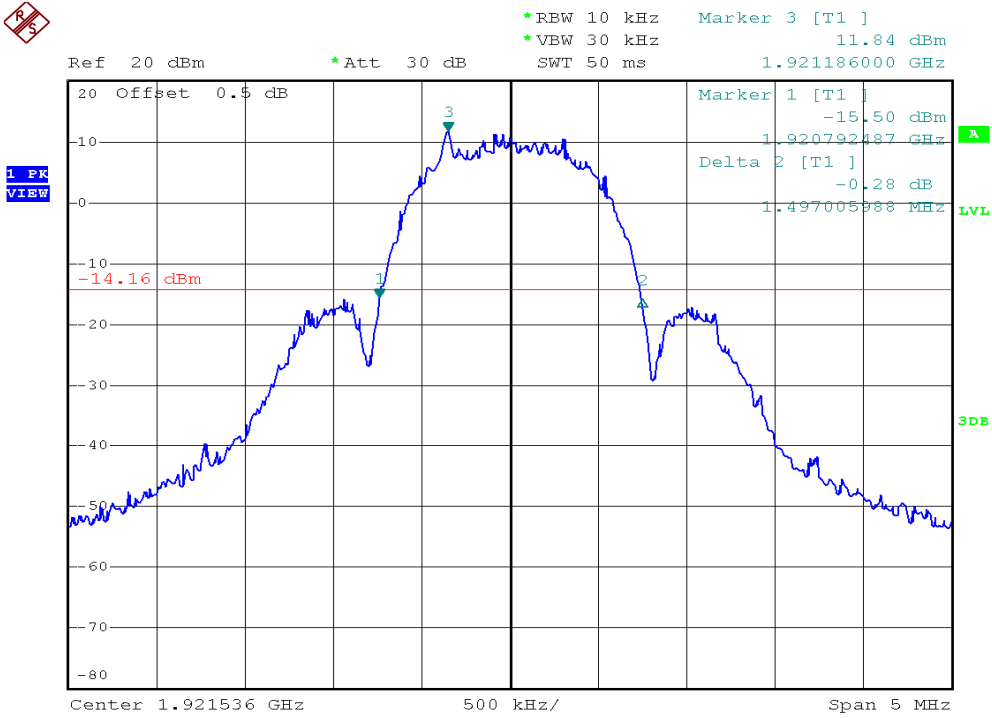

INTERTEK TESTING SERVICES

26dB Emission Bandwidth Plots

Base unit, Lowest channel, Traffic carrier

Base unit, Highest channel, Traffic carrier

INTERTEK TESTING SERVICES

26dB Emission Bandwidth Plots

Handset unit, Lowest channel, Traffic carrier

Handset unit, Highest channel, Traffic carrier