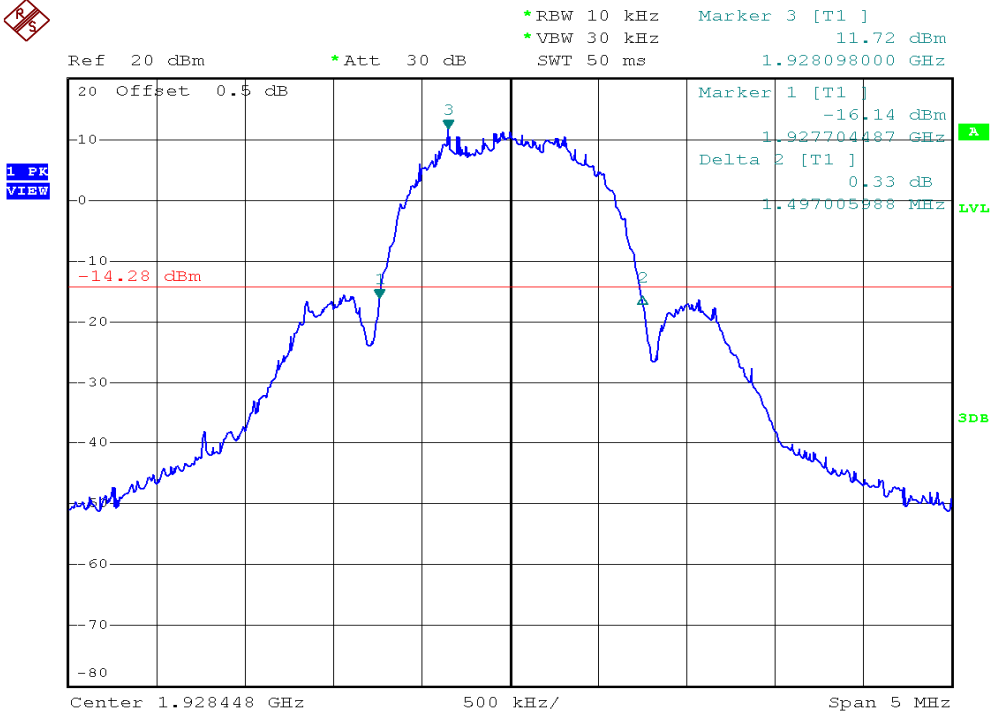

INTERTEK TESTING SERVICES

26dB Emission Bandwidth Plots

Base unit, Lowest channel, Traffic carrier

Base unit, Highest channel, Traffic carrier

INTERTEK TESTING SERVICES

26dB Emission Bandwidth Plots

Handset unit, Lowest channel, Traffic carrier

Handset unit, Highest channel, Traffic carrier