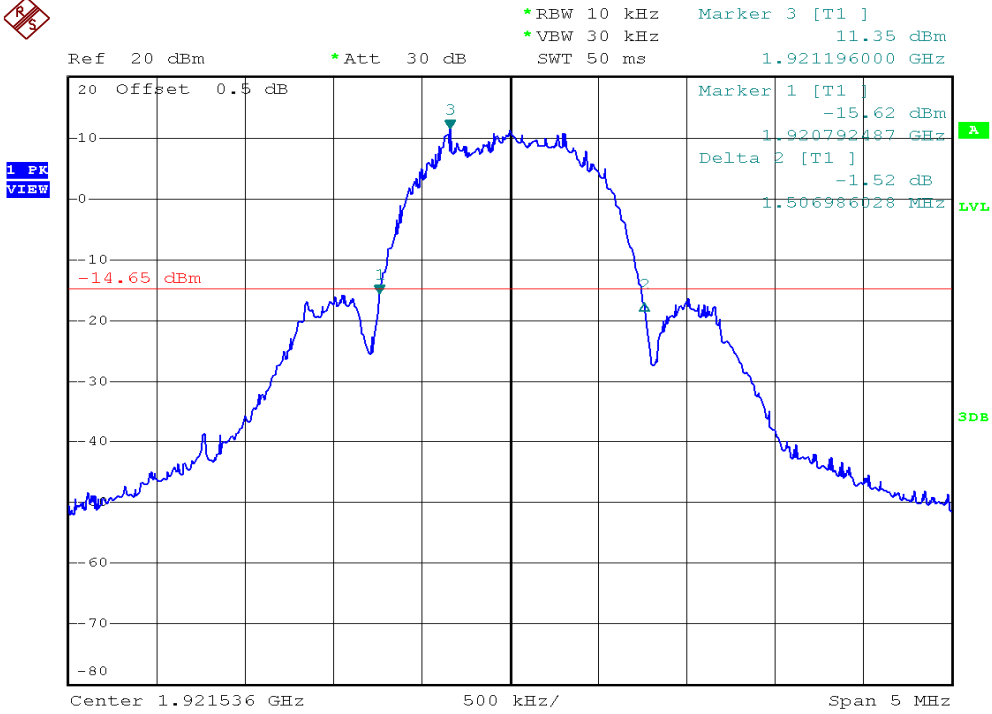

INTERTEK TESTING SERVICES

26dB Emission Bandwidth Plots

Base unit, Lowest channel, Traffic carrier

Base unit, Highest channel, Traffic carrier

INTERTEK TESTING SERVICES

26dB Emission Bandwidth Plots

Handset unit, Lowest channel, Traffic carrier

Handset unit, Highest channel, Traffic carrier