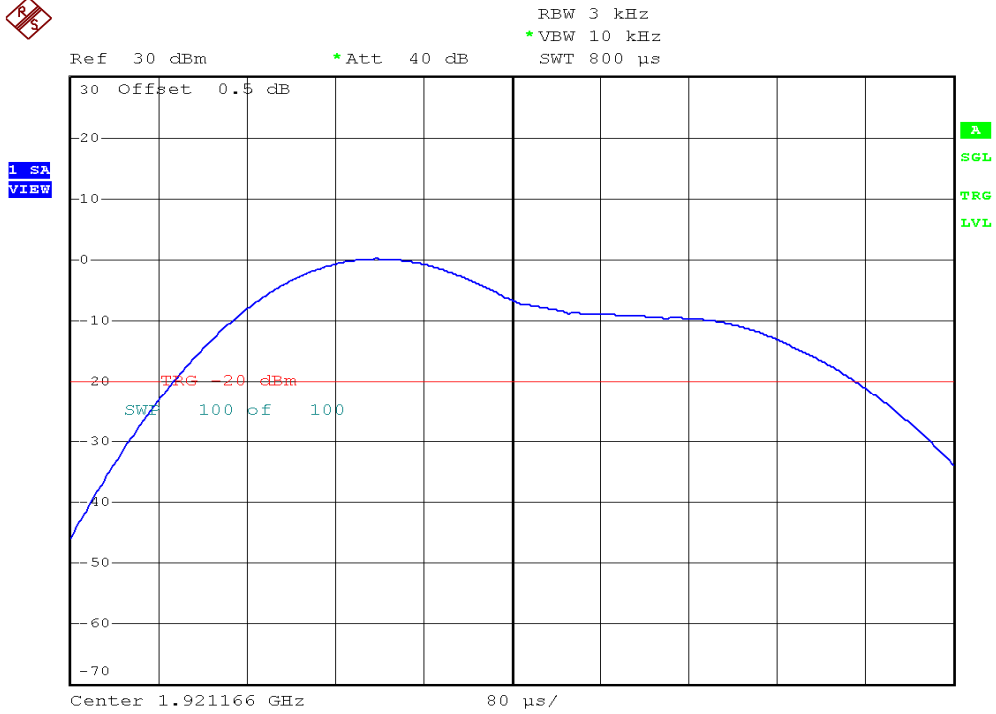

INTERTEK TESTING SERVICES

Power Spectral Density Plots

Headset unit, Lowest channel, Traffic carrier

Headset unit, Highest channel, Traffic carrier