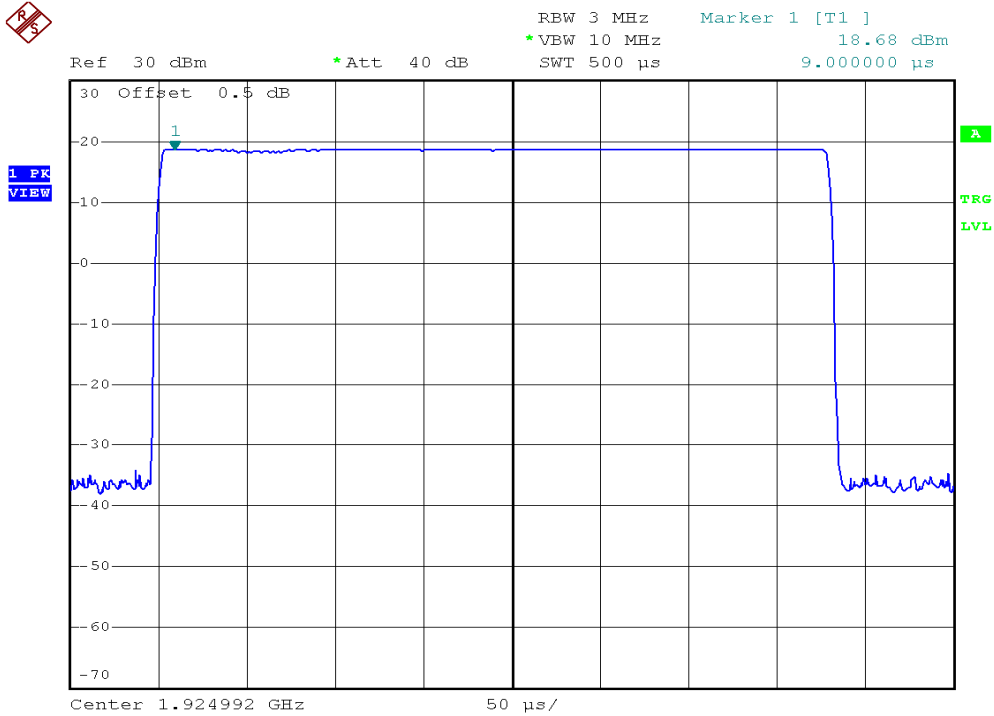

INTERTEK TESTING SERVICES

Peak Transmit Power Plots

Headset unit, Lowest channel, Traffic carrier

Headset unit, Middle channel, Traffic carrier

INTERTEK TESTING SERVICES

Peak Transmit Power Plots

Headset unit, Highest channel, Traffic carrier