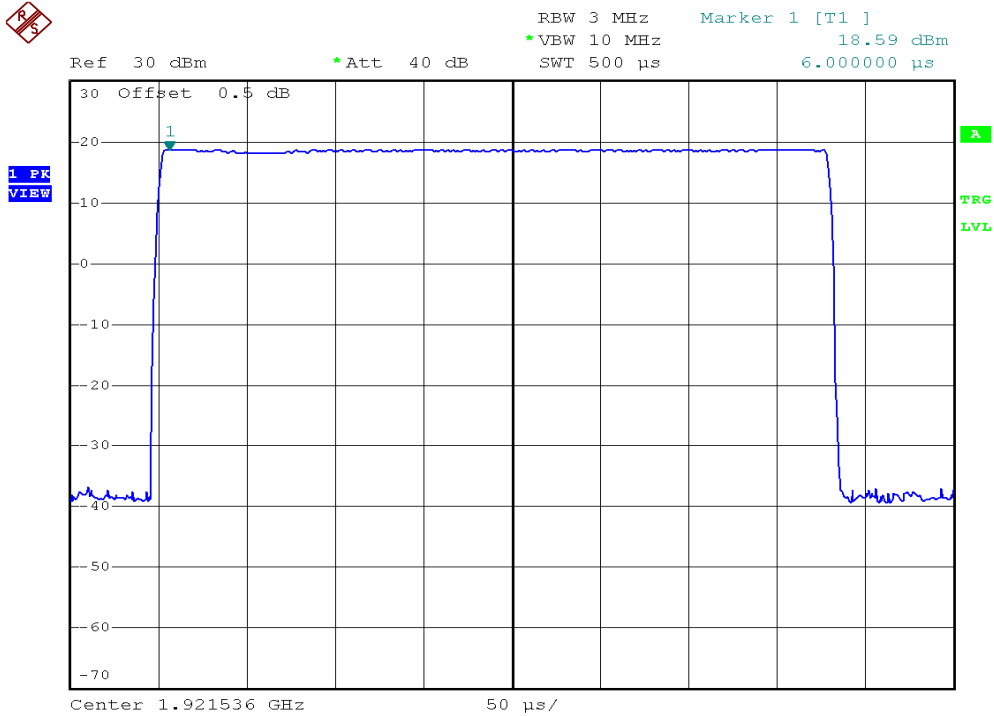

INTERTEK TESTING SERVICES

Peak Transmit Power Plots

Headset unit, Lowest channel, Traffic carrier

Headset unit, Middle channel, Traffic carrier

INTERTEK TESTING SERVICES

Peak Transmit Power Plots

Headset unit, Highest channel, Traffic carrier