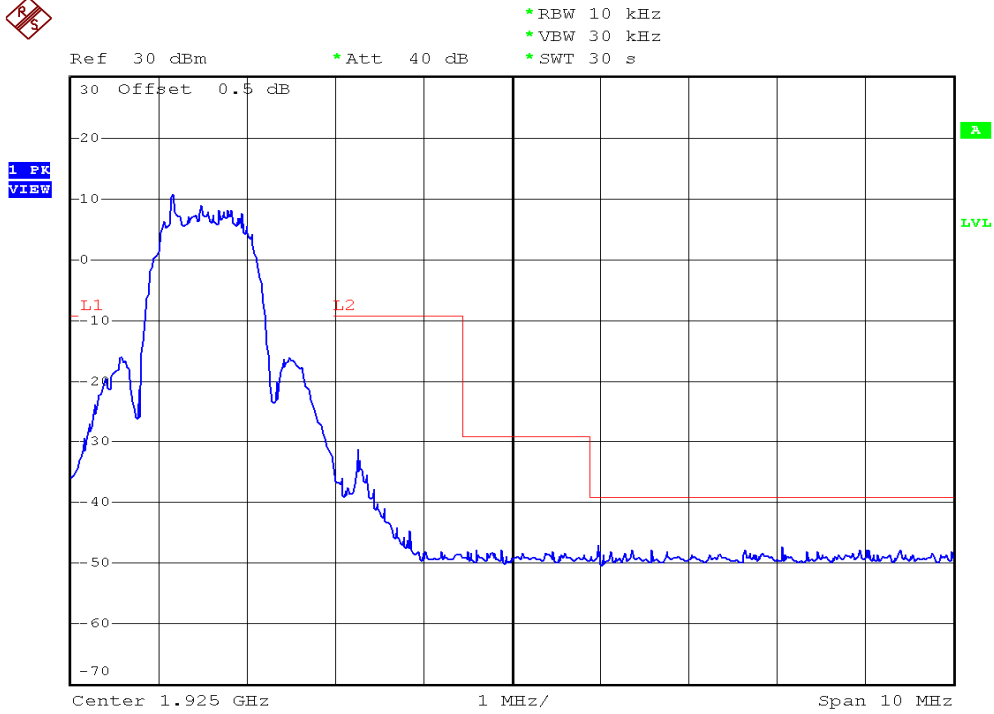

## Unwanted Emission Inside The Sub-Band Plots

### Headset unit, Lowest channel, Traffic carrier