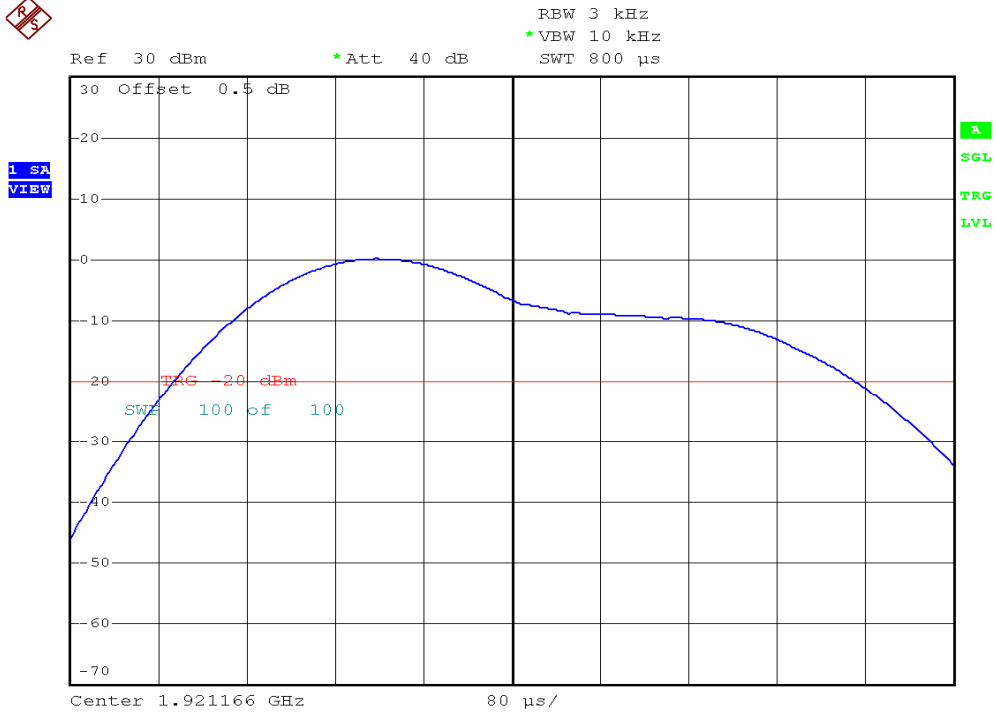

## Power Spectral Density Plots

### Headset unit, Lowest channel, Traffic carrier