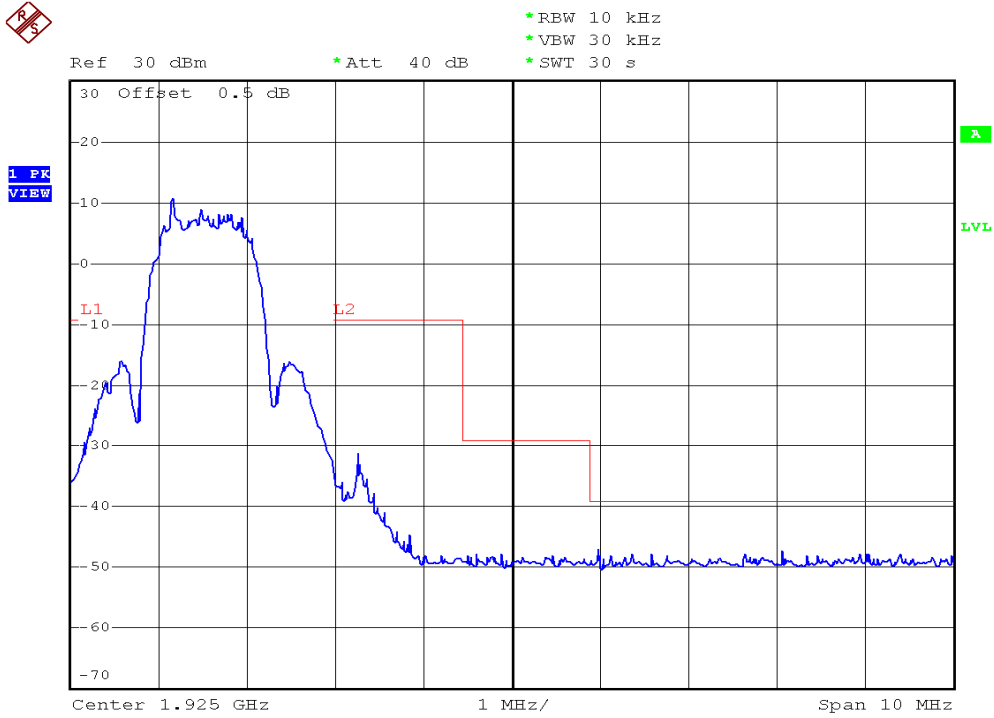

INTERTEK TESTING SERVICES

Unwanted Emission Inside The Sub-Band Plots

Headset unit, Lowest channel, Traffic carrier

Headset unit, Highest channel, Traffic carrier