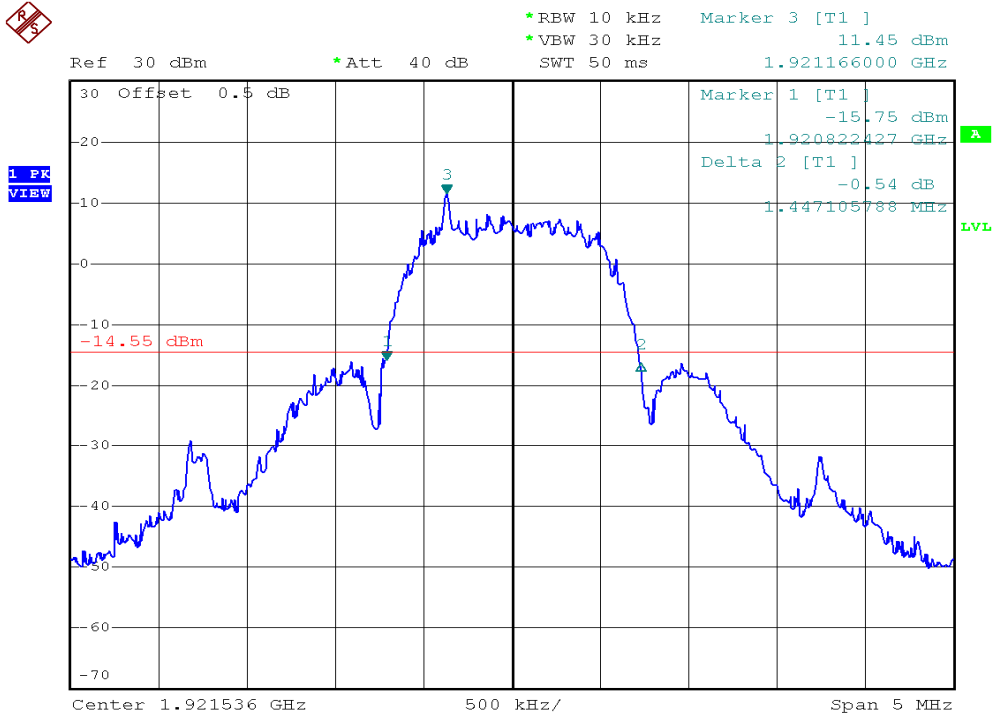

## 26dB Emission Bandwidth Plots

### Headset unit, Lowest channel, Traffic carrier