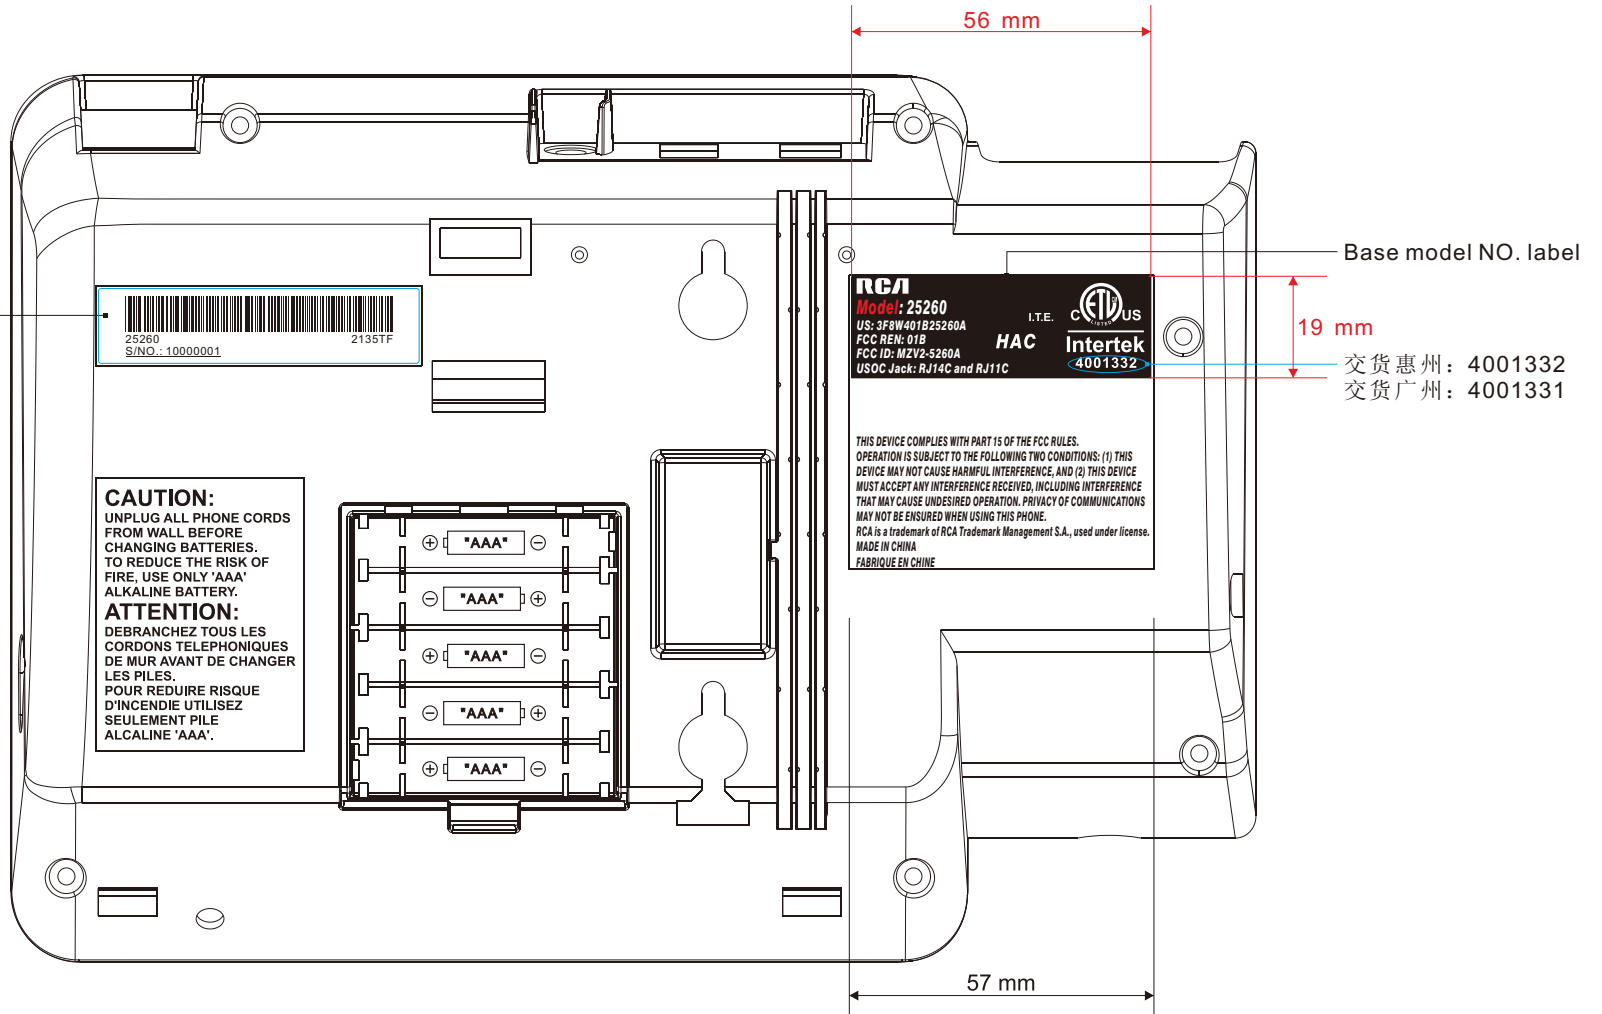

TELEFIELD

MODEL: 25260

FILE NAME: Packing-15.CDR

REV: 01

MADE BY: Zhu, aihua

10/26/11

APPROVED BY:

TELEFIELD

MODEL: 25260

FILE NAME: Packing-15.CDR

REV: 02

Label, Serial NO., GZ PRINT
Size: 60*14mm
S/NO必须有下划线
TF表示广州生产
TH表示惠州生产

MADE BY: Zhu, aihua

12/07/11

APPROVED BY: