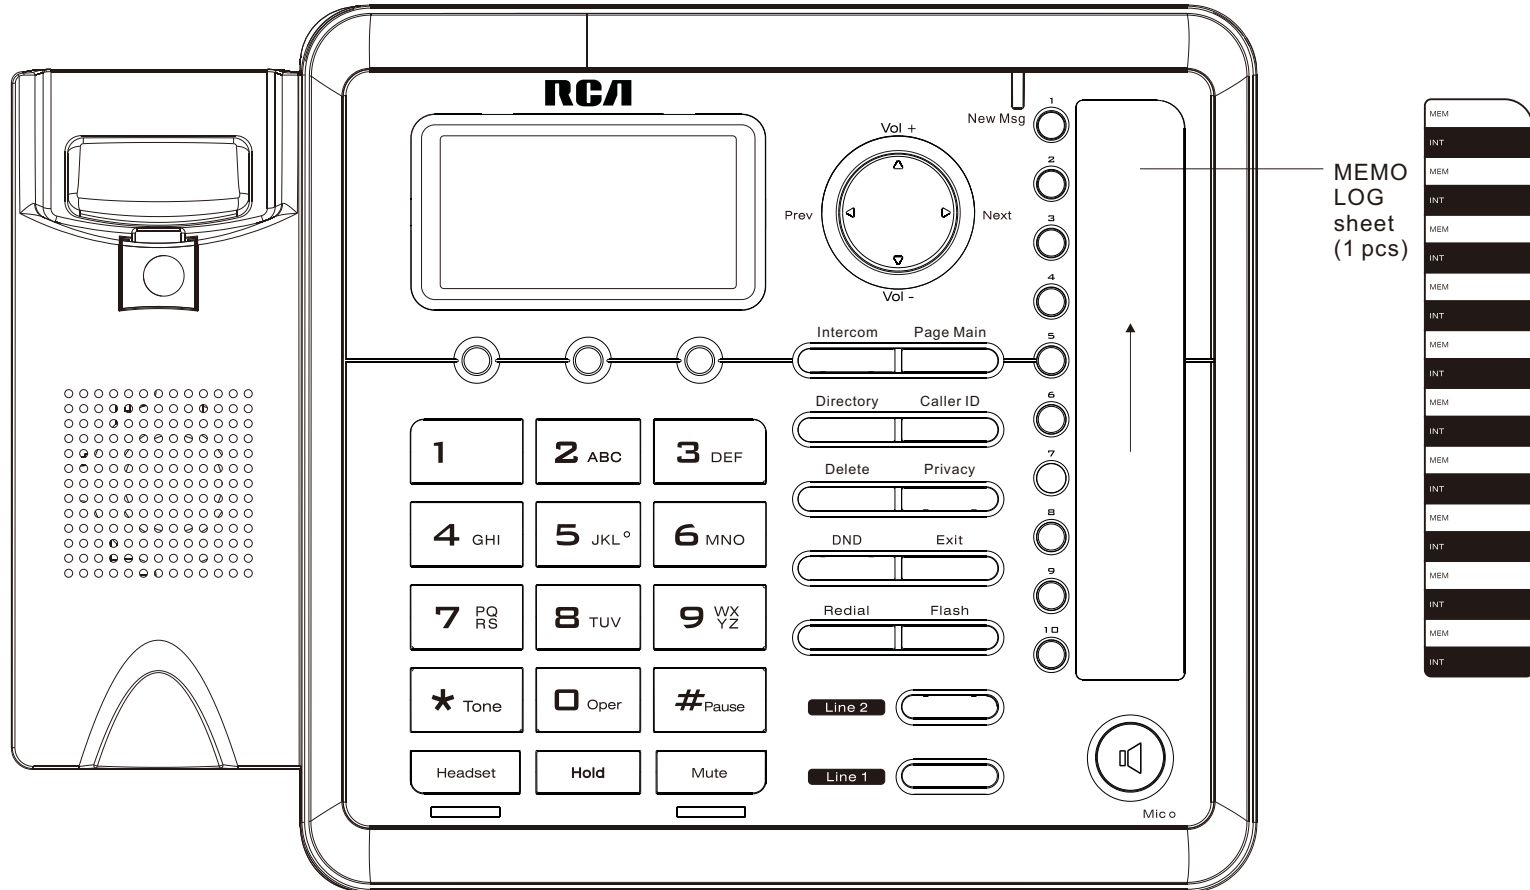

TELEFIELD

MODEL: 25260

FILE NAME: Packing-15.CDR

REV: 01

MADE BY: Zhu, aihua

10/26/11

APPROVED BY:

TELEFIELD

MODEL: 25260

FILE NAME: Packing-15.CDR

REV: 02

Label, Serial NO., GZ PRINT
Size: 60*14mm
S/NO必须有下划线
TF表示广州生产
TH表示惠州生产

MADE BY: Zhu, aihua

12/07/11

APPROVED BY: