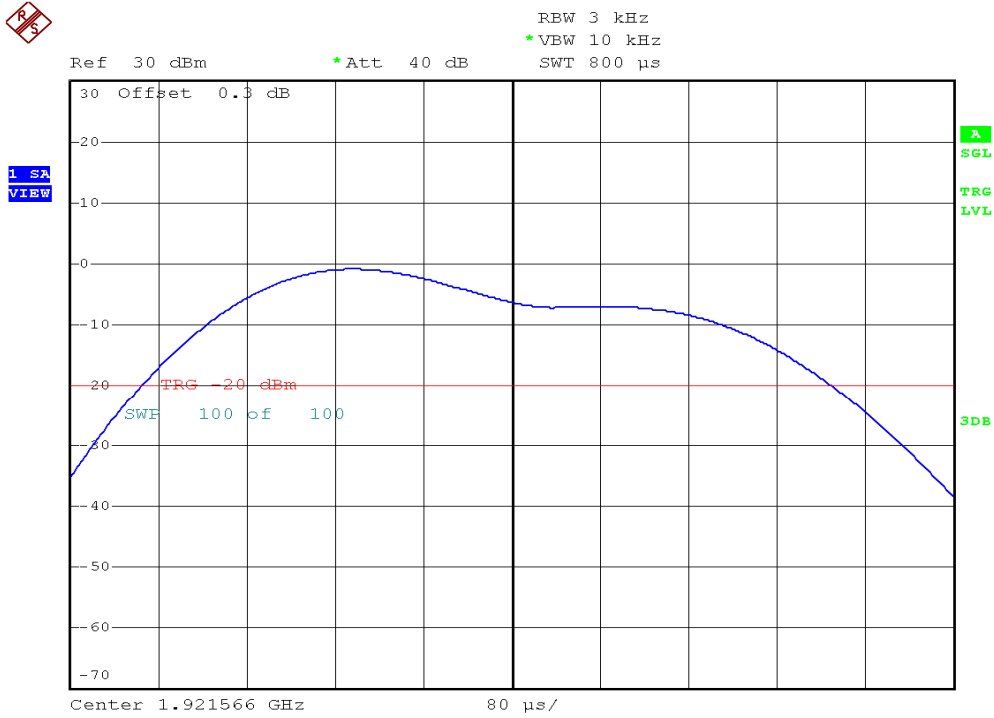

INTERTEK TESTING SERVICES

Power Spectral Density Plots

Base unit, Lowest channel, Traffic carrier

Base unit, Highest channel, Traffic carrier