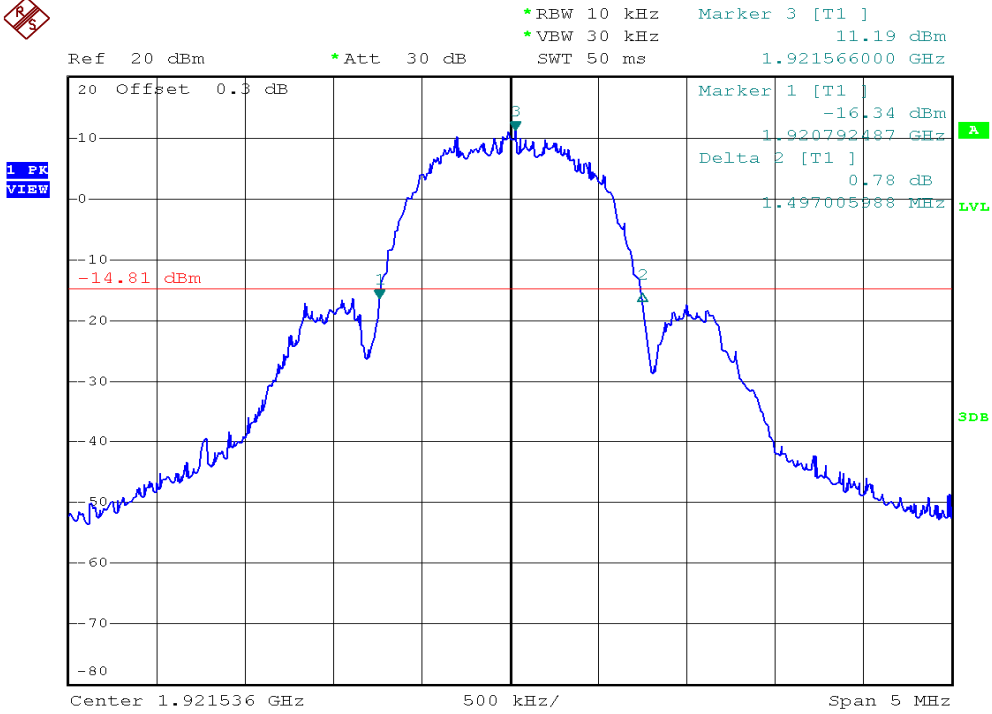

INTERTEK TESTING SERVICES

26dB Emission Bandwidth Plots

Base unit, Lowest channel, Traffic carrier

Base unit, Highest channel, Traffic carrier