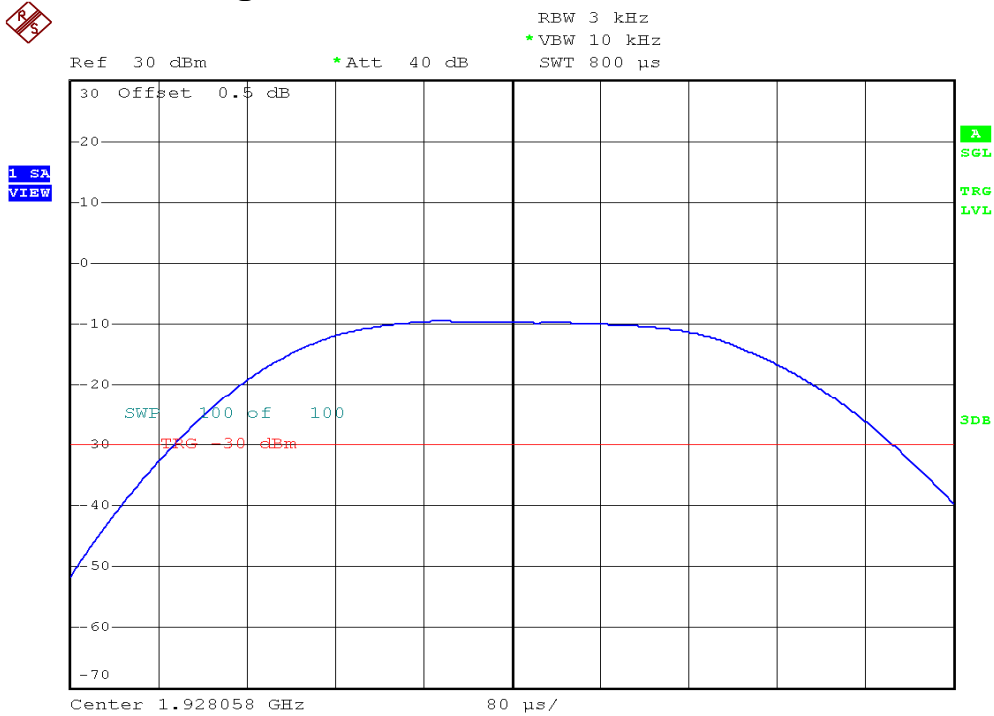

INTERTEK TESTING SERVICES

Power Spectral Density Plots

Base unit, Lowest channel, Traffic carrier

Base unit, Highest channel, Traffic carrier

INTERTEK TESTING SERVICES

Power Spectral Density Plots

Base unit, Lowest channel, Dummy carrier

Base unit, Highest channel, Dummy carrier