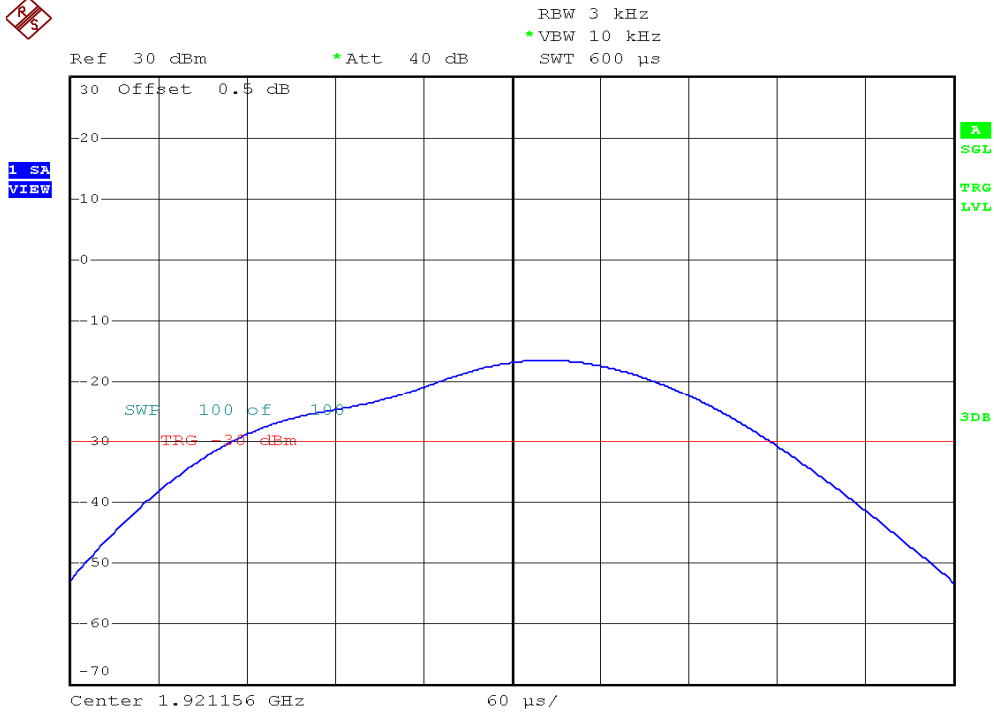

INTERTEK TESTING SERVICES

Power Spectral Density Plots

Base unit, Lowest channel, Traffic carrier

Base unit, Highest channel, Traffic carrier

INTERTEK TESTING SERVICES

Power Spectral Density Plots

Base unit, Lowest channel, Dummy carrier

Base unit, Highest channel, Dummy carrier