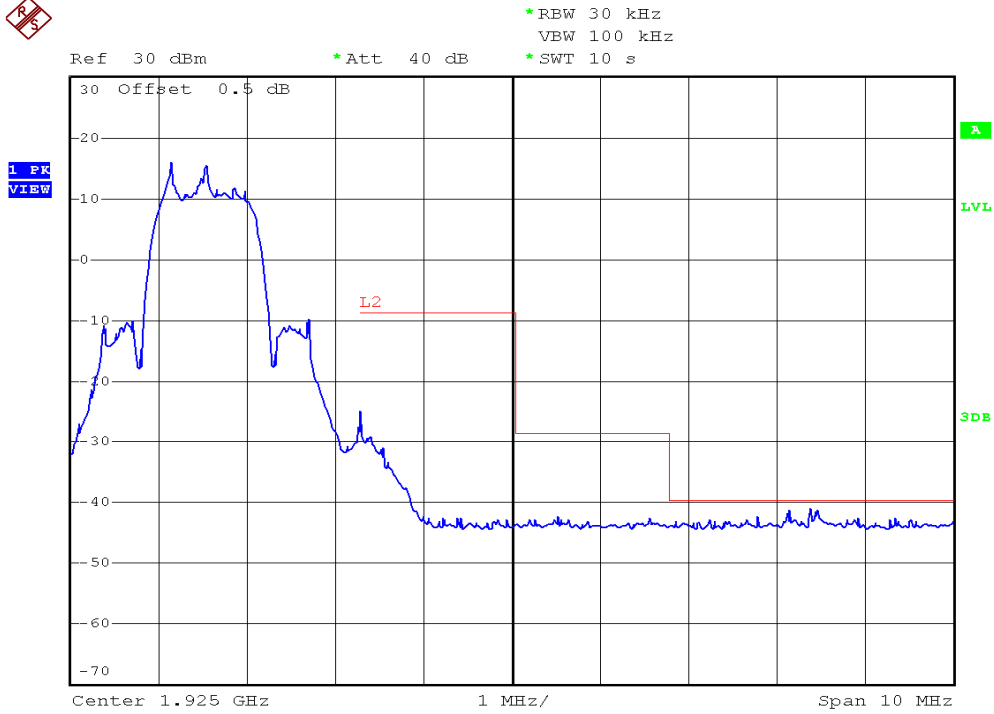

INTERTEK TESTING SERVICES

Unwanted Emission Inside The Sub-Band Plots

Base unit, Lowest channel, Traffic carrier

Base unit, Highest channel, Traffic carrier

INTERTEK TESTING SERVICES

Unwanted Emission Inside The Sub-Band Plots

Base unit, Lowest channel, Dummy carrier

Base unit, Highest channel, Dummy carrier