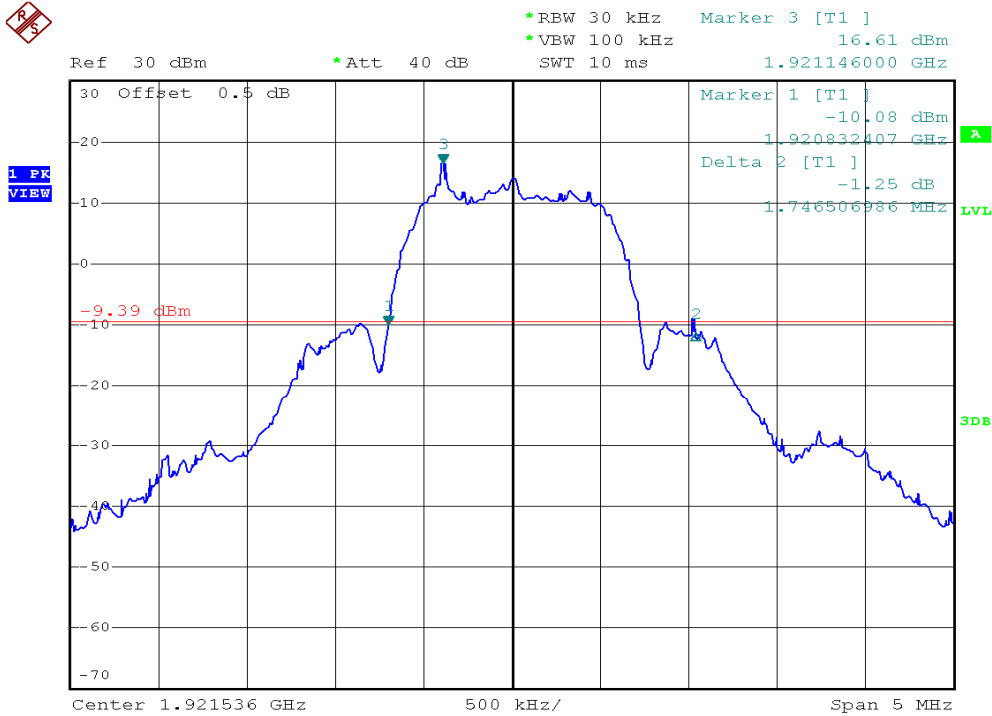

INTERTEK TESTING SERVICES

26dB Emission Bandwidth Plots

Base unit, Lowest channel, Traffic carrier

Base unit, Highest channel, Traffic carrier

INTERTEK TESTING SERVICES

26dB Emission Bandwidth Plots

Base unit, Lowest channel, Dummy carrier

Base unit, Highest channel, Dummy carrier