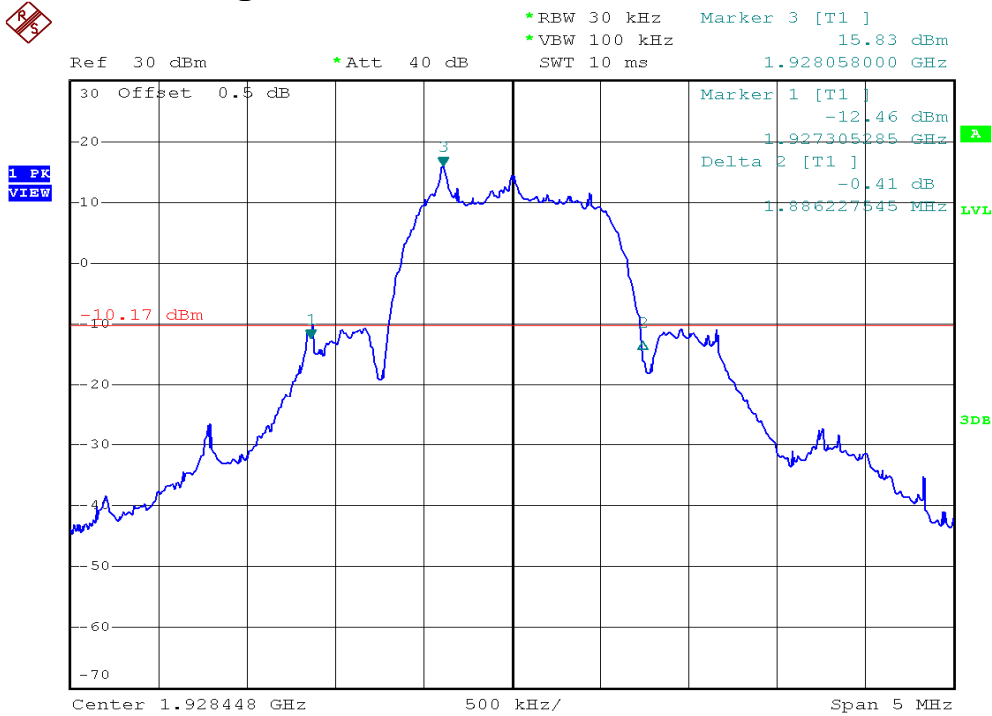

INTERTEK TESTING SERVICES

26dB Emission Bandwidth Plots

Base unit, Lowest channel, Traffic carrier

Base unit, Highest channel, Traffic carrier

INTERTEK TESTING SERVICES

26dB Emission Bandwidth Plots

Base unit, Lowest channel, Dummy carrier

Base unit, Highest channel, Dummy carrier