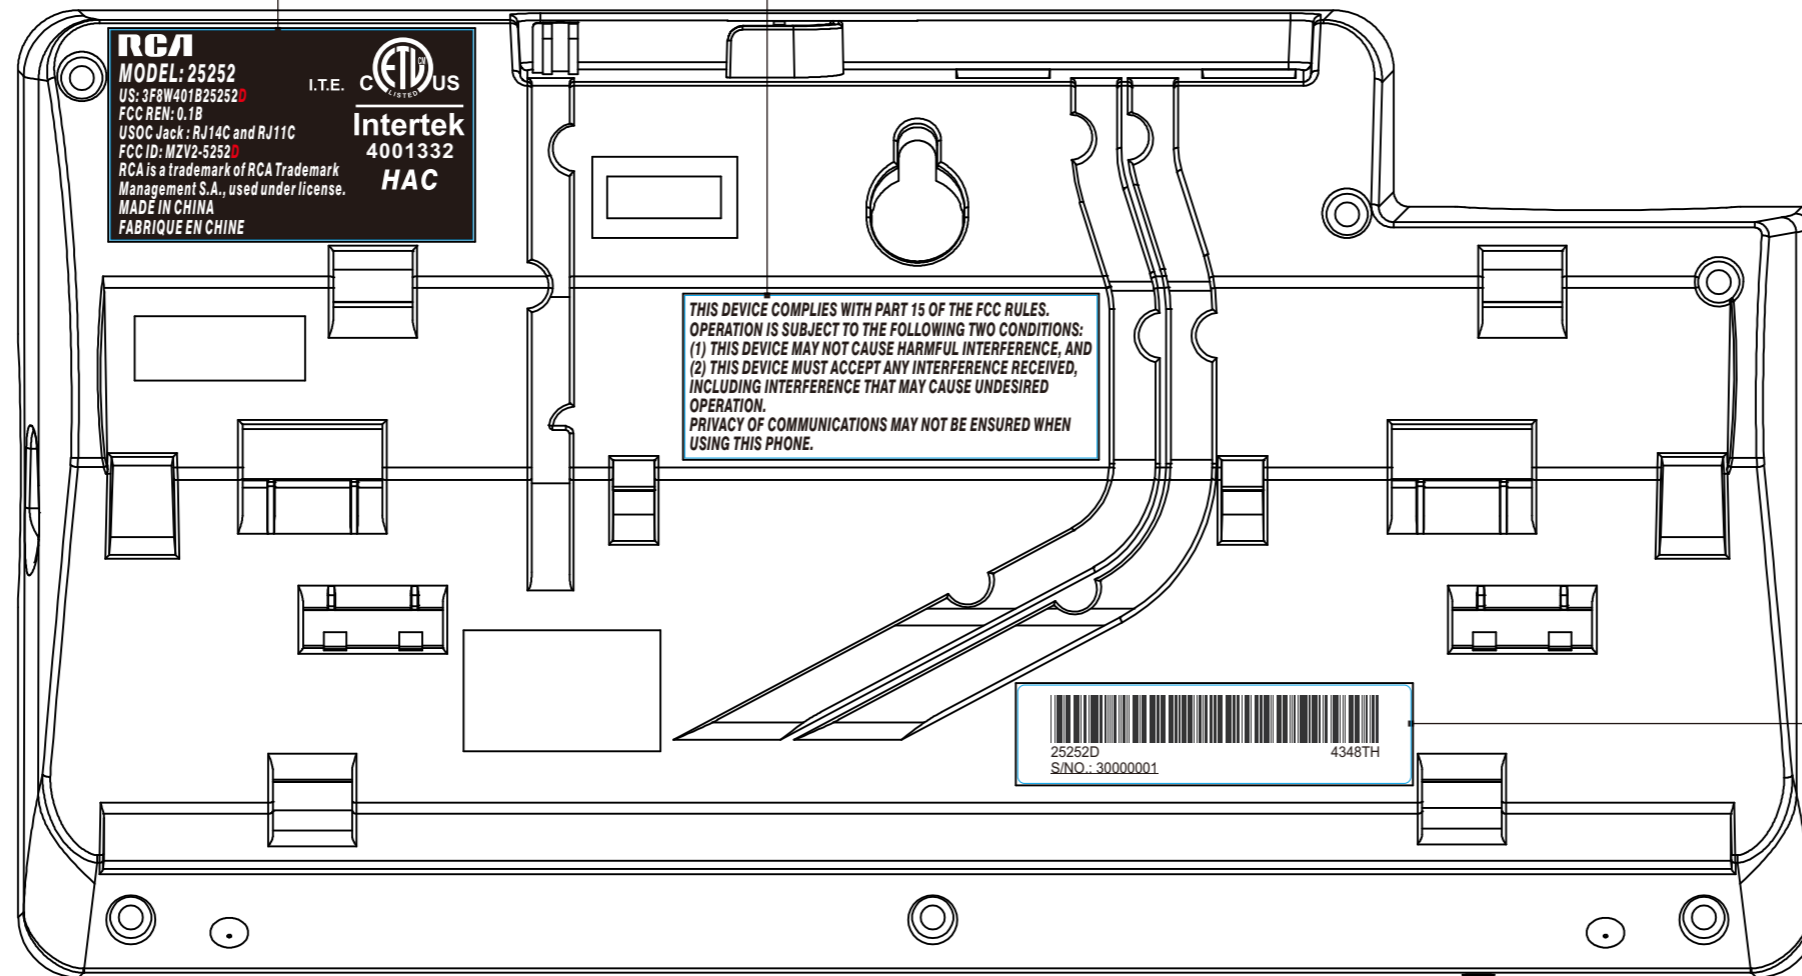

TELEFIELD

MODEL: 25252D

FILE NAME: 25252D Packing

REV: 0F

MODEL NO. LABEL,
SIZE: 48*27.8mm
交货广州: 4001331
交货惠州: 4001332

SIZE: 54.5*21.5mm

SERIAL NO. LABEL
SIZE: 52*13mm
有下划线表示符合ROHS标准
TF表示广州生产,TH表示惠州生产

MADE BY: Zhu, aihua