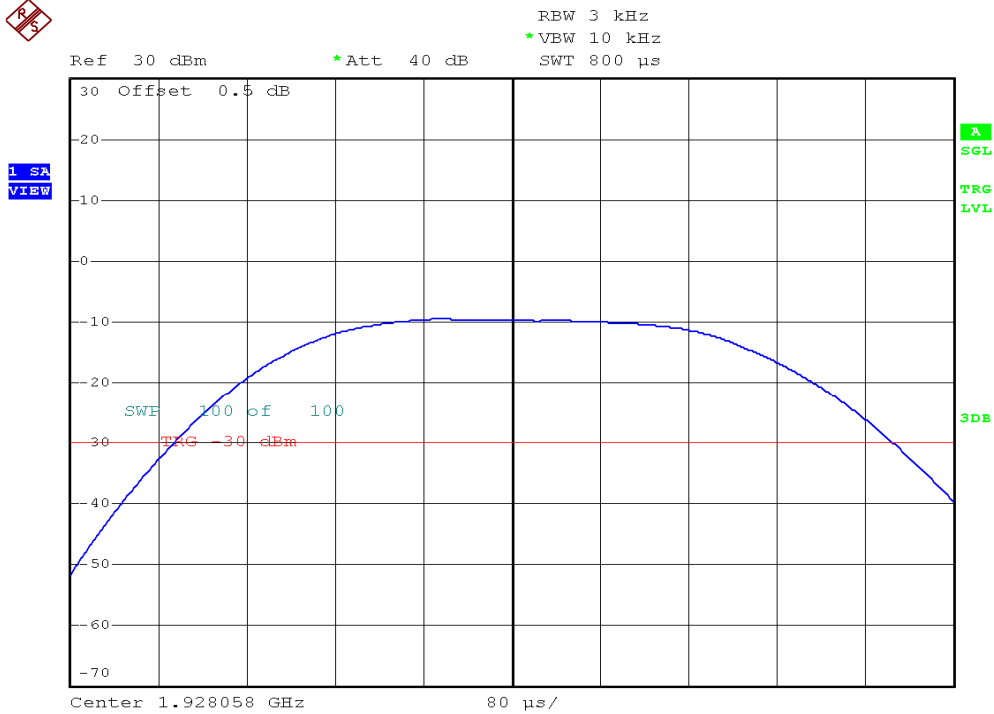

INTERTEK TESTING SERVICES

Power Spectral Density Plots

Base unit, Lowest channel, Traffic carrier

Base unit, Highest channel, Traffic carrier

INTERTEK TESTING SERVICES

Power Spectral Density Plots

Base unit, Lowest channel, Dummy carrier

Base unit, Highest channel, Dummy carrier