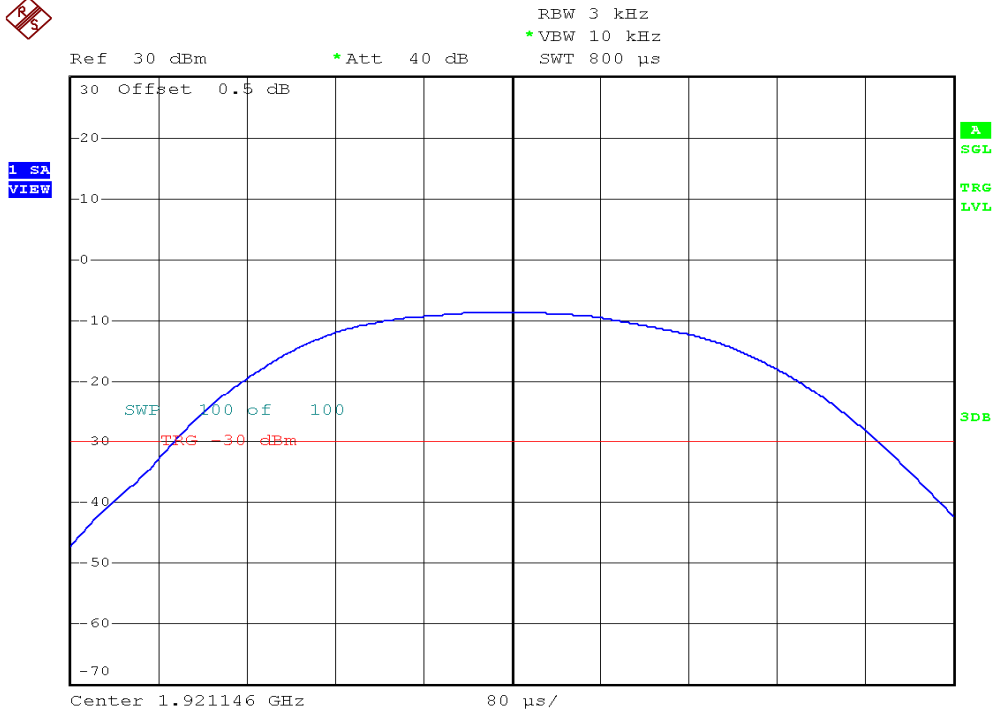

INTERTEK TESTING SERVICES

Power Spectral Density Plots

Base unit, Lowest channel, Traffic carrier

Base unit, Highest channel, Traffic carrier

INTERTEK TESTING SERVICES

Power Spectral Density Plots

Base unit, Lowest channel, Dummy carrier

Base unit, Highest channel, Dummy carrier