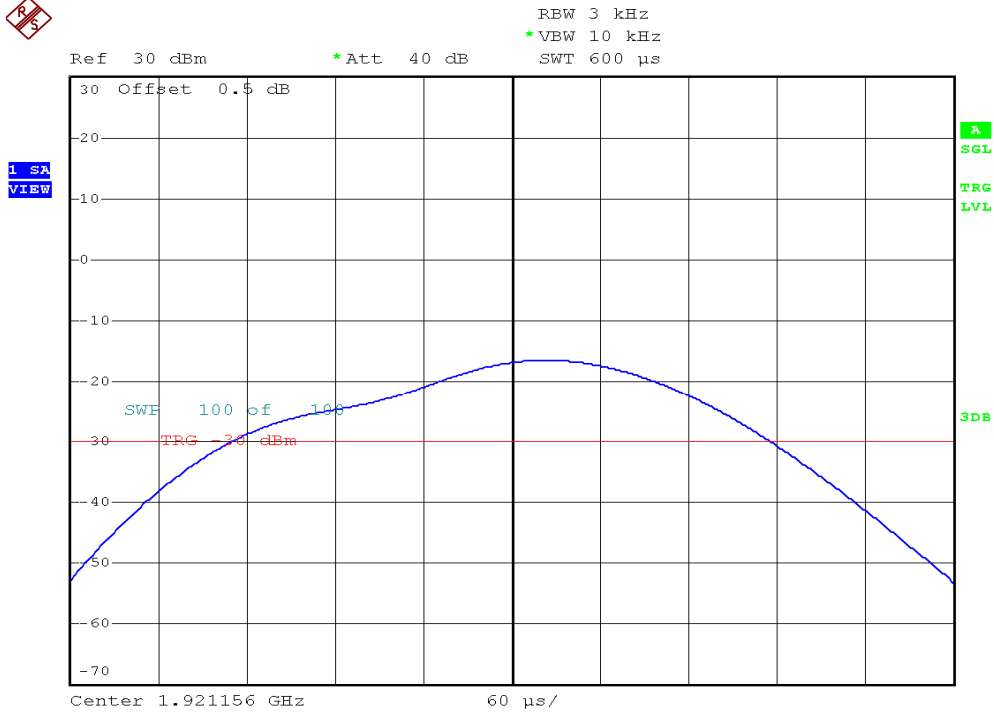

INTERTEK TESTING SERVICES

Power Spectral Density Plots

Base unit, Lowest channel, Traffic carrier

Base unit, Highest channel, Traffic carrier

INTERTEK TESTING SERVICES

Power Spectral Density Plots

Base unit, Lowest channel, Dummy carrier

Base unit, Highest channel, Dummy carrier