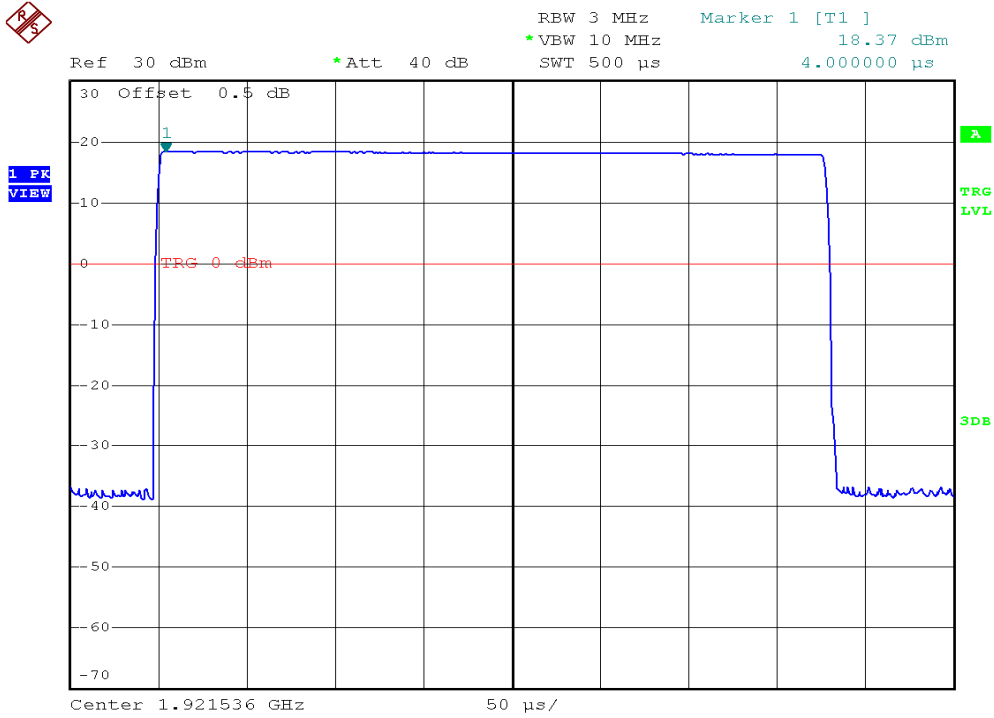

INTERTEK TESTING SERVICES

Peak Transmit Power Plots

Base unit, Lowest channel, Traffic carrier

Base unit, Middle channel, Traffic carrier

INTERTEK TESTING SERVICES

Peak Transmit Power Plots

Base unit, Highest channel, Traffic carrier

Base unit, Lowest channel, Dummy carrier

INTERTEK TESTING SERVICES

Peak Transmit Power Plots

Base unit, Middle channel, Dummy carrier

Base unit, Highest channel, Dummy carrier