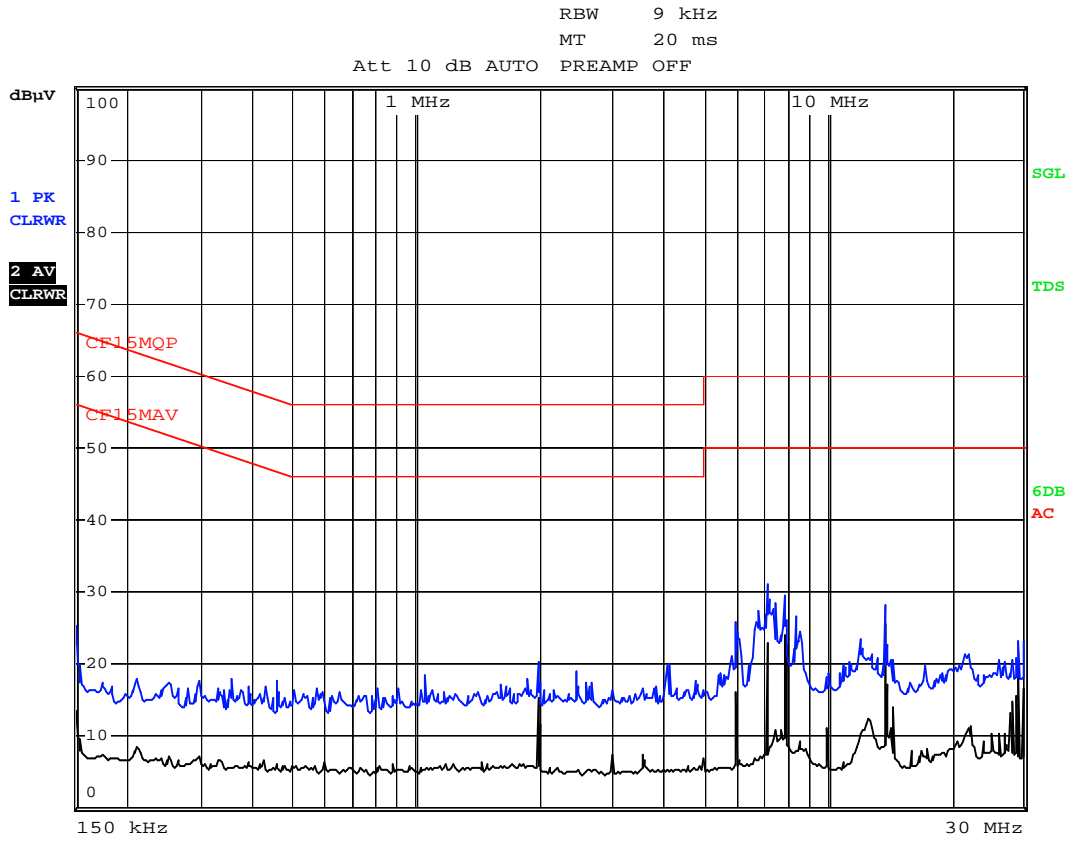

Report no.: HK10100396-1  
Model:TC25252  
Ringing Mode  
AC Mains

Date: 22.NOV.2010 19:30:17

Ctrl No.: N/A

Report no.: HK10100396-1  
Model: TC25212  
Ringing Mode  
AC Mains

Date: 22.NOV.2010 22:58:52

Ctrl No.: N/A