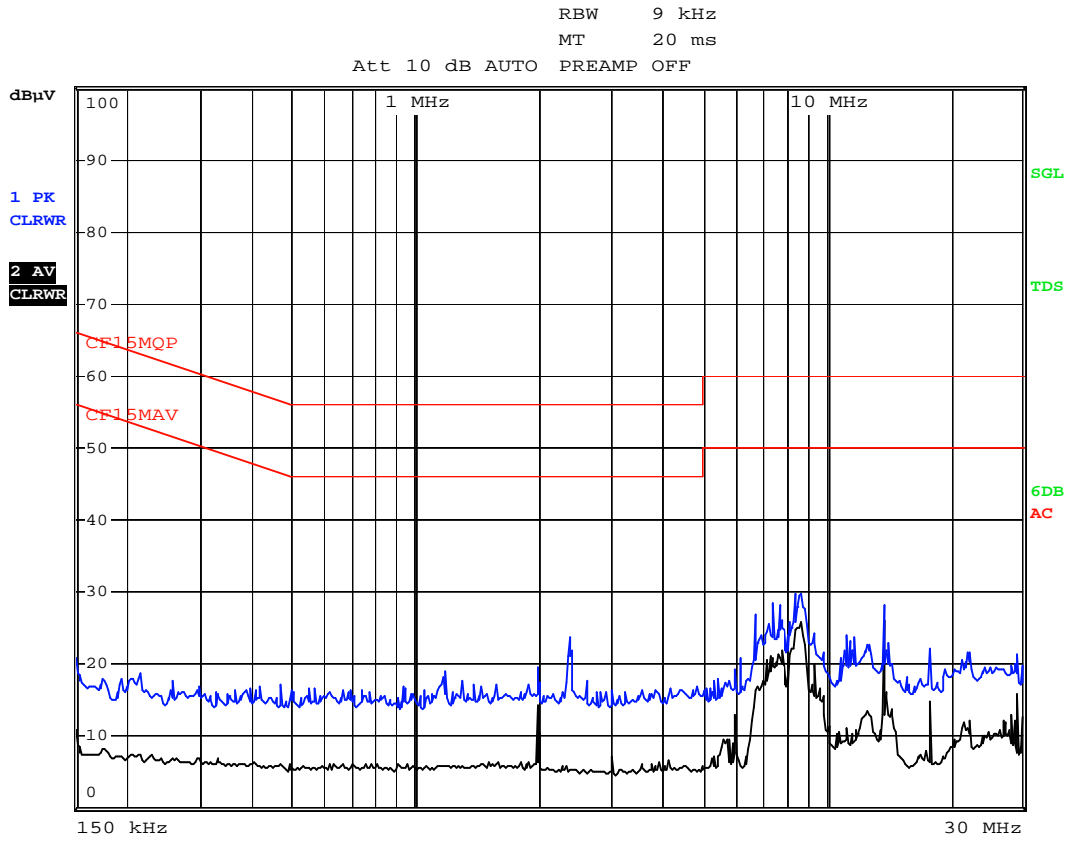

Report no.: HK10100396-1  
Model:TC25252  
Ringing Mode  
AC Mains

Date: 22.NOV.2010 19:30:17

Ctrl No.: N/A

Report no.: HK10100396-1  
Model: TC25212  
Ringing Mode  
AC Mains

Date: 22.NOV.2010 22:58:52

Ctrl No.: N/A