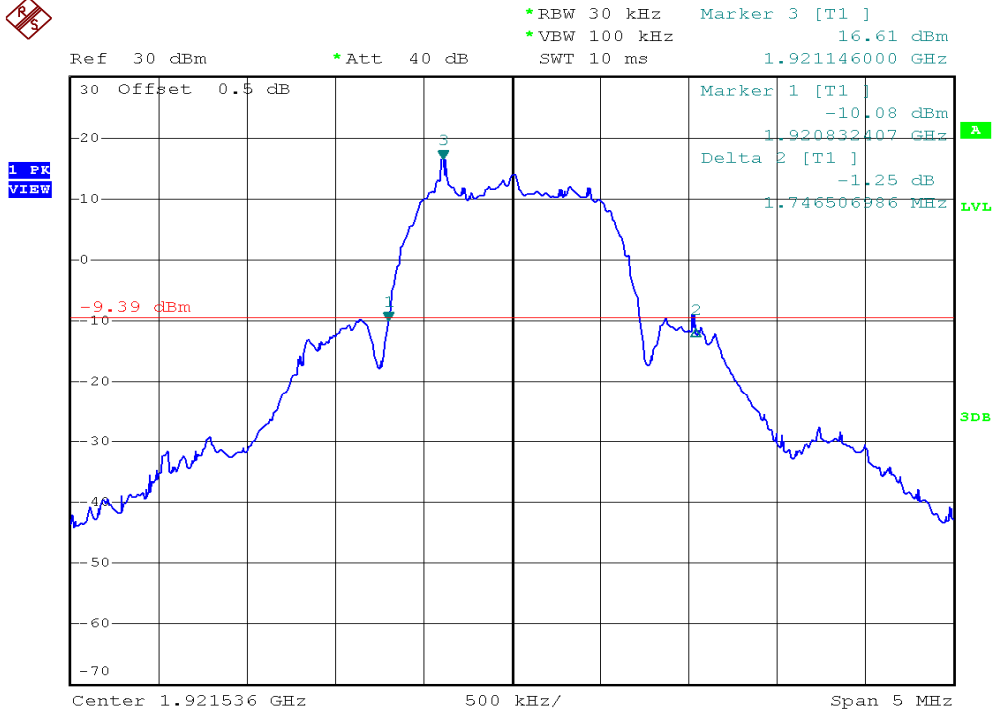

INTERTEK TESTING SERVICES

26dB Emission Bandwidth Plots

Base unit, Lowest channel, Traffic carrier

Base unit, Highest channel, Traffic carrier

INTERTEK TESTING SERVICES

26dB Emission Bandwidth Plots

Base unit, Lowest channel, Dummy carrier

Base unit, Highest channel, Dummy carrier