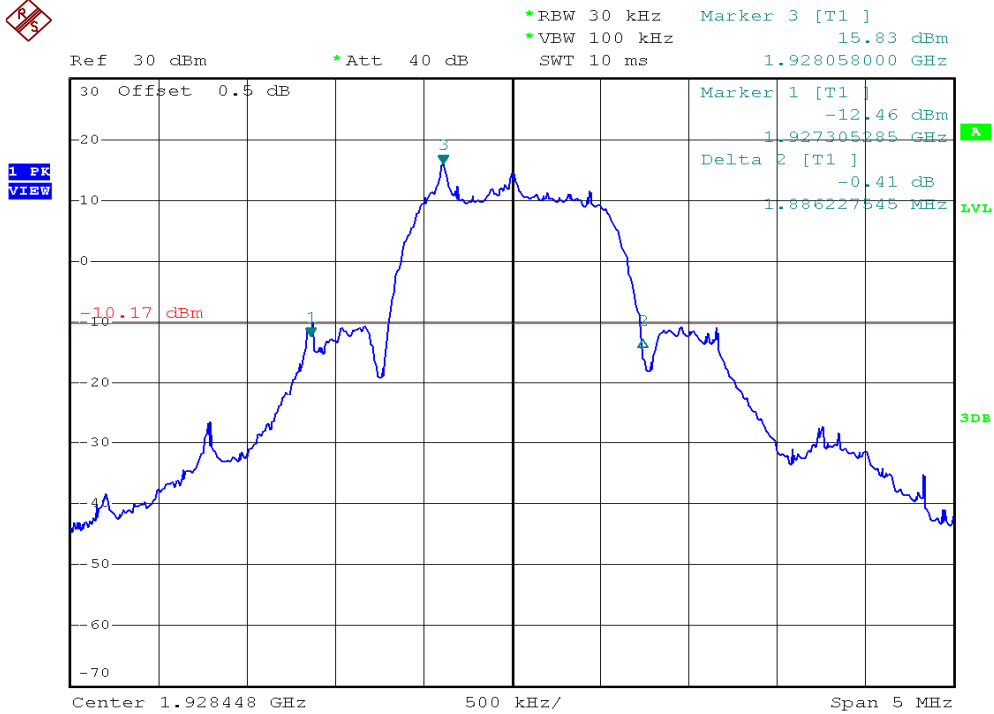

INTERTEK TESTING SERVICES

26dB Emission Bandwidth Plots

Base unit, Lowest channel, Traffic carrier

Base unit, Highest channel, Traffic carrier

INTERTEK TESTING SERVICES

26dB Emission Bandwidth Plots

Base unit, Lowest channel, Dummy carrier

Base unit, Highest channel, Dummy carrier