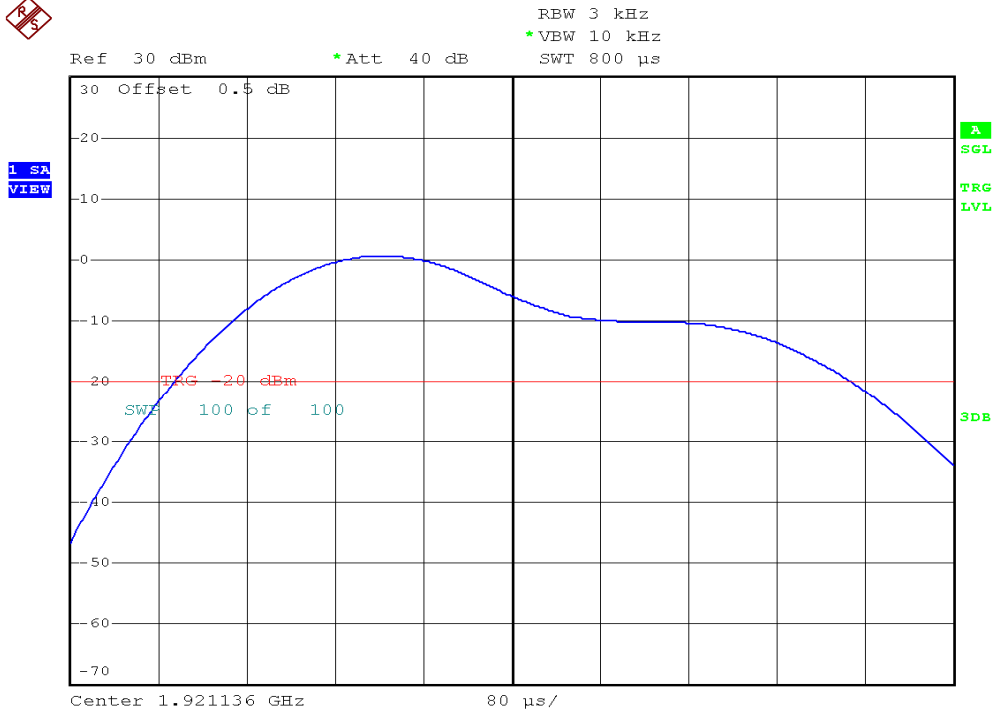

INTERTEK TESTING SERVICES

Power Spectral Density Plots

Handset unit, Lowest channel, Traffic carrier