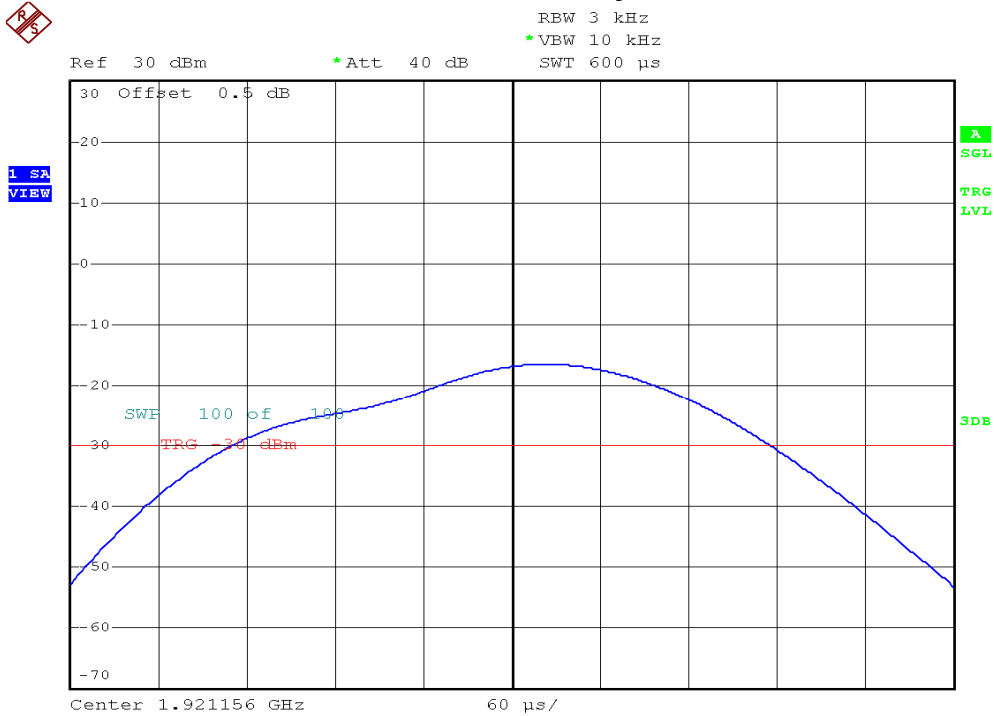

INTERTEK TESTING SERVICES

Power Spectral Density Plots

Base unit, Lowest channel, Dummy carrier