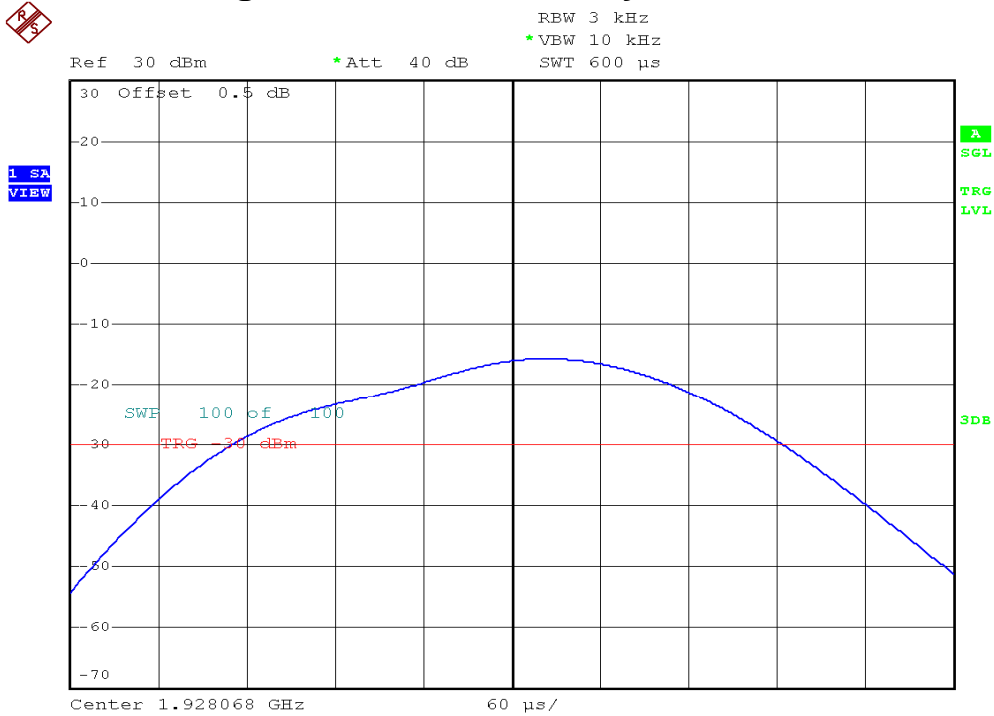

Base unit, Highest channel, Dummy carrier