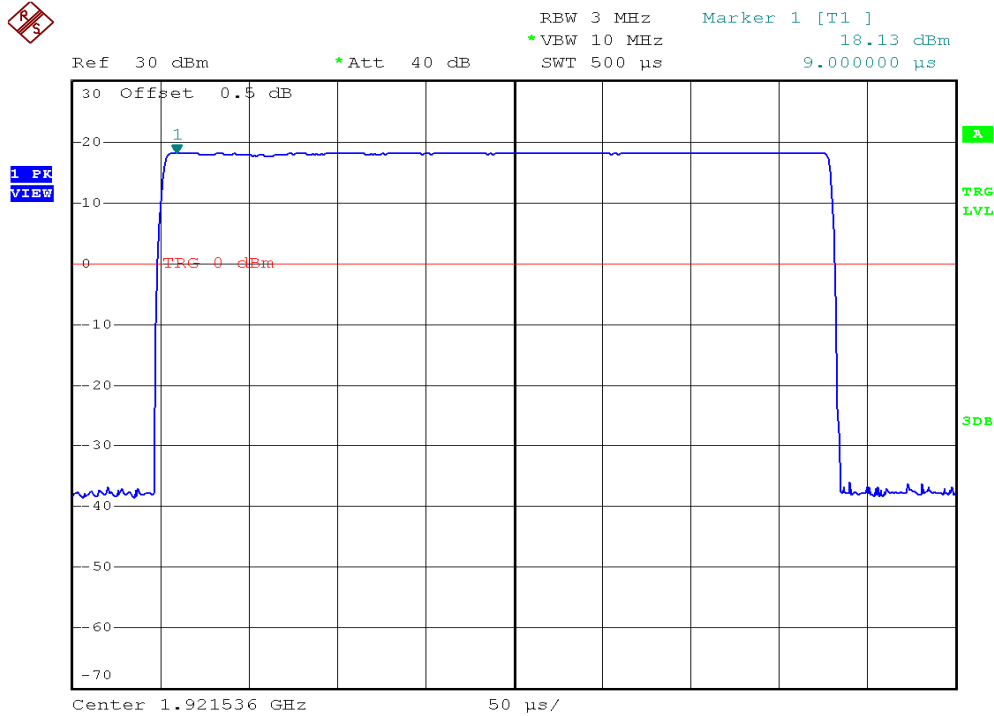

INTERTEK TESTING SERVICES

Peak Transmit Power Plots

Base unit, Lowest channel, Traffic carrier

Base unit, Middle channel, Traffic carrier

INTERTEK TESTING SERVICES

Peak Transmit Power Plots

Base unit, Highest channel, Traffic carrier

Base unit, Lowest channel, Dummy carrier

INTERTEK TESTING SERVICES

Peak Transmit Power Plots

Base unit, Middle channel, Dummy carrier

Base unit, Highest channel, Dummy carrier

INTERTEK TESTING SERVICES

Peak Transmit Power Plots

Handset unit, Lowest channel, Traffic carrier

Handset unit, Middle channel, Traffic carrier

INTERTEK TESTING SERVICES

Peak Transmit Power Plots

Handset unit, Highest channel, Traffic carrier