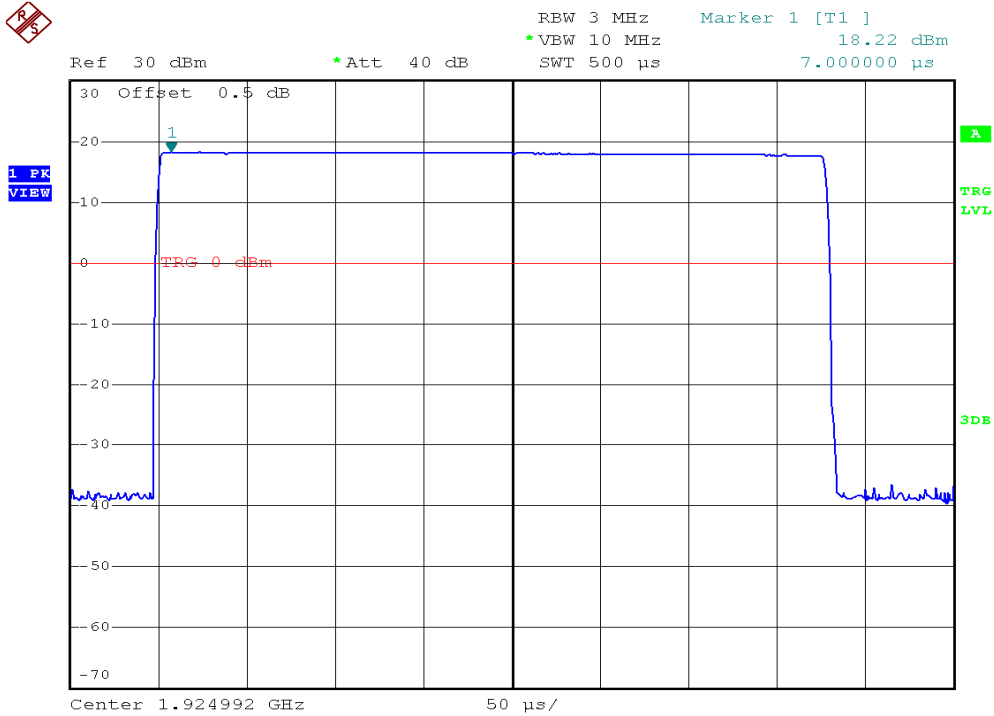

INTERTEK TESTING SERVICES

Peak Transmit Power Plots

Base unit, Lowest channel, Traffic carrier

Base unit, Middle channel, Traffic carrier

INTERTEK TESTING SERVICES

Peak Transmit Power Plots

Base unit, Highest channel, Traffic carrier

Base unit, Lowest channel, Dummy carrier

INTERTEK TESTING SERVICES

Peak Transmit Power Plots

Base unit, Middle channel, Dummy carrier

Base unit, Highest channel, Dummy carrier

INTERTEK TESTING SERVICES

Peak Transmit Power Plots

Handset unit, Lowest channel, Traffic carrier

Handset unit, Middle channel, Traffic carrier

INTERTEK TESTING SERVICES

Peak Transmit Power Plots

Handset unit, Highest channel, Traffic carrier