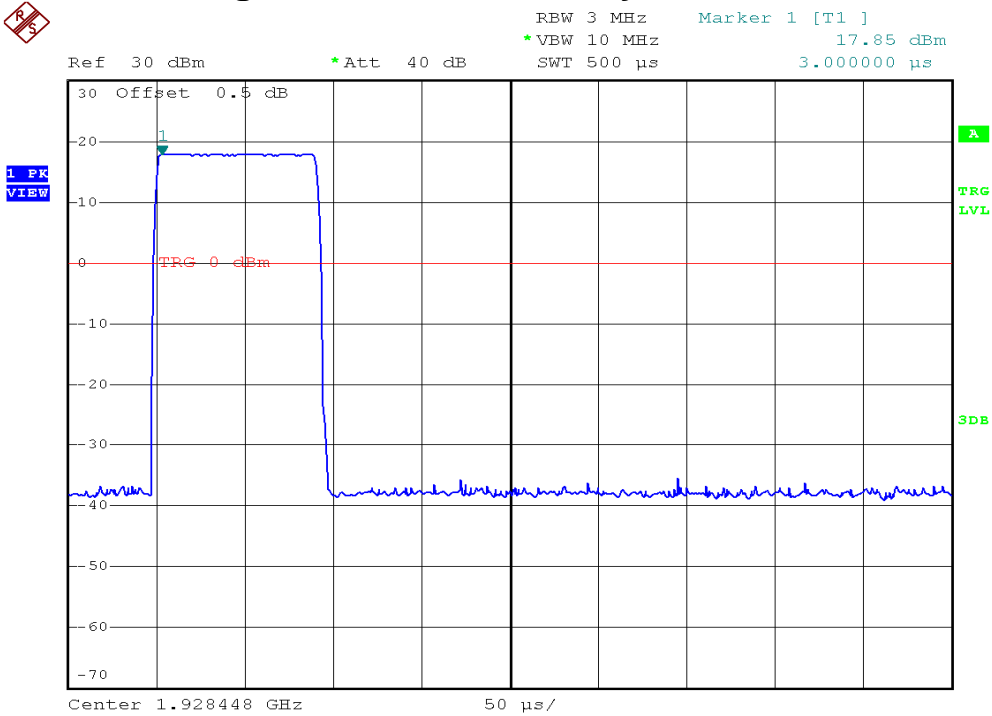

INTERTEK TESTING SERVICES

Peak Transmit Power Plots

Base unit, Lowest channel, Traffic carrier

Base unit, Middle channel, Traffic carrier

INTERTEK TESTING SERVICES

Peak Transmit Power Plots

Base unit, Highest channel, Traffic carrier

Base unit, Lowest channel, Dummy carrier

INTERTEK TESTING SERVICES

Peak Transmit Power Plots

Base unit, Middle channel, Dummy carrier

Base unit, Highest channel, Dummy carrier

INTERTEK TESTING SERVICES

Peak Transmit Power Plots

Handset unit, Lowest channel, Traffic carrier

Handset unit, Middle channel, Traffic carrier

INTERTEK TESTING SERVICES

Peak Transmit Power Plots

Handset unit, Highest channel, Traffic carrier