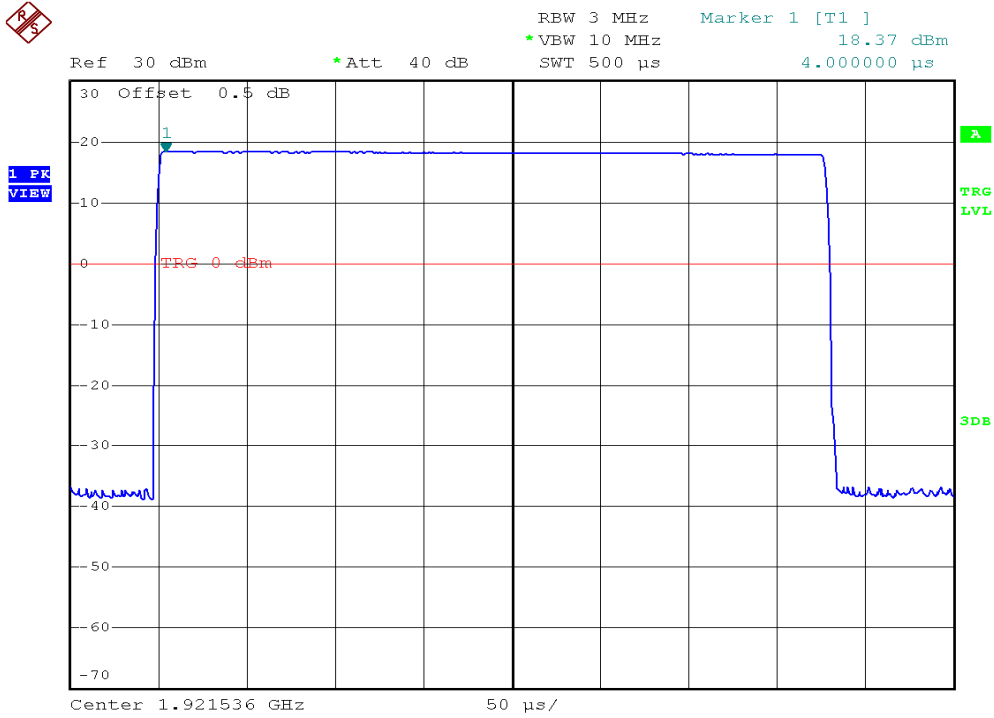

INTERTEK TESTING SERVICES

Peak Transmit Power Plots

Base unit, Lowest channel, Traffic carrier

Base unit, Middle channel, Traffic carrier

INTERTEK TESTING SERVICES

Peak Transmit Power Plots

Base unit, Highest channel, Traffic carrier

Base unit, Lowest channel, Dummy carrier

INTERTEK TESTING SERVICES

Peak Transmit Power Plots

Base unit, Middle channel, Dummy carrier

Base unit, Highest channel, Dummy carrier

INTERTEK TESTING SERVICES

Peak Transmit Power Plots

Handset unit, Lowest channel, Traffic carrier

Handset unit, Middle channel, Traffic carrier

INTERTEK TESTING SERVICES

Peak Transmit Power Plots

Handset unit, Highest channel, Traffic carrier