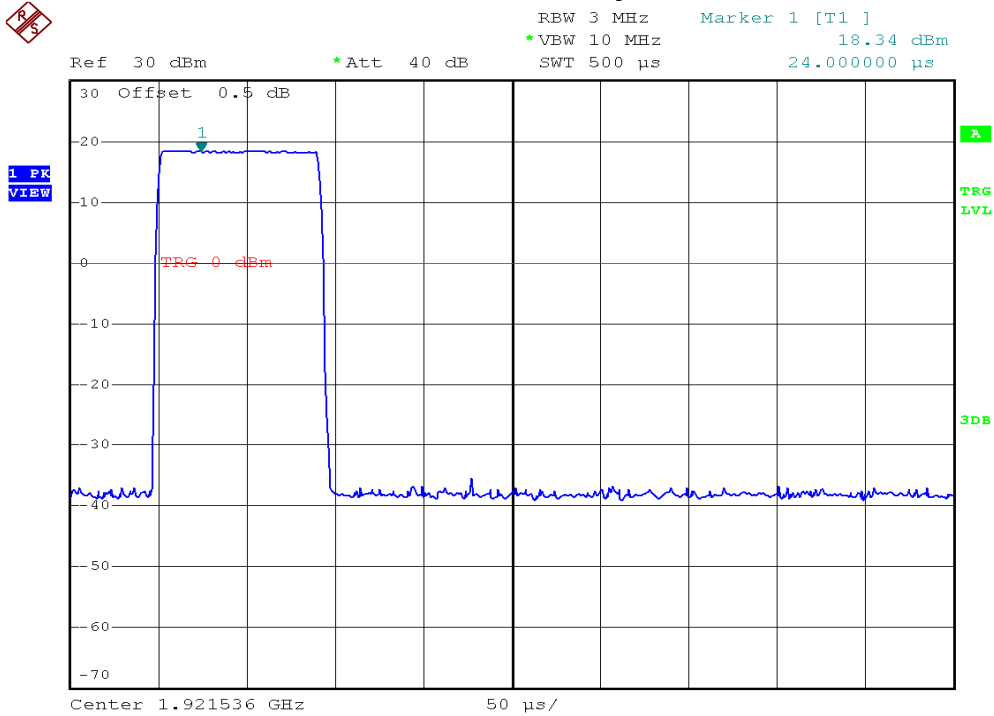

INTERTEK TESTING SERVICES

Peak Transmit Power Plots

Base unit, Lowest channel, Traffic carrier

Base unit, Middle channel, Traffic carrier

INTERTEK TESTING SERVICES

Peak Transmit Power Plots

Base unit, Highest channel, Traffic carrier

Base unit, Lowest channel, Dummy carrier

INTERTEK TESTING SERVICES

Peak Transmit Power Plots

Base unit, Middle channel, Dummy carrier

Base unit, Highest channel, Dummy carrier

INTERTEK TESTING SERVICES

Peak Transmit Power Plots

Handset unit, Lowest channel, Traffic carrier

Handset unit, Middle channel, Traffic carrier

INTERTEK TESTING SERVICES

Peak Transmit Power Plots

Handset unit, Highest channel, Traffic carrier