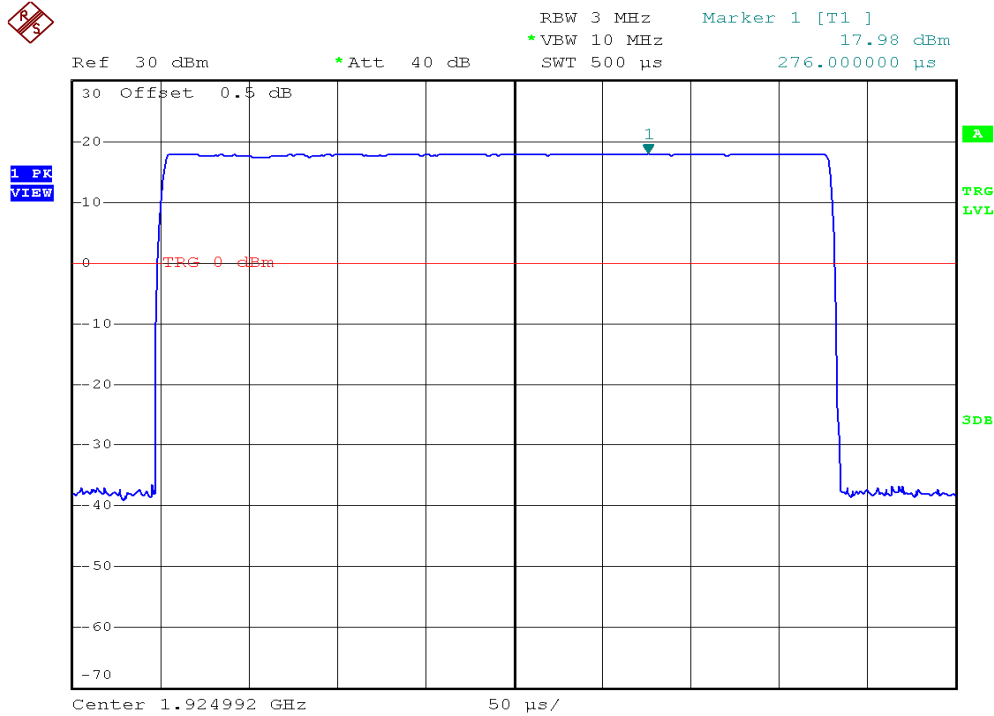

INTERTEK TESTING SERVICES

Peak Transmit Power Plots

Base unit, Lowest channel, Traffic carrier

Base unit, Middle channel, Traffic carrier

INTERTEK TESTING SERVICES

Peak Transmit Power Plots

Base unit, Highest channel, Traffic carrier

Base unit, Lowest channel, Dummy carrier

INTERTEK TESTING SERVICES

Peak Transmit Power Plots

Base unit, Middle channel, Dummy carrier

Base unit, Highest channel, Dummy carrier

INTERTEK TESTING SERVICES

Peak Transmit Power Plots

Handset unit, Lowest channel, Traffic carrier

Handset unit, Middle channel, Traffic carrier

INTERTEK TESTING SERVICES

Peak Transmit Power Plots

Handset unit, Highest channel, Traffic carrier