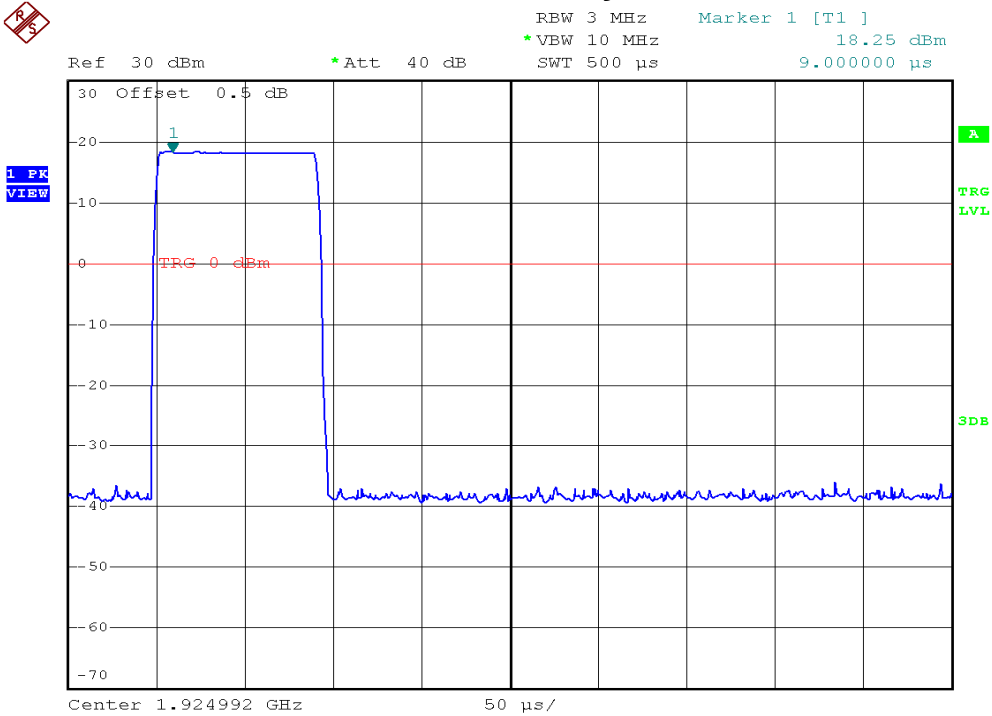

INTERTEK TESTING SERVICES

Peak Transmit Power Plots

Base unit, Lowest channel, Traffic carrier

Base unit, Middle channel, Traffic carrier

INTERTEK TESTING SERVICES

Peak Transmit Power Plots

Base unit, Highest channel, Traffic carrier

Base unit, Lowest channel, Dummy carrier

INTERTEK TESTING SERVICES

Peak Transmit Power Plots

Base unit, Middle channel, Dummy carrier

Base unit, Highest channel, Dummy carrier

INTERTEK TESTING SERVICES

Peak Transmit Power Plots

Handset unit, Lowest channel, Traffic carrier

Handset unit, Middle channel, Traffic carrier

INTERTEK TESTING SERVICES

Peak Transmit Power Plots

Handset unit, Highest channel, Traffic carrier