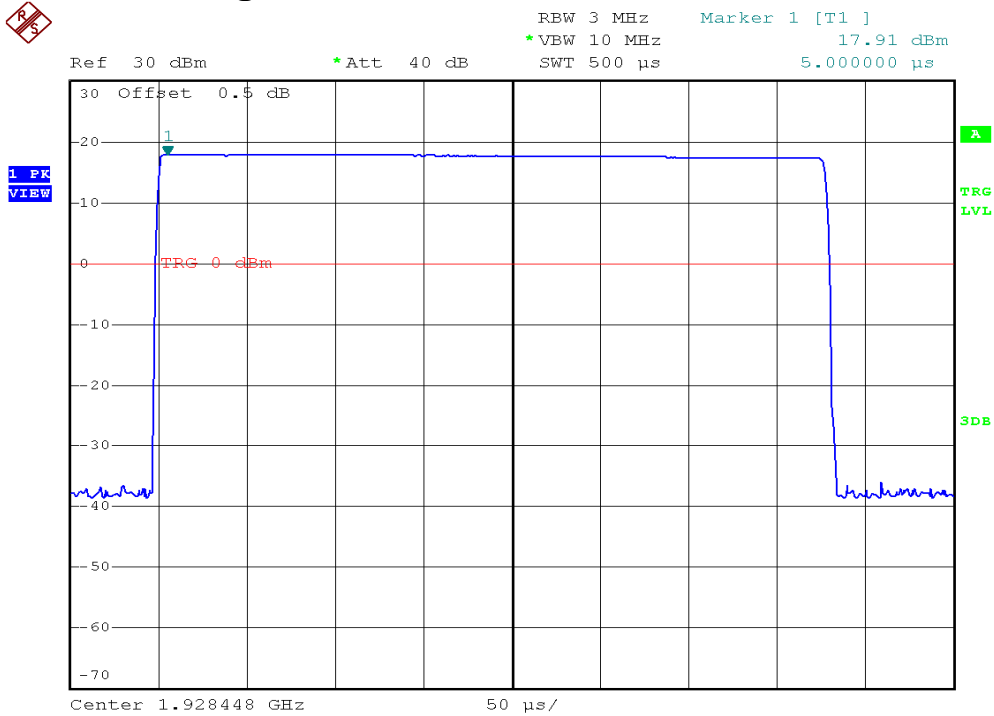

INTERTEK TESTING SERVICES

Peak Transmit Power Plots

Base unit, Lowest channel, Traffic carrier

Base unit, Middle channel, Traffic carrier

INTERTEK TESTING SERVICES

Peak Transmit Power Plots

Base unit, Highest channel, Traffic carrier

Base unit, Lowest channel, Dummy carrier

INTERTEK TESTING SERVICES

Peak Transmit Power Plots

Base unit, Middle channel, Dummy carrier

Base unit, Highest channel, Dummy carrier

INTERTEK TESTING SERVICES

Peak Transmit Power Plots

Handset unit, Lowest channel, Traffic carrier

Handset unit, Middle channel, Traffic carrier

INTERTEK TESTING SERVICES

Peak Transmit Power Plots

Handset unit, Highest channel, Traffic carrier