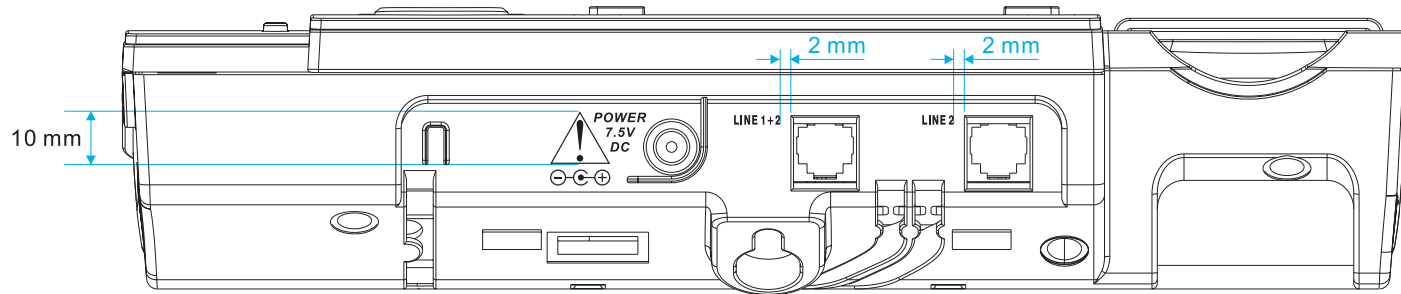

# TELEFIELD FCC label

BASE S/NO. LABEL  
 SIZE: 60 \* 14 mm  
 S/NO. & Date code must same as H/S  
 有下划线表示符合ROHS标准  
 TF表示广州生产, TH表示惠州生产

BASE MODEL NO. LABEL  
 SIZE: 56\*25mm

交货惠州: 4001332  
 交货广州: 4001331。

MADE BY: Yanjuan.liu

10/20/10

APPROVED BY:

IMPORTANT SHEET  
SIZE: 44 \* 100 mm

**IMPORTANT!**

英文面 向外

FCC ID LABEL  
SIZE: 21 \* 7.8 mm

S/NO. & DATE CODE LABEL  
SIZE: 14.5 \* 5.5 mm  
S/NO. must be the  
same as BASE,  
DATE CODE must be  
the same as BASE  
有下划线表示符合ROHS标准  
TF表示广州生产,  
TH表示惠州生产