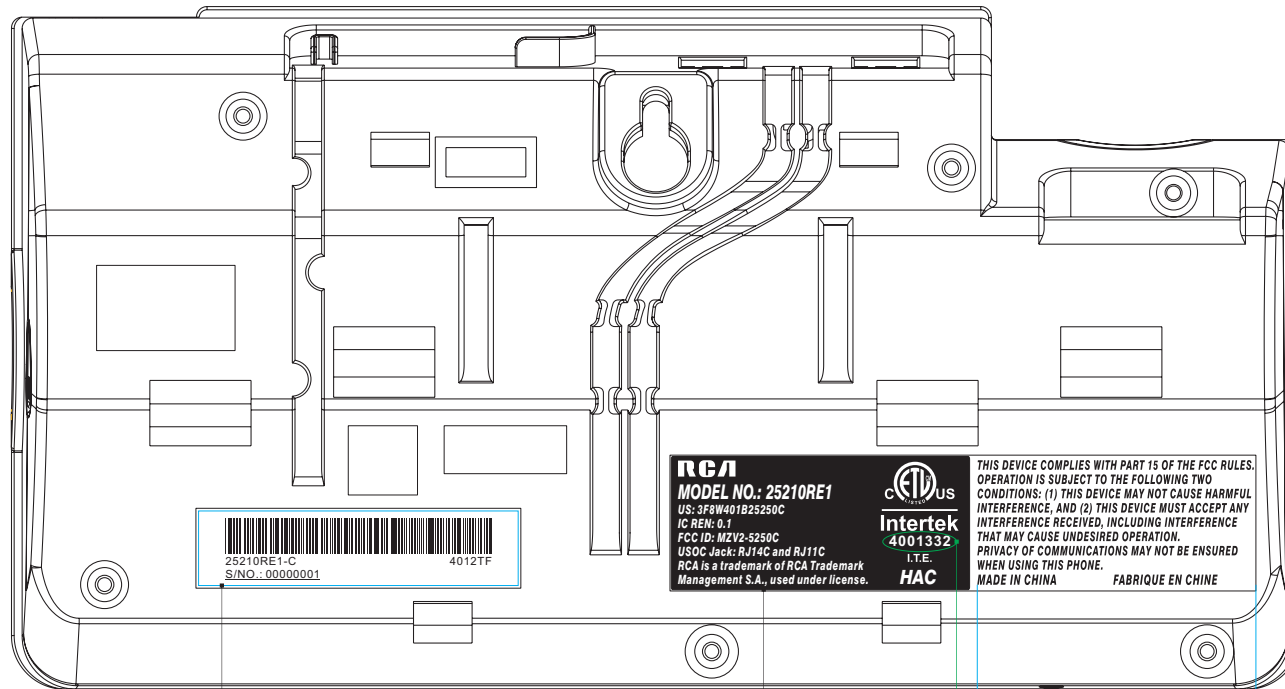

RCA
MODEL NO.: 25210RE1
US: 3F8W401B25250C
IC REN: 0.1
FCC ID: MZY2-5250C
USOC Jack: RJ14C and RJ11C
RCA is a trademark of RCA Trademark Management S.A., used under license.

BASE S/NO. LABEL
SIZE: 60 * 14 mm
S/NO. & Date code must same as H/S
有下划线表示符合ROHS标准
TF表示广州生产, TH表示惠州生产

BASE MODEL NO. LABEL
SIZE: 56*25mm

交货惠州: 4001332
交货广州: 4001331

MADE BY: Yanjuan.liu

10/20/10

APPROVED BY: