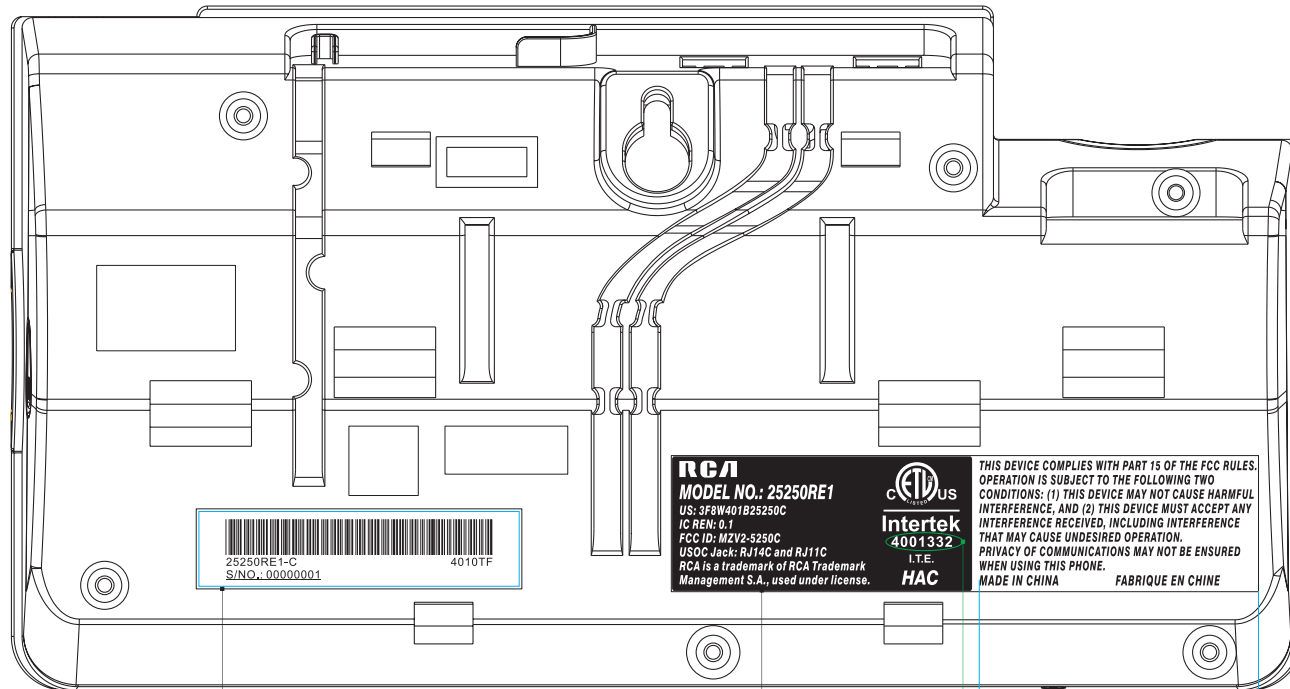

# TELEFIELD FCC label

BASE S/NO. LABEL  
 SIZE: 60 \* 14 mm  
 S/NO. & Date code must same as H/S  
 有下划线表示符合ROHS标准  
 TF表示广州生产, TH表示惠州生产

BASE MODEL NO. LABEL  
 SIZE: 56\*25mm

交货惠州: 4001332  
 交货广州: 4001331。

**RCA**  
 MODEL NO.: 25250RE1  
 US: 3F8W401B25250C  
 IC REN: 01  
 FCC ID: M2V2-5250C  
 USOC Jack: RJ14C and RJ11C  
 RCA is a trademark of RCA Trademark Management S.A., used under license.

**CE** **us**  
**Intertek**  
 4001332  
 I.T.E.  
**HAC**

MADE BY: Yanjuan.liu

10/20/10

APPROVED BY:

IMPORTANT SHEET  
SIZE: 44 \* 100 mm

**IMPORTANT!**

英文面 向外

FCC ID LABEL  
SIZE: 21 \* 7.8 mm

S/NO. & DATE CODE LABEL  
SIZE: 14.5 \* 5.5 mm  
S/NO. must be the  
same as BASE,  
DATE CODE must be  
the same as BASE  
有下划线表示符合ROHS标准  
TF表示广州生产,  
TH表示惠州生产

BASE S/NO. LABEL  
 SIZE: 60 \* 14 mm  
 S/NO. & Date code must same as H/S  
 有下划线表示符合ROHS标准  
 TF表示广州生产, TH表示惠州生产

BASE MODEL NO. LABEL  
 SIZE: 56\*25mm

交货惠州: 4001332  
 交货广州: 4001331

**MADE BY:** Yanjuan.liu