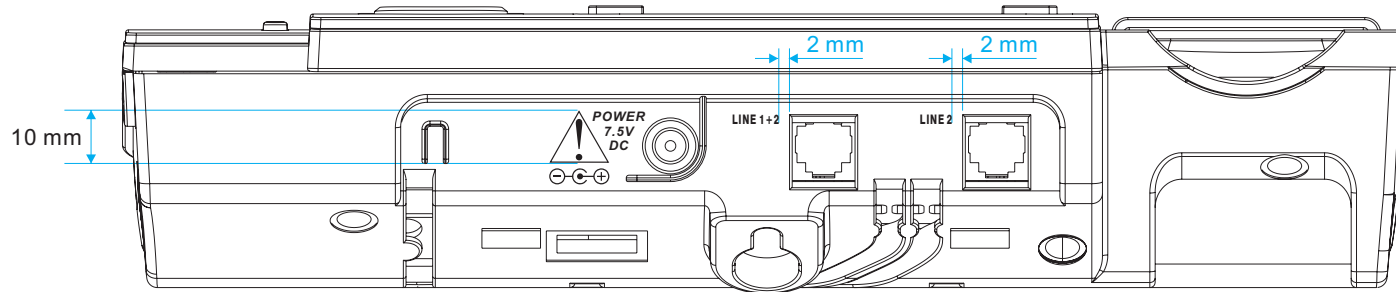

RCA
MODEL NO.: 25210RE1
US: 3F8W401B25250C
IC REN: 0.1
FCC ID: MZY2-5250C
USOC Jack: RJ14C and RJ11C
RCA is a trademark of RCA Trademark Management S.A., used under license.

BASE S/NO. LABEL
SIZE: 60 * 14 mm
S/NO. & Date code must same as H/S
有下划线表示符合ROHS标准
TF表示广州生产, TH表示惠州生产

BASE MODEL NO. LABEL
SIZE: 56*25mm

交货惠州: 4001332
交货广州: 4001331

MADE BY: Yanjuan.liu

10/20/10

APPROVED BY: