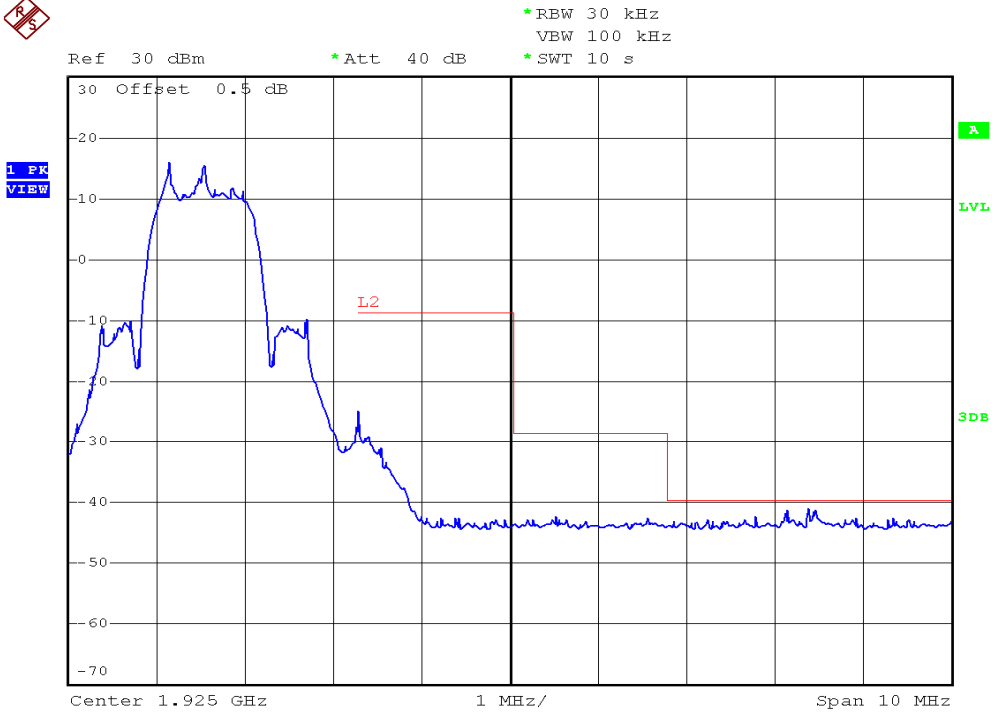

## Unwanted Emission Inside The Sub-Band Plots

### Base unit, Lowest channel, Traffic carrier