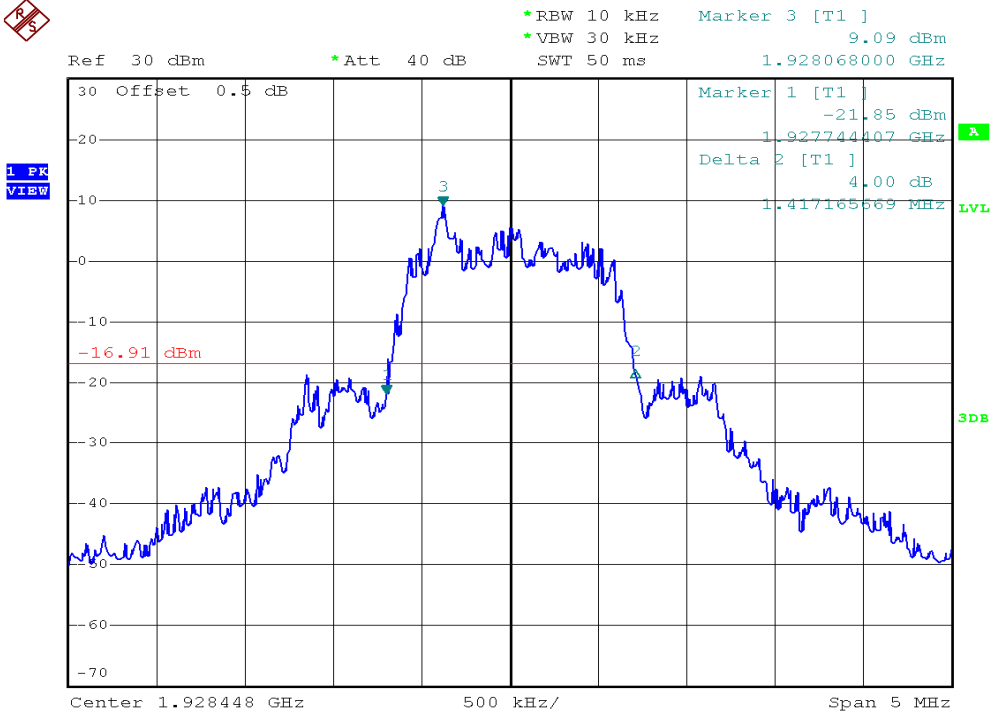

INTERTEK TESTING SERVICES

26dB Emission Bandwidth Plots

Base unit, Lowest channel, Traffic carrier

Base unit, Highest channel, Traffic carrier

INTERTEK TESTING SERVICES

26dB Emission Bandwidth Plots

Base unit, Lowest channel, Dummy carrier

Base unit, Highest channel, Dummy carrier

INTERTEK TESTING SERVICES

26dB Emission Bandwidth Plots

Handset unit, Lowest channel, Traffic carrier

Handset unit, Highest channel, Traffic carrier