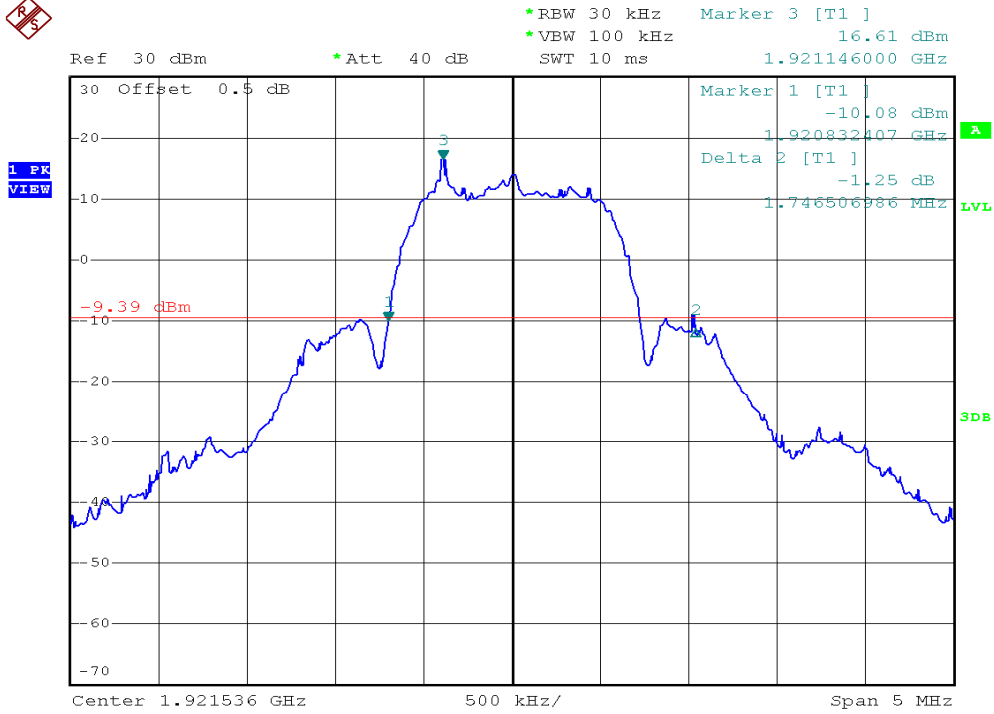

INTERTEK TESTING SERVICES

26dB Emission Bandwidth Plots

Base unit, Lowest channel, Traffic carrier

Base unit, Highest channel, Traffic carrier

INTERTEK TESTING SERVICES

26dB Emission Bandwidth Plots

Base unit, Lowest channel, Dummy carrier

Base unit, Highest channel, Dummy carrier

INTERTEK TESTING SERVICES

26dB Emission Bandwidth Plots

Handset unit, Lowest channel, Traffic carrier

Handset unit, Highest channel, Traffic carrier