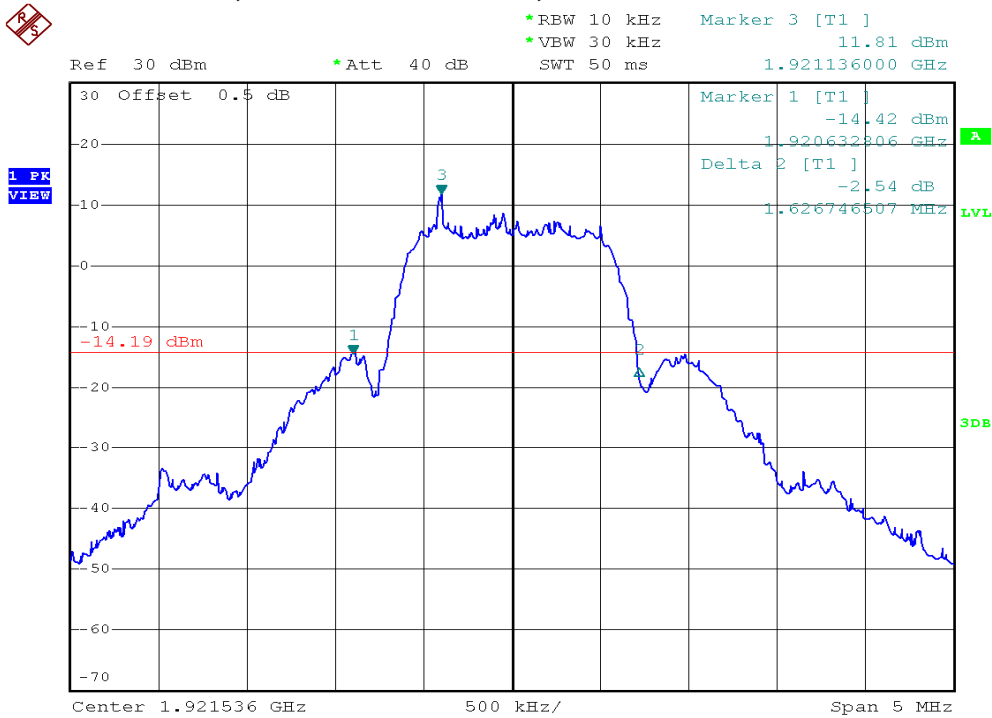

INTERTEK TESTING SERVICES

26dB Emission Bandwidth Plots

Base unit, Lowest channel, Traffic carrier

Base unit, Highest channel, Traffic carrier

INTERTEK TESTING SERVICES

26dB Emission Bandwidth Plots

Base unit, Lowest channel, Dummy carrier

Base unit, Highest channel, Dummy carrier

INTERTEK TESTING SERVICES

26dB Emission Bandwidth Plots

Handset unit, Lowest channel, Traffic carrier

Handset unit, Highest channel, Traffic carrier