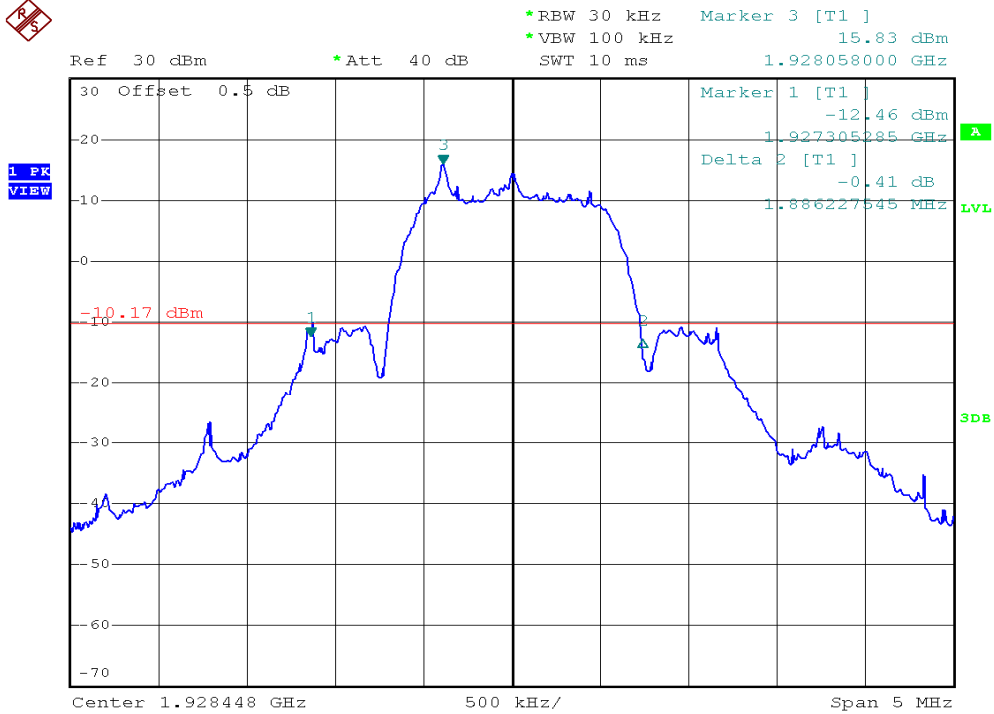

INTERTEK TESTING SERVICES

26dB Emission Bandwidth Plots

Base unit, Lowest channel, Traffic carrier

Base unit, Highest channel, Traffic carrier

INTERTEK TESTING SERVICES

26dB Emission Bandwidth Plots

Base unit, Lowest channel, Dummy carrier

Base unit, Highest channel, Dummy carrier

INTERTEK TESTING SERVICES

26dB Emission Bandwidth Plots

Handset unit, Lowest channel, Traffic carrier

Handset unit, Highest channel, Traffic carrier