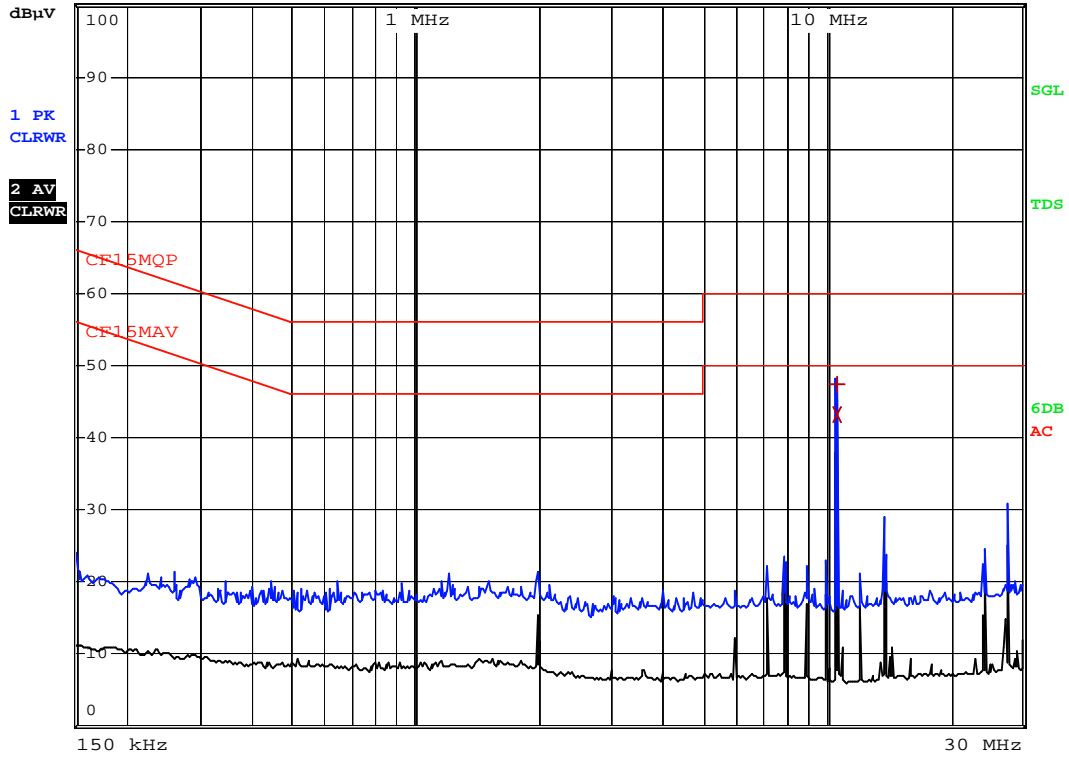

RBW 9 kHz
MT 1 s

Att 10 dB AUTO PREAMP OFF

Date: 9.MAR.2010 18:22:02

Report no.: HK10030121-1
Bluetooth Talk Mode
AC Mains

EDIT PEAK LIST (Final Measurement Results)				
TRACE	FREQUENCY	LEVEL dB μ V		DELTA LIMIT dB
Trace1:	CF15MQP			
Trace2:	CF15MAV			
Trace3:	---			
1	Quasi Peak 10.5675 MHz	47.49	N gnd	-12.50
2	CISPR Average 10.5675 MHz	43.26	N gnd	-6.73