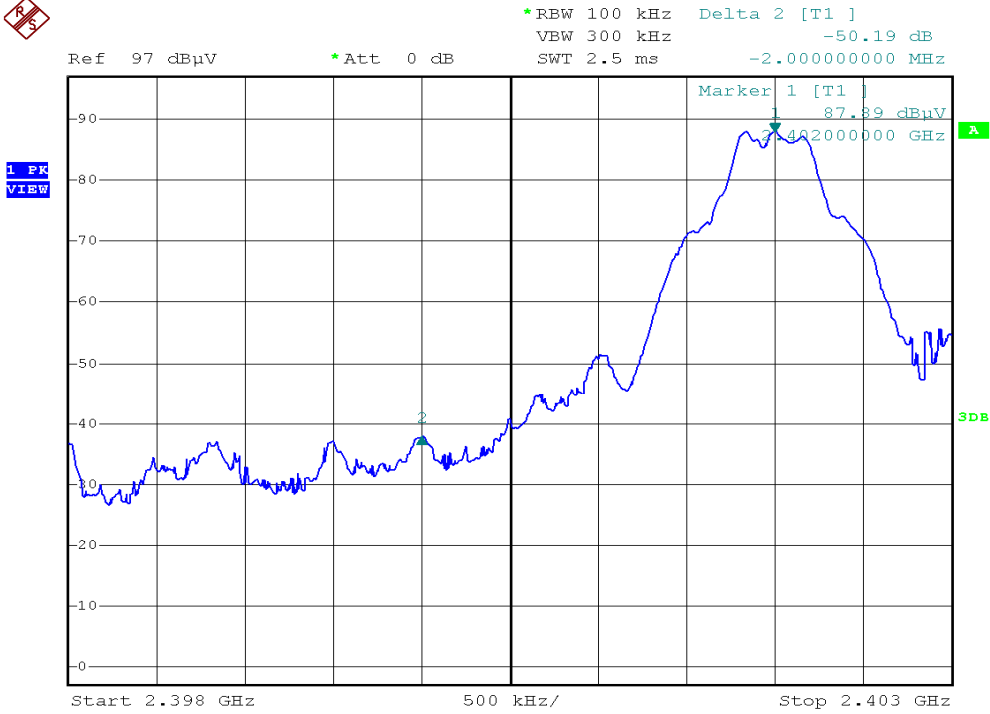

## Radiated Emission on the Bandedge Plots

### Base unit, Lowest channel