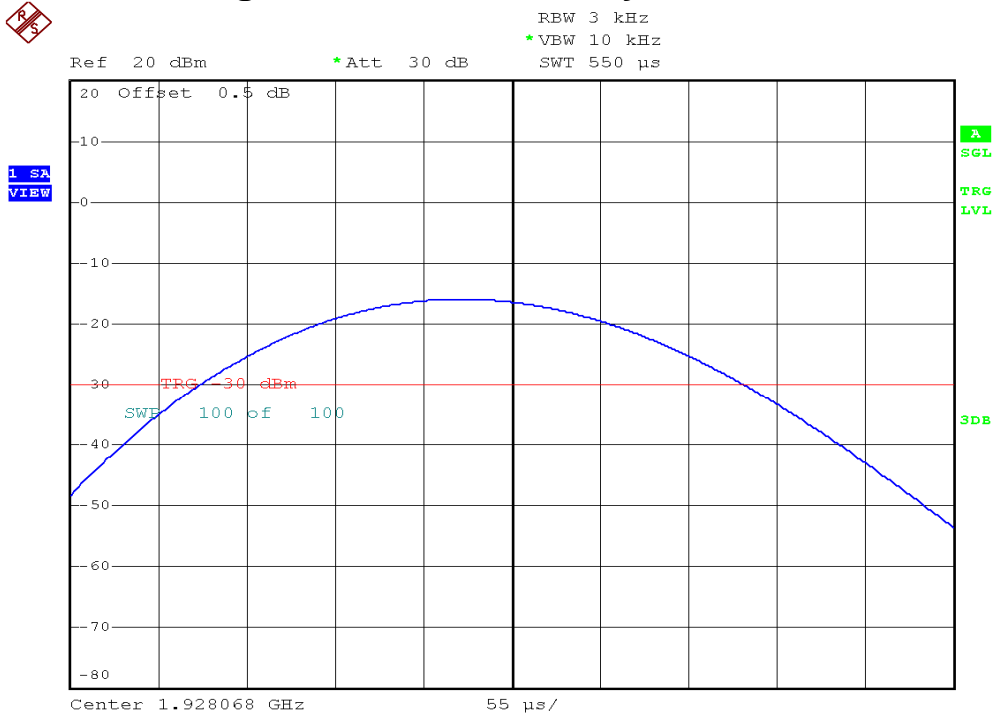

Base unit, Highest channel, Dummy carrier