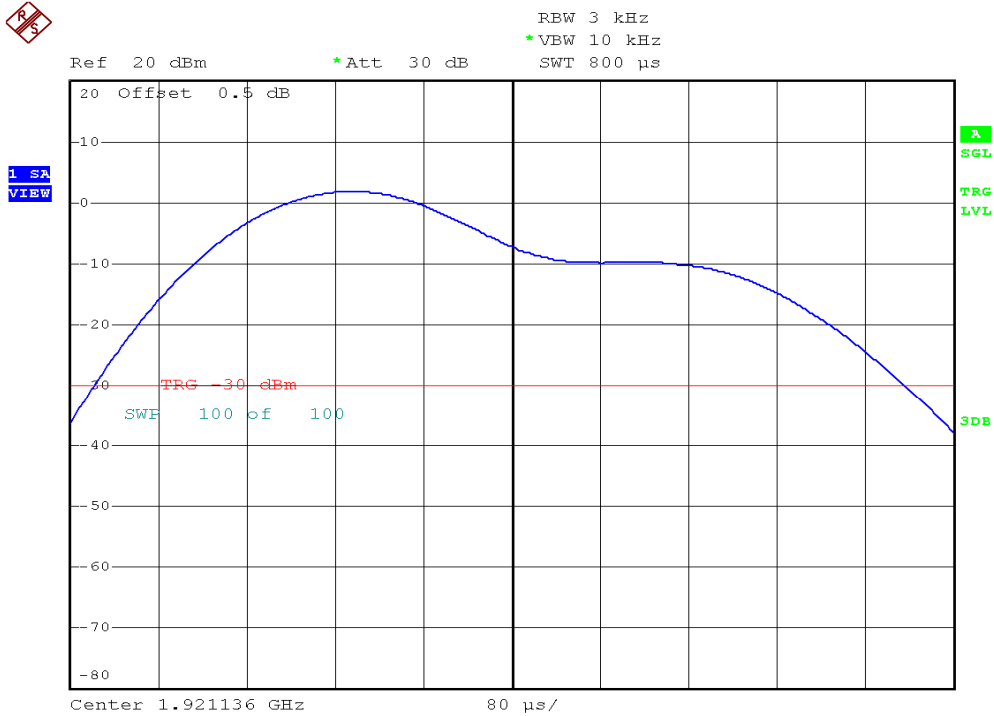

INTERTEK TESTING SERVICES

Power Spectral Density Plots

Headset unit, Lowest channel, Traffic carrier