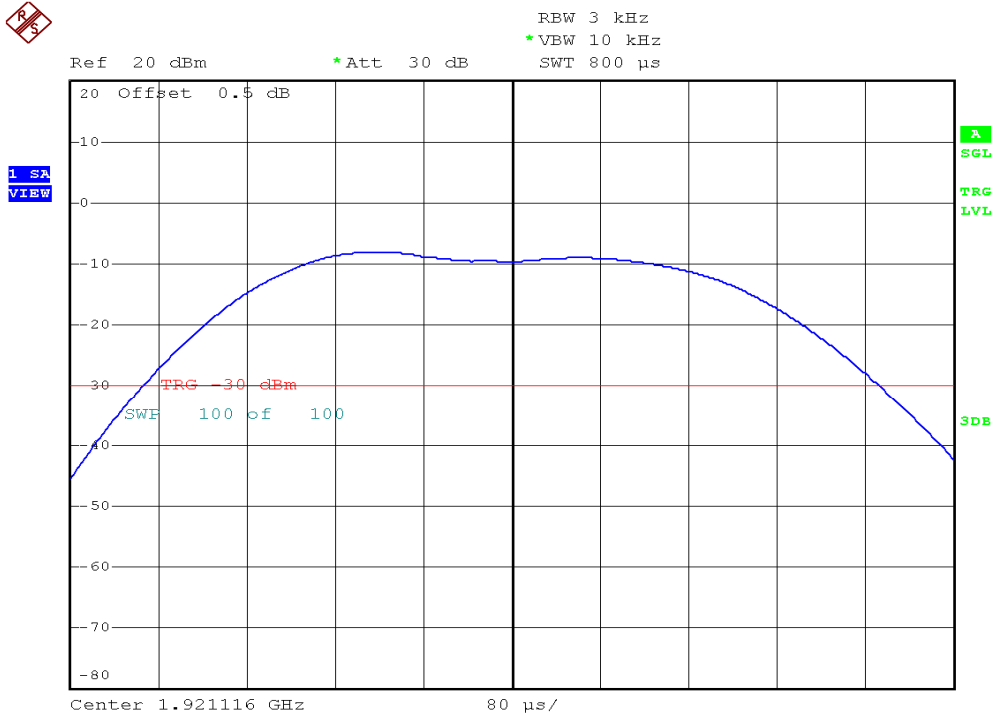

INTERTEK TESTING SERVICES

Power Spectral Density Plots

Base unit, Lowest channel, Traffic carrier