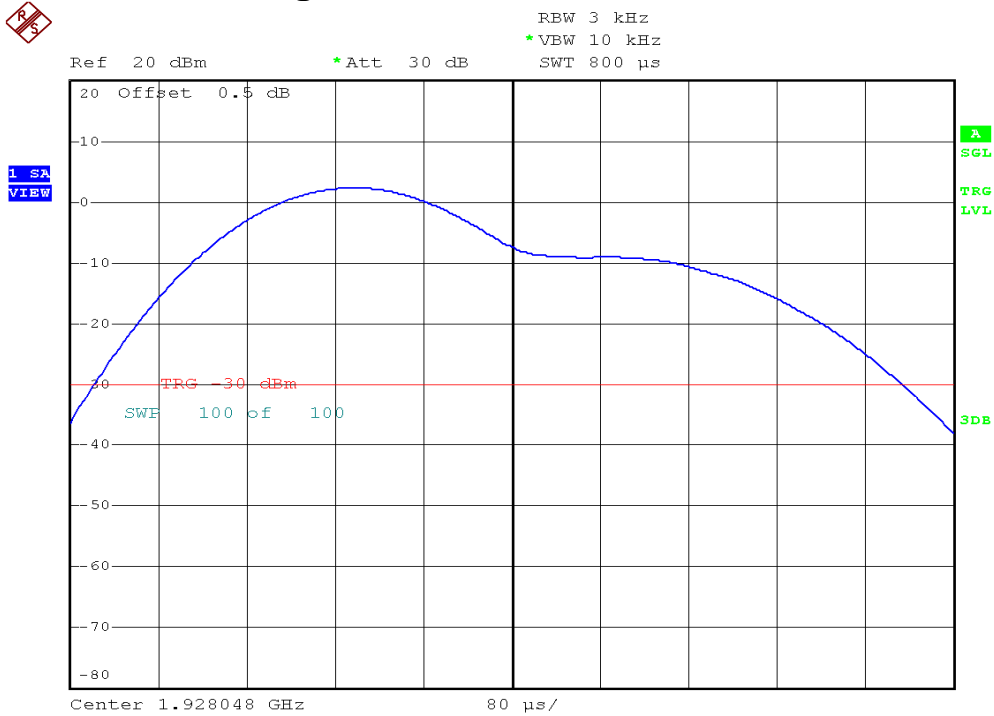

Handset unit, Highest channel, Traffic carrier