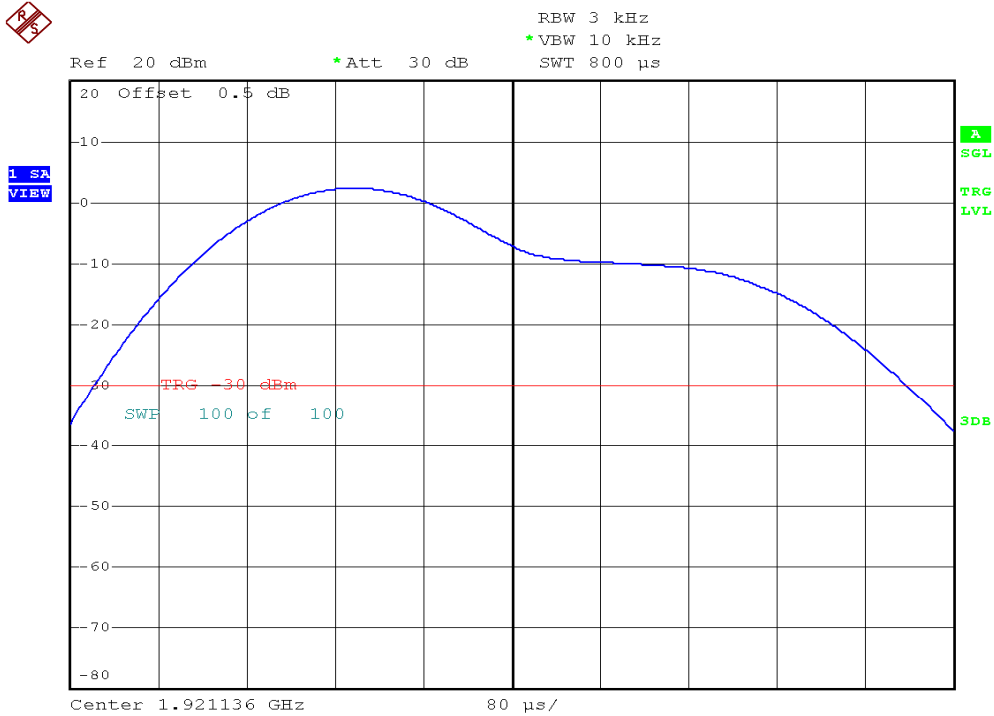

INTERTEK TESTING SERVICES

Power Spectral Density Plots

Handset unit, Lowest channel, Traffic carrier