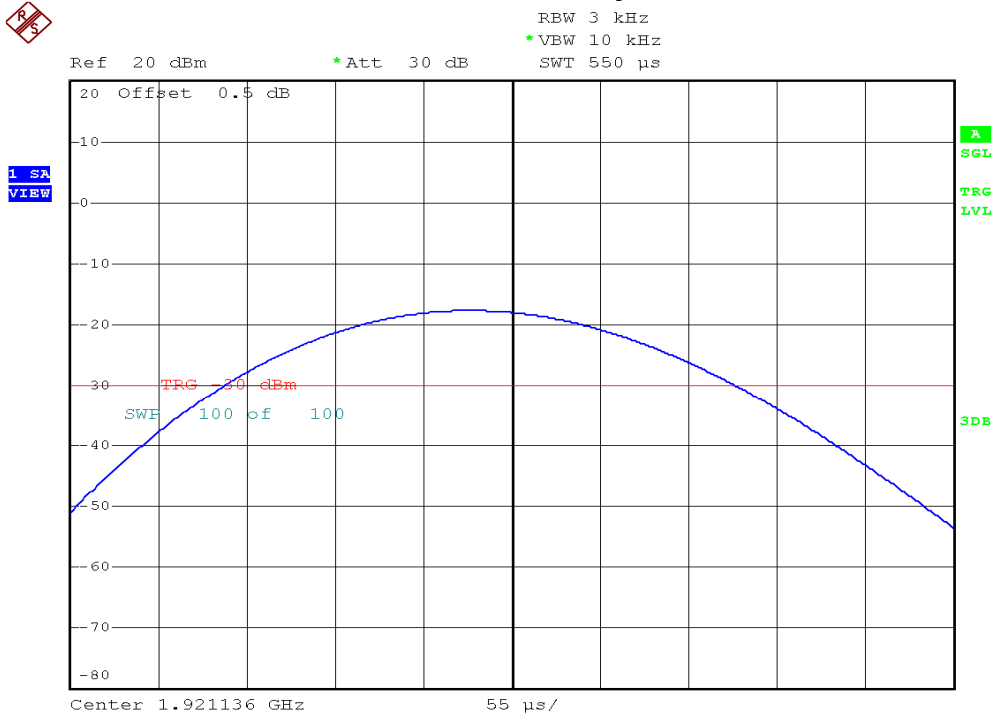

INTERTEK TESTING SERVICES

Power Spectral Density Plots

Base unit, Lowest channel, Dummy carrier