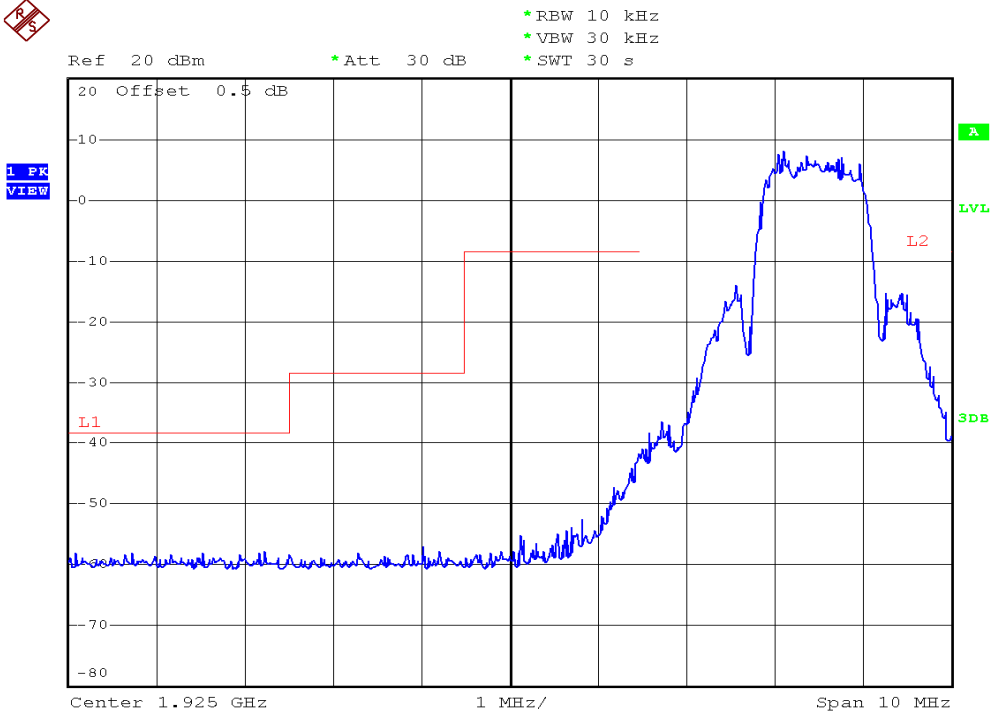

Base unit, Highest channel, Traffic carrier