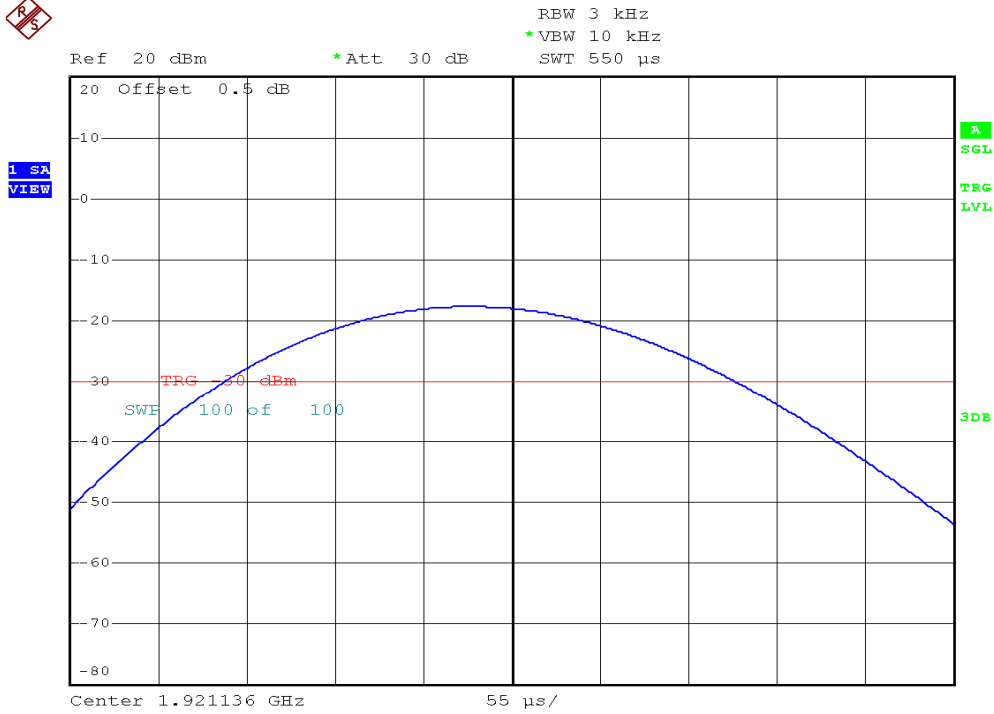

INTERTEK TESTING SERVICES

Power Spectral Density Plots

Base unit, Lowest channel, Traffic carrier

Base unit, Highest channel, Traffic carrier

INTERTEK TESTING SERVICES

Power Spectral Density Plots

Base unit, Lowest channel, Dummy carrier

Power Spectral Density Plots

Headset unit, Lowest channel, Traffic carrier

Headset unit, Highest channel, Traffic carrier