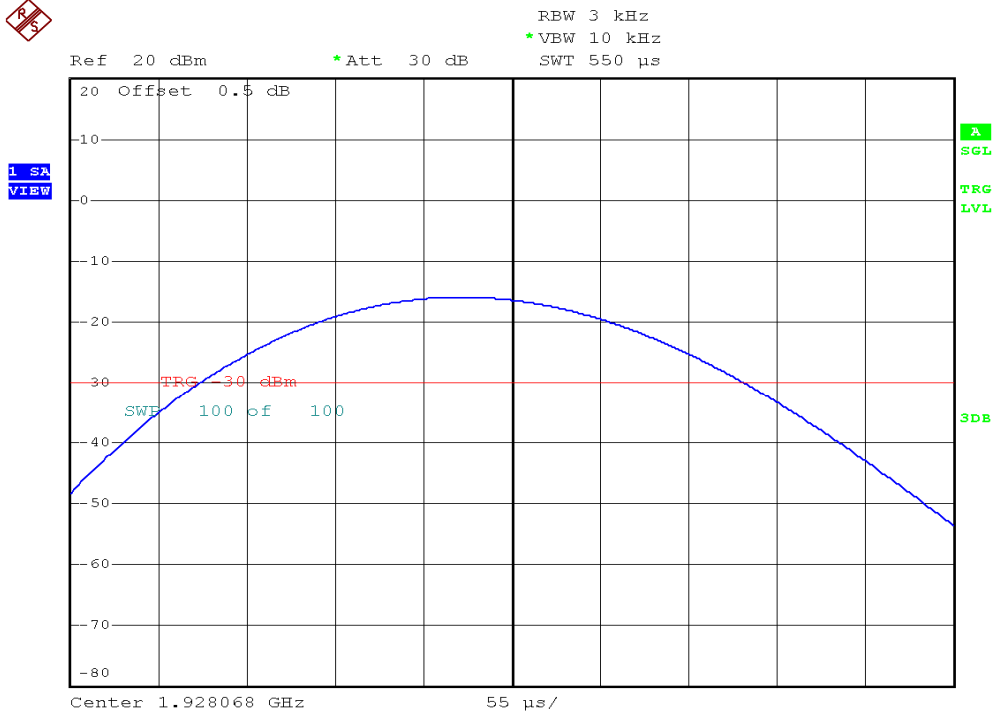

Base unit, Highest channel, Dummy carrier