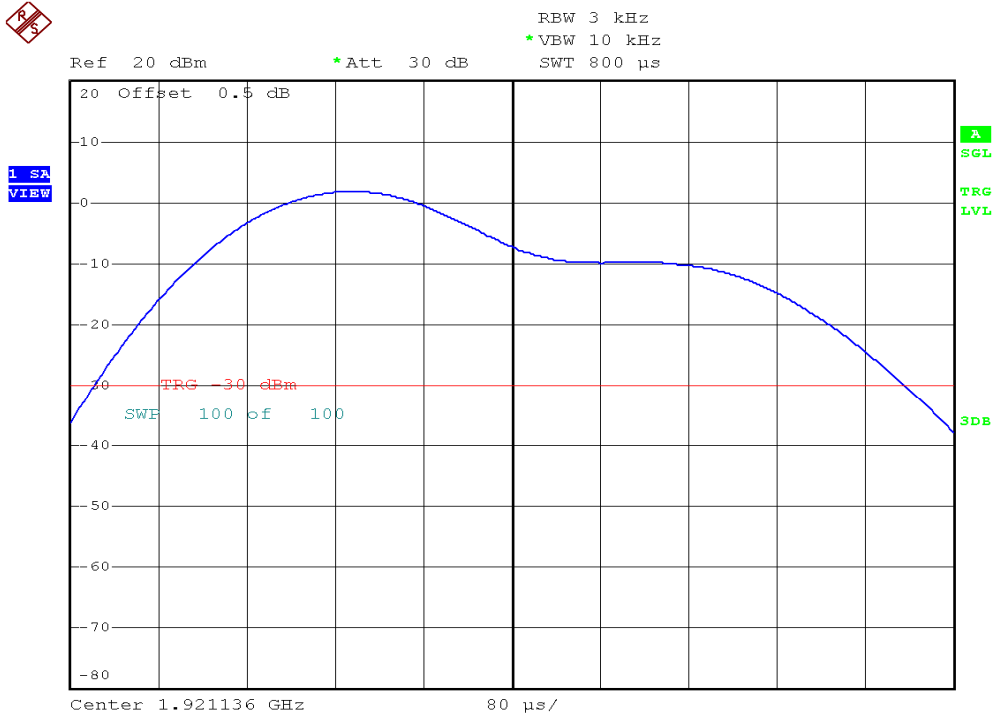

Base unit, Highest channel, Dummy carrier

INTERTEK TESTING SERVICES

Power Spectral Density Plots

Handset unit, Lowest channel, Traffic carrier

Handset unit, Highest channel, Traffic carrier

INTERTEK TESTING SERVICES

Power Spectral Density Plots

Headset unit, Lowest channel, Traffic carrier

Headset unit, Highest channel, Traffic carrier