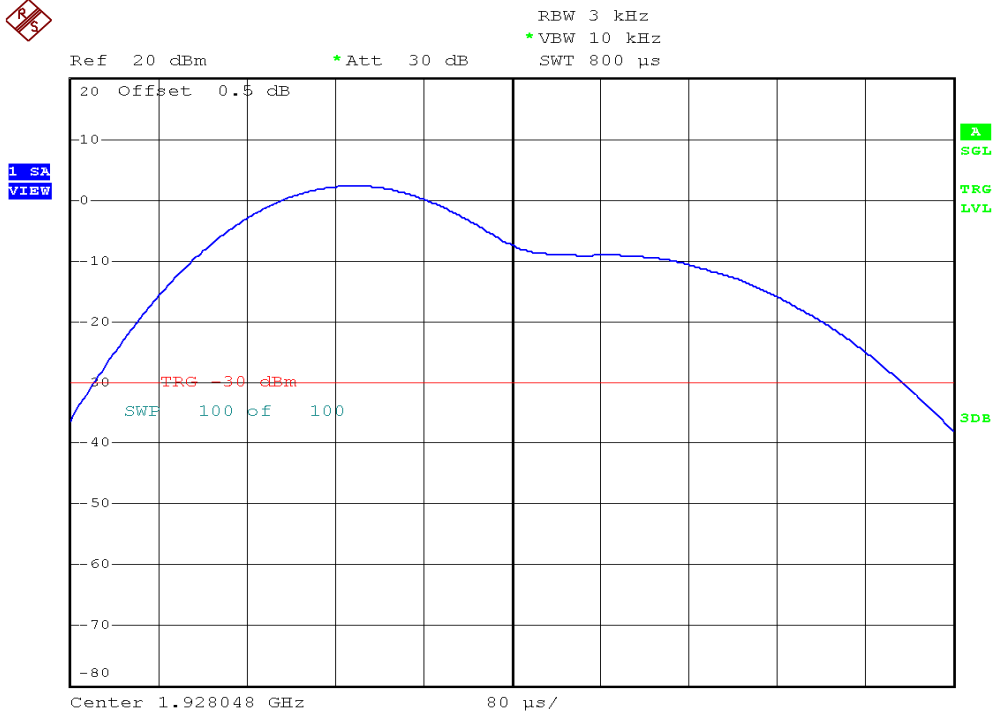

Base unit, Highest channel, Dummy carrier

INTERTEK TESTING SERVICES

Power Spectral Density Plots

Handset unit, Lowest channel, Traffic carrier

Handset unit, Highest channel, Traffic carrier

INTERTEK TESTING SERVICES

Power Spectral Density Plots

Headset unit, Lowest channel, Traffic carrier

Headset unit, Highest channel, Traffic carrier