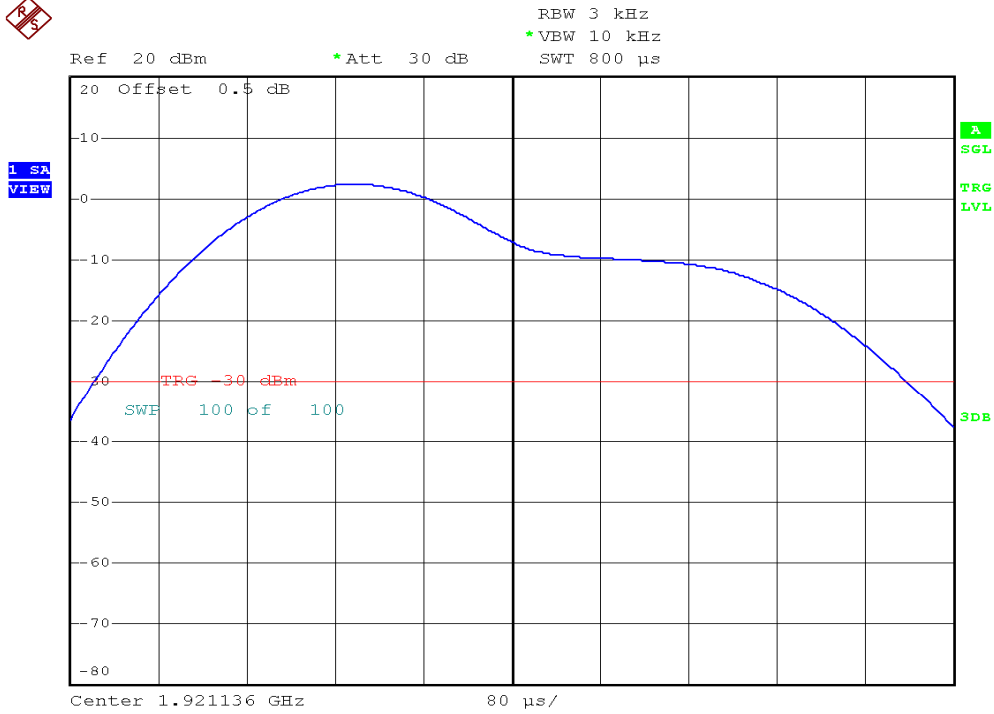

INTERTEK TESTING SERVICES

Power Spectral Density Plots

Base unit, Lowest channel, Traffic carrier

Base unit, Highest channel, Traffic carrier

INTERTEK TESTING SERVICES

Power Spectral Density Plots

Base unit, Lowest channel, Dummy carrier

Base unit, Highest channel, Dummy carrier

INTERTEK TESTING SERVICES

Power Spectral Density Plots

Handset unit, Lowest channel, Traffic carrier

Handset unit, Highest channel, Traffic carrier

INTERTEK TESTING SERVICES

Power Spectral Density Plots

Headset unit, Lowest channel, Traffic carrier

Headset unit, Highest channel, Traffic carrier