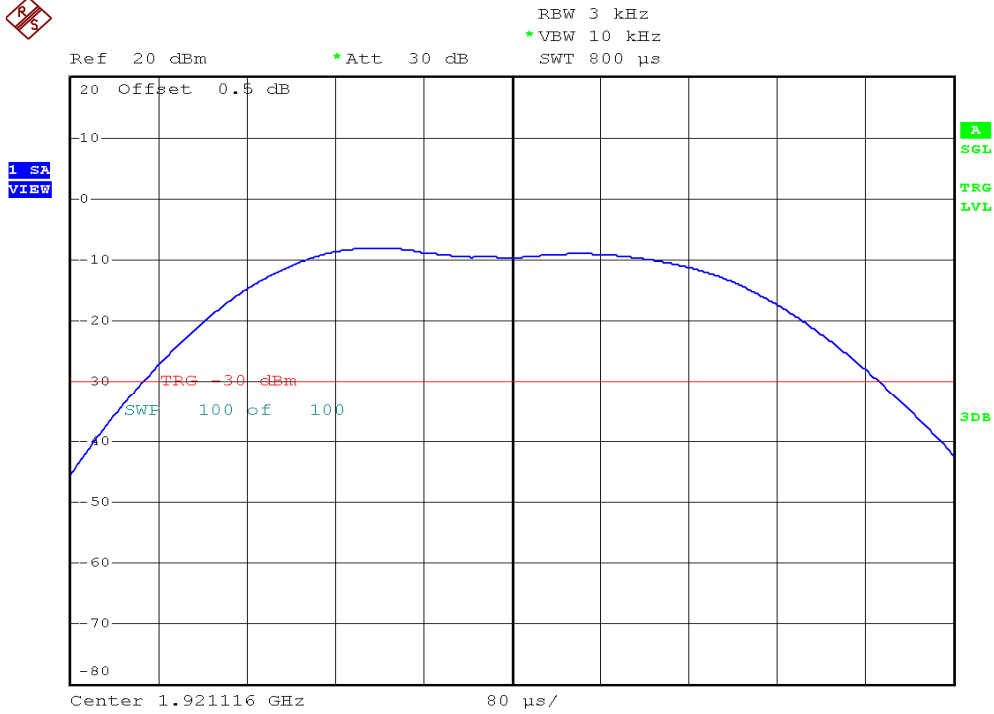

INTERTEK TESTING SERVICES

Power Spectral Density Plots

Base unit, Lowest channel, Traffic carrier

Base unit, Highest channel, Traffic carrier

INTERTEK TESTING SERVICES

Power Spectral Density Plots

Base unit, Lowest channel, Dummy carrier

Base unit, Highest channel, Dummy carrier

INTERTEK TESTING SERVICES

Power Spectral Density Plots

Handset unit, Lowest channel, Traffic carrier

Handset unit, Highest channel, Traffic carrier

INTERTEK TESTING SERVICES

Power Spectral Density Plots

Headset unit, Lowest channel, Traffic carrier

Headset unit, Highest channel, Traffic carrier