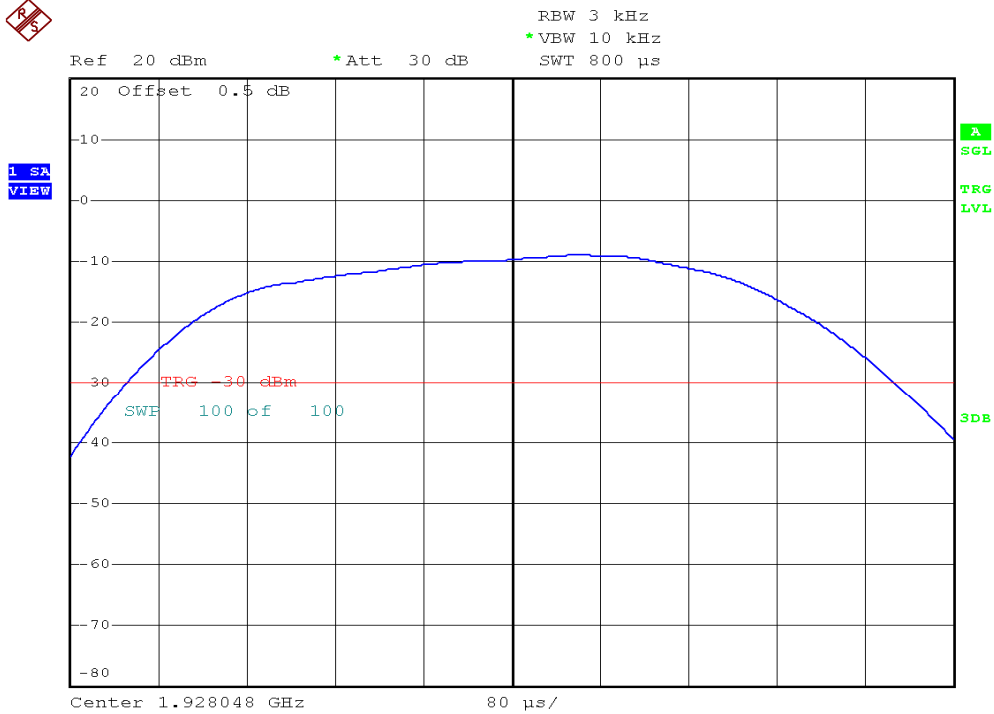

INTERTEK TESTING SERVICES

Power Spectral Density Plots

Base unit, Lowest channel, Traffic carrier

Base unit, Highest channel, Traffic carrier

INTERTEK TESTING SERVICES

Power Spectral Density Plots

Base unit, Lowest channel, Dummy carrier

Base unit, Highest channel, Dummy carrier

INTERTEK TESTING SERVICES

Power Spectral Density Plots

Handset unit, Lowest channel, Traffic carrier

Handset unit, Highest channel, Traffic carrier

INTERTEK TESTING SERVICES

Power Spectral Density Plots

Headset unit, Lowest channel, Traffic carrier

Headset unit, Highest channel, Traffic carrier