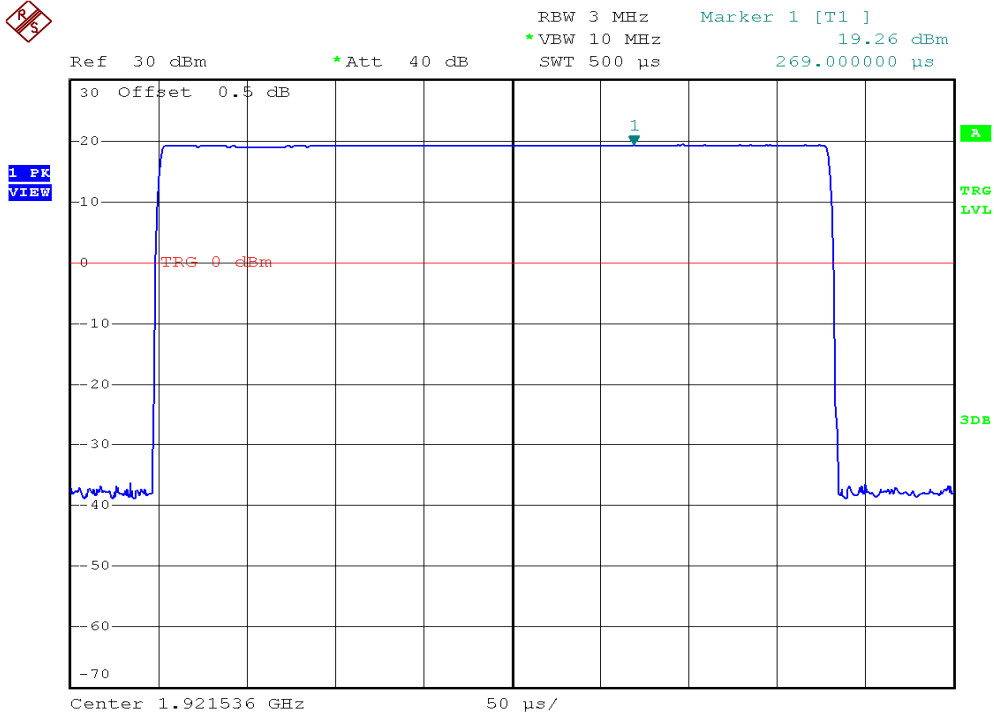

INTERTEK TESTING SERVICES

Peak Transmit Power Plots

Base unit, Lowest channel, Traffic carrier

Base unit, Middle channel, Traffic carrier

INTERTEK TESTING SERVICES

Peak Transmit Power Plots

Base unit, Highest channel, Traffic carrier

Base unit, Lowest channel, Dummy carrier

INTERTEK TESTING SERVICES

Peak Transmit Power Plots

Base unit, Middle channel, Dummy carrier

Base unit, Highest channel, Dummy carrier

INTERTEK TESTING SERVICES

Peak Transmit Power Plots

Handset unit, Lowest channel, Traffic carrier

Handset unit, Middle channel, Traffic carrier

INTERTEK TESTING SERVICES

Peak Transmit Power Plots

Handset unit, Highest channel, Traffic carrier

Headset unit, Lowest channel, Traffic carrier

INTERTEK TESTING SERVICES

Peak Transmit Power Plots

Headset unit, Middle channel, Traffic carrier

Headset unit, Highest channel, Traffic carrier