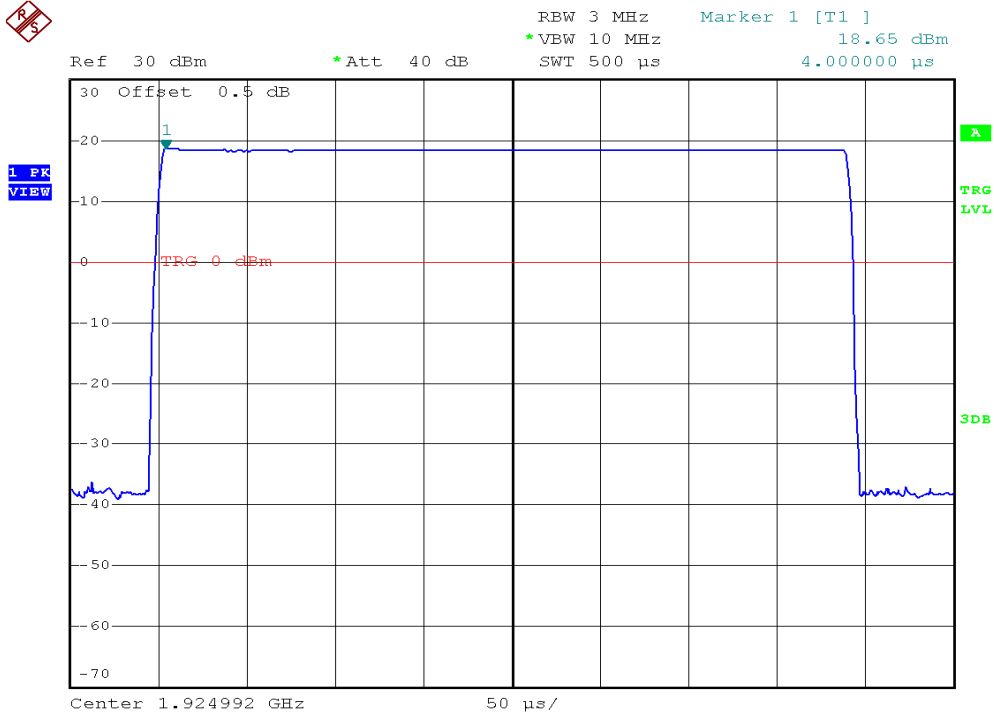

INTERTEK TESTING SERVICES

Peak Transmit Power Plots

Base unit, Lowest channel, Traffic carrier

Base unit, Middle channel, Traffic carrier

INTERTEK TESTING SERVICES

Peak Transmit Power Plots

Base unit, Highest channel, Traffic carrier

Base unit, Lowest channel, Dummy carrier

INTERTEK TESTING SERVICES

Peak Transmit Power Plots

Base unit, Middle channel, Dummy carrier

Base unit, Highest channel, Dummy carrier

INTERTEK TESTING SERVICES

Peak Transmit Power Plots

Handset unit, Lowest channel, Traffic carrier

Handset unit, Middle channel, Traffic carrier

INTERTEK TESTING SERVICES

Peak Transmit Power Plots

Handset unit, Highest channel, Traffic carrier

Headset unit, Lowest channel, Traffic carrier

INTERTEK TESTING SERVICES

Peak Transmit Power Plots

Headset unit, Middle channel, Traffic carrier

Headset unit, Highest channel, Traffic carrier