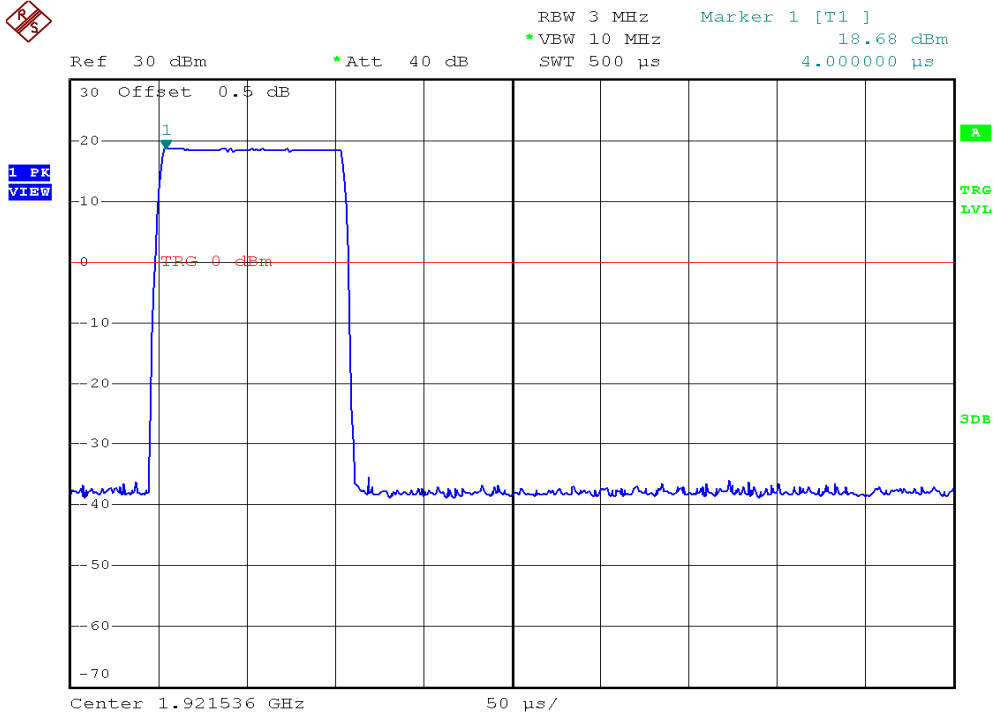

INTERTEK TESTING SERVICES

Peak Transmit Power Plots

Base unit, Lowest channel, Traffic carrier

Base unit, Middle channel, Traffic carrier

INTERTEK TESTING SERVICES

Peak Transmit Power Plots

Base unit, Highest channel, Traffic carrier

Base unit, Lowest channel, Dummy carrier

INTERTEK TESTING SERVICES

Peak Transmit Power Plots

Base unit, Middle channel, Dummy carrier

Base unit, Highest channel, Dummy carrier

INTERTEK TESTING SERVICES

Peak Transmit Power Plots

Handset unit, Lowest channel, Traffic carrier

Handset unit, Middle channel, Traffic carrier

INTERTEK TESTING SERVICES

Peak Transmit Power Plots

Handset unit, Highest channel, Traffic carrier

Headset unit, Lowest channel, Traffic carrier

INTERTEK TESTING SERVICES

Peak Transmit Power Plots

Headset unit, Middle channel, Traffic carrier

Headset unit, Highest channel, Traffic carrier