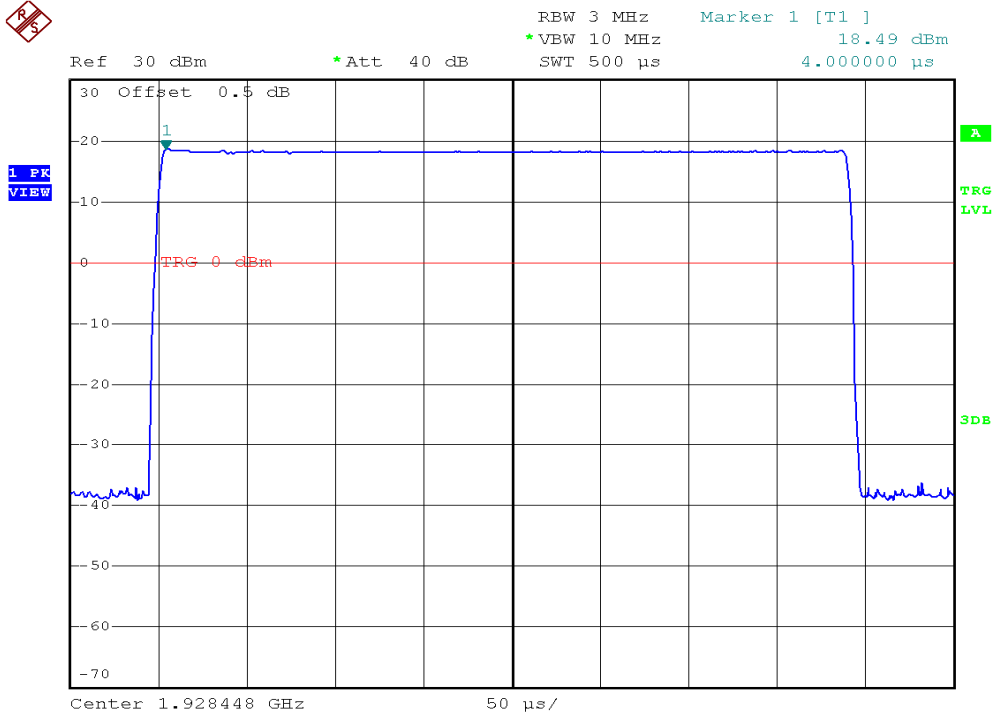

INTERTEK TESTING SERVICES

Peak Transmit Power Plots

Base unit, Lowest channel, Traffic carrier

Base unit, Middle channel, Traffic carrier

INTERTEK TESTING SERVICES

Peak Transmit Power Plots

Base unit, Highest channel, Traffic carrier

Base unit, Lowest channel, Dummy carrier

INTERTEK TESTING SERVICES

Peak Transmit Power Plots

Base unit, Middle channel, Dummy carrier

Base unit, Highest channel, Dummy carrier

INTERTEK TESTING SERVICES

Peak Transmit Power Plots

Handset unit, Lowest channel, Traffic carrier

Handset unit, Middle channel, Traffic carrier

INTERTEK TESTING SERVICES

Peak Transmit Power Plots

Handset unit, Highest channel, Traffic carrier

Headset unit, Lowest channel, Traffic carrier

INTERTEK TESTING SERVICES

Peak Transmit Power Plots

Headset unit, Middle channel, Traffic carrier

Headset unit, Highest channel, Traffic carrier