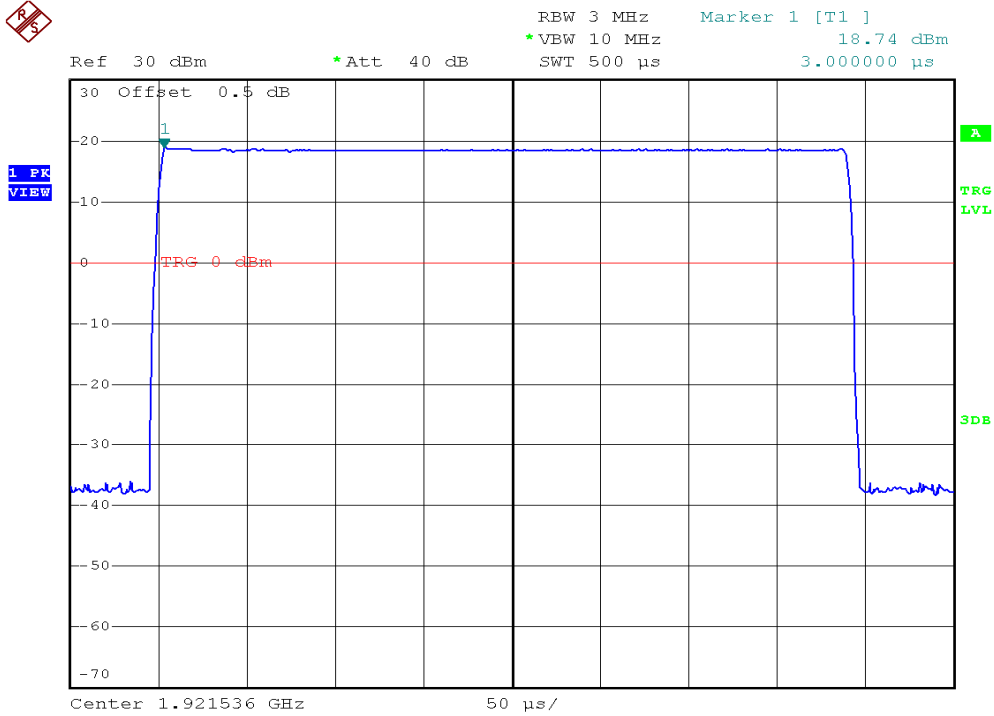

INTERTEK TESTING SERVICES

Peak Transmit Power Plots

Base unit, Lowest channel, Traffic carrier

Base unit, Middle channel, Traffic carrier

INTERTEK TESTING SERVICES

Peak Transmit Power Plots

Base unit, Highest channel, Traffic carrier

Base unit, Lowest channel, Dummy carrier

INTERTEK TESTING SERVICES

Peak Transmit Power Plots

Base unit, Middle channel, Dummy carrier

Base unit, Highest channel, Dummy carrier

INTERTEK TESTING SERVICES

Peak Transmit Power Plots

Handset unit, Lowest channel, Traffic carrier

Handset unit, Middle channel, Traffic carrier

INTERTEK TESTING SERVICES

Peak Transmit Power Plots

Handset unit, Highest channel, Traffic carrier

Headset unit, Lowest channel, Traffic carrier

INTERTEK TESTING SERVICES

Peak Transmit Power Plots

Headset unit, Middle channel, Traffic carrier

Headset unit, Highest channel, Traffic carrier