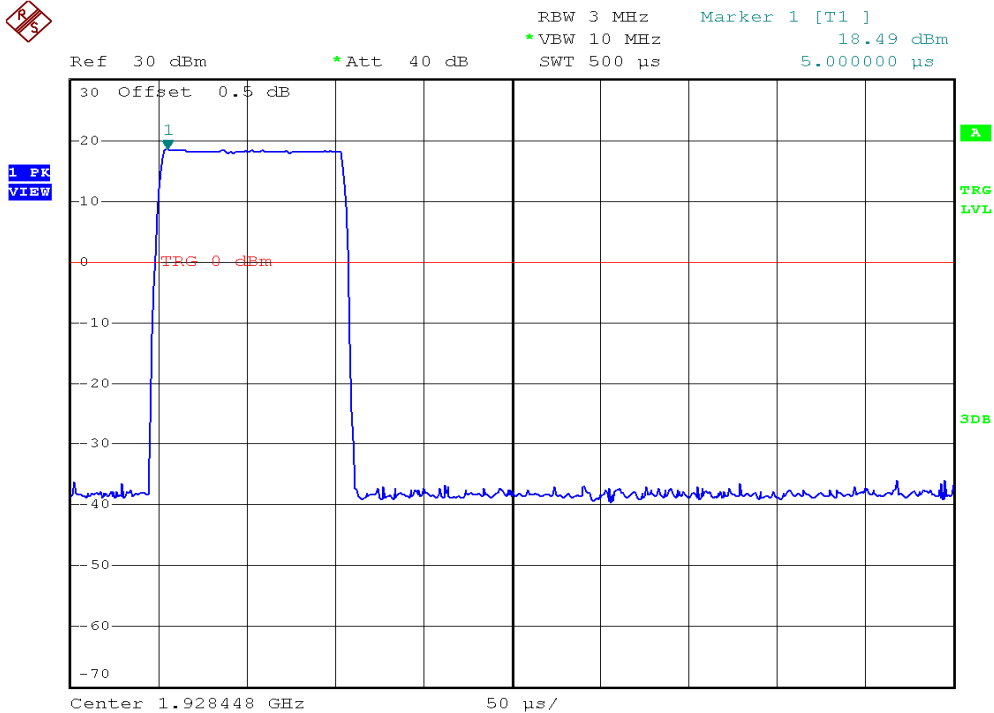

INTERTEK TESTING SERVICES

Peak Transmit Power Plots

Base unit, Lowest channel, Traffic carrier

Base unit, Middle channel, Traffic carrier

INTERTEK TESTING SERVICES

Peak Transmit Power Plots

Base unit, Highest channel, Traffic carrier

Base unit, Lowest channel, Dummy carrier

INTERTEK TESTING SERVICES

Peak Transmit Power Plots

Base unit, Middle channel, Dummy carrier

Base unit, Highest channel, Dummy carrier

INTERTEK TESTING SERVICES

Peak Transmit Power Plots

Handset unit, Lowest channel, Traffic carrier

Handset unit, Middle channel, Traffic carrier

INTERTEK TESTING SERVICES

Peak Transmit Power Plots

Handset unit, Highest channel, Traffic carrier

Headset unit, Lowest channel, Traffic carrier

INTERTEK TESTING SERVICES

Peak Transmit Power Plots

Headset unit, Middle channel, Traffic carrier

Headset unit, Highest channel, Traffic carrier