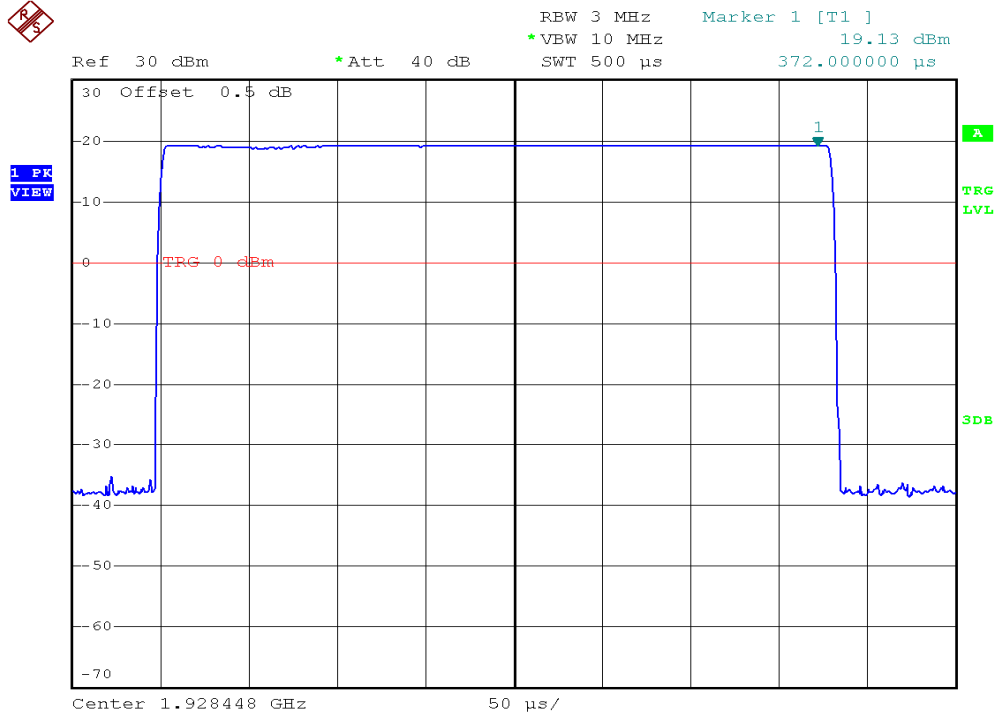

Handset unit, Lowest channel, Traffic carrier

Handset unit, Middle channel, Traffic carrier

INTERTEK TESTING SERVICES

Peak Transmit Power Plots

Handset unit, Highest channel, Traffic carrier

Headset unit, Lowest channel, Traffic carrier

INTERTEK TESTING SERVICES

Peak Transmit Power Plots

Headset unit, Middle channel, Traffic carrier

Headset unit, Highest channel, Traffic carrier