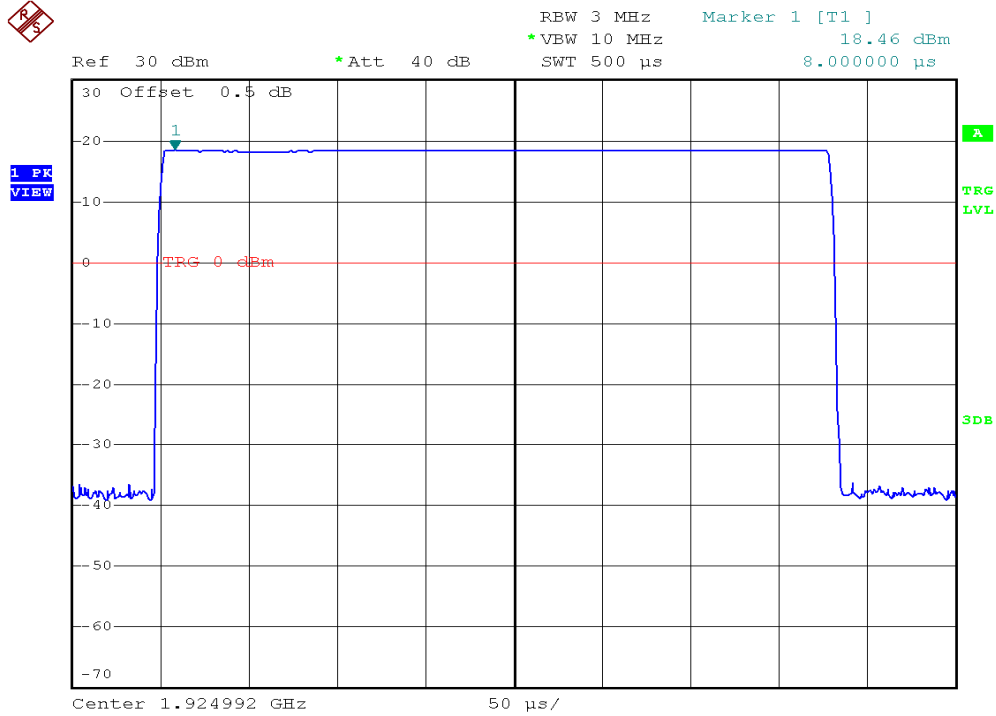

Handset unit, Lowest channel, Traffic carrier

Handset unit, Middle channel, Traffic carrier

INTERTEK TESTING SERVICES

Peak Transmit Power Plots

Handset unit, Highest channel, Traffic carrier

Headset unit, Lowest channel, Traffic carrier

INTERTEK TESTING SERVICES

Peak Transmit Power Plots

Headset unit, Middle channel, Traffic carrier

Headset unit, Highest channel, Traffic carrier