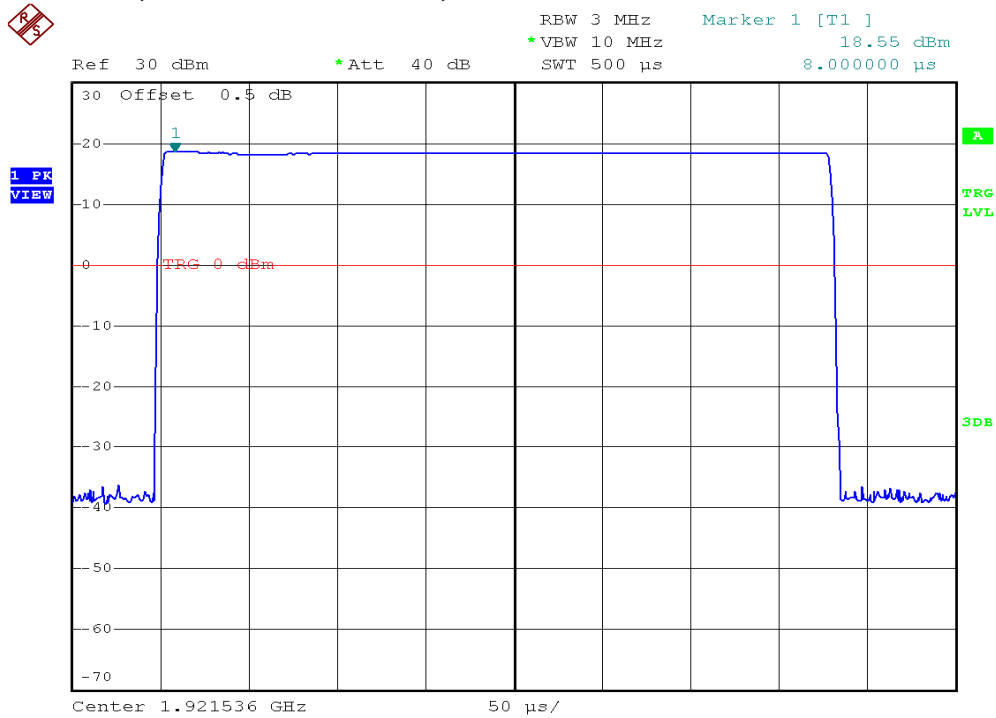

Handset unit, Lowest channel, Traffic carrier

Handset unit, Middle channel, Traffic carrier

INTERTEK TESTING SERVICES

Peak Transmit Power Plots

Handset unit, Highest channel, Traffic carrier

Headset unit, Lowest channel, Traffic carrier

INTERTEK TESTING SERVICES

Peak Transmit Power Plots

Headset unit, Middle channel, Traffic carrier

Headset unit, Highest channel, Traffic carrier