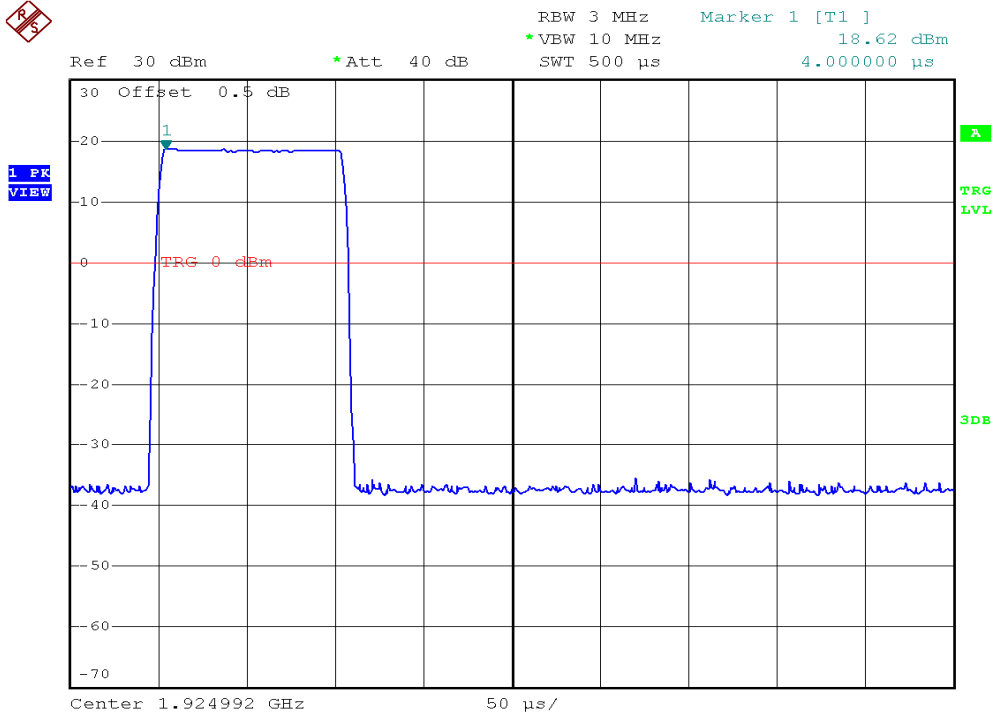

INTERTEK TESTING SERVICES

Peak Transmit Power Plots

Base unit, Lowest channel, Traffic carrier

Base unit, Middle channel, Traffic carrier

INTERTEK TESTING SERVICES

Peak Transmit Power Plots

Base unit, Highest channel, Traffic carrier

Base unit, Lowest channel, Dummy carrier

INTERTEK TESTING SERVICES

Peak Transmit Power Plots

Base unit, Middle channel, Dummy carrier

Base unit, Highest channel, Dummy carrier

INTERTEK TESTING SERVICES

Peak Transmit Power Plots

Handset unit, Lowest channel, Traffic carrier

Handset unit, Middle channel, Traffic carrier

INTERTEK TESTING SERVICES

Peak Transmit Power Plots

Handset unit, Highest channel, Traffic carrier

Headset unit, Lowest channel, Traffic carrier

INTERTEK TESTING SERVICES

Peak Transmit Power Plots

Headset unit, Middle channel, Traffic carrier

Headset unit, Highest channel, Traffic carrier