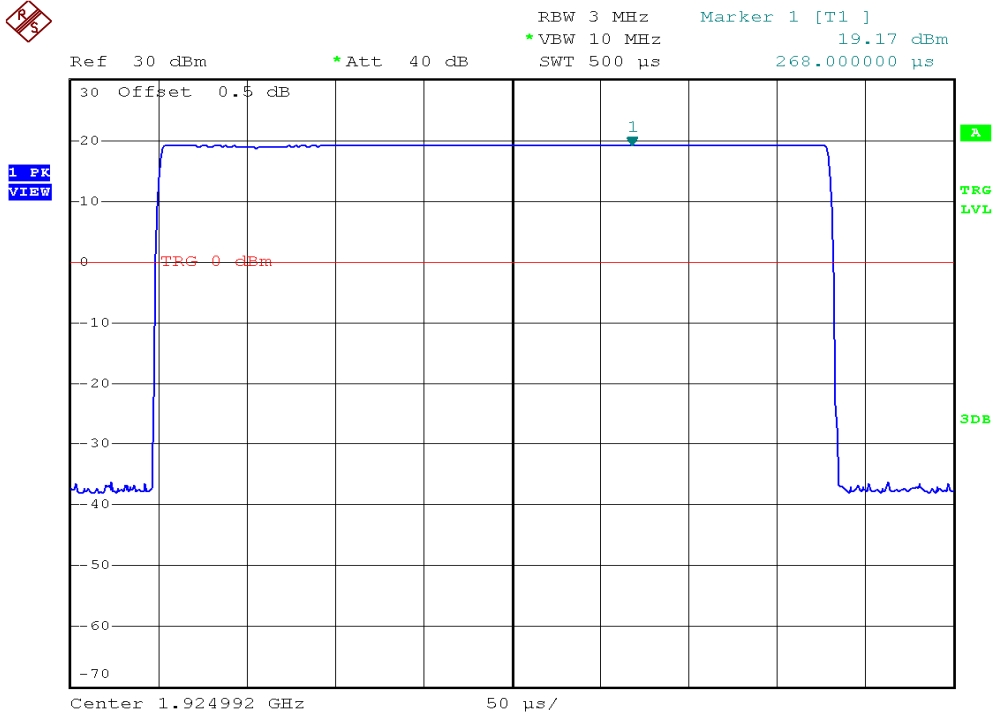

INTERTEK TESTING SERVICES

Peak Transmit Power Plots

Base unit, Lowest channel, Traffic carrier

Base unit, Middle channel, Traffic carrier

INTERTEK TESTING SERVICES

Peak Transmit Power Plots

Base unit, Highest channel, Traffic carrier

Base unit, Lowest channel, Dummy carrier

INTERTEK TESTING SERVICES

Peak Transmit Power Plots

Base unit, Middle channel, Dummy carrier

Base unit, Highest channel, Dummy carrier

INTERTEK TESTING SERVICES

Peak Transmit Power Plots

Handset unit, Lowest channel, Traffic carrier

Handset unit, Middle channel, Traffic carrier

INTERTEK TESTING SERVICES

Peak Transmit Power Plots

Handset unit, Highest channel, Traffic carrier

Headset unit, Lowest channel, Traffic carrier

INTERTEK TESTING SERVICES

Peak Transmit Power Plots

Headset unit, Middle channel, Traffic carrier

Headset unit, Highest channel, Traffic carrier