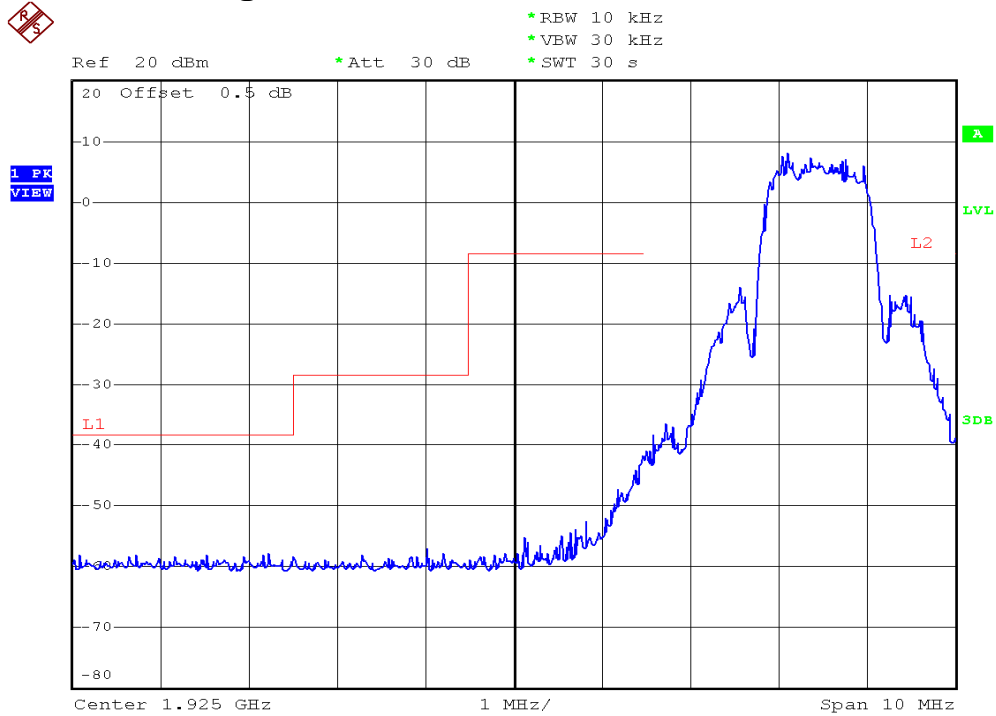

Base unit, Highest channel, Traffic carrier