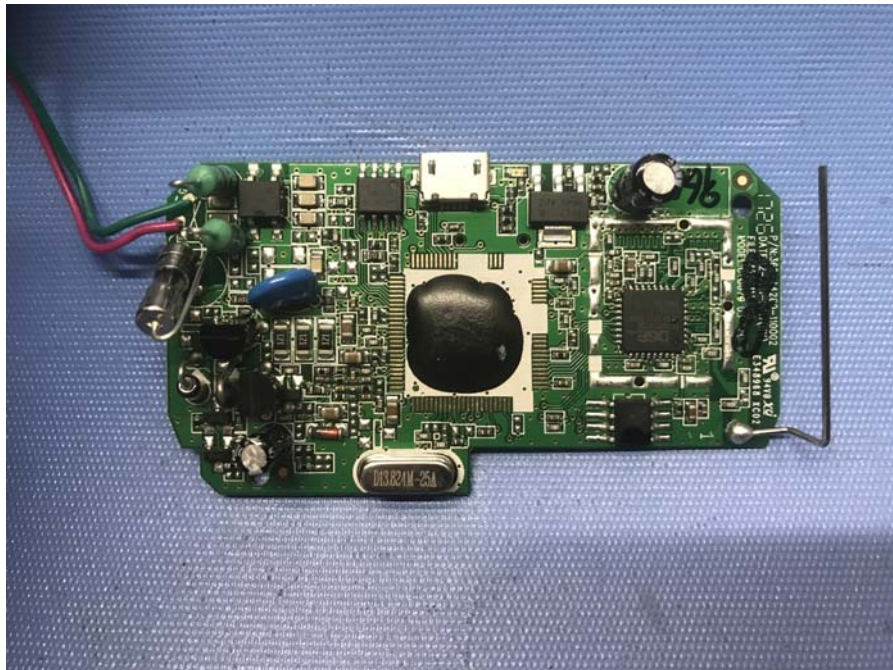

INTERTEK TESTING SERVICES

Internal photos

Base Unit 2141

INTERTEK TESTING SERVICES

Internal photos

INTERTEK TESTING SERVICES

Internal photos

Base Unit 2142

INTERTEK TESTING SERVICES

Internal photos

INTERTEK TESTING SERVICES

Internal photos

Handset

INTERTEK TESTING SERVICES

Internal photos

INTERTEK TESTING SERVICES

Internal photos

Test Report Number: 17071648HKG-001
FCC ID: MZV2-142A
IC: 3912A-2142A

INTERTEK TESTING SERVICES

Internal photos