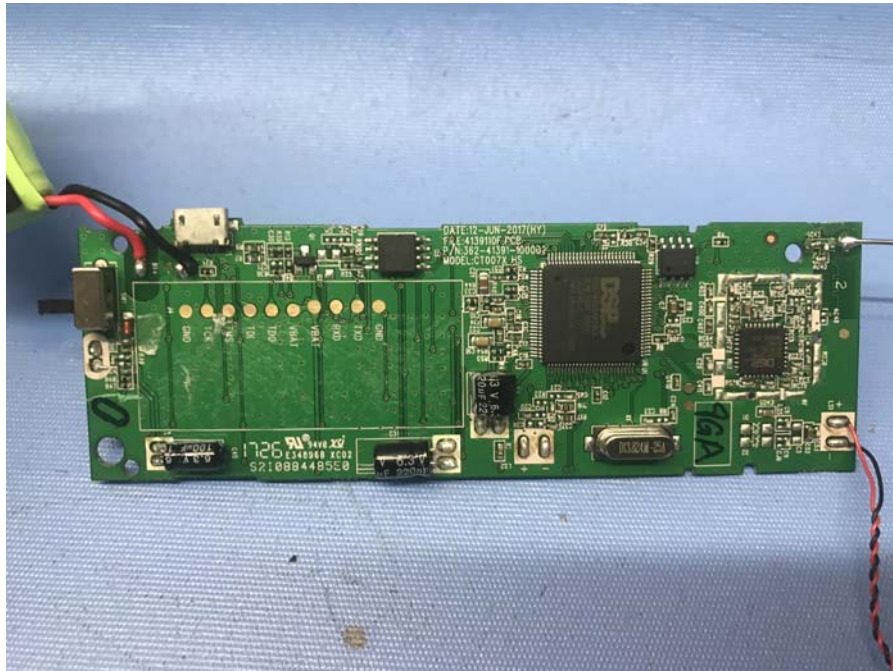

INTERTEK TESTING SERVICES

Internal photos

INTERTEK TESTING SERVICES

Internal photos

Handset

INTERTEK TESTING SERVICES

Internal photos

INTERTEK TESTING SERVICES

Internal photos

Test Report Number: 17071648HKG-001
FCC ID: MZV2-142A
IC: 3912A-2142A

INTERTEK TESTING SERVICES

Internal photos