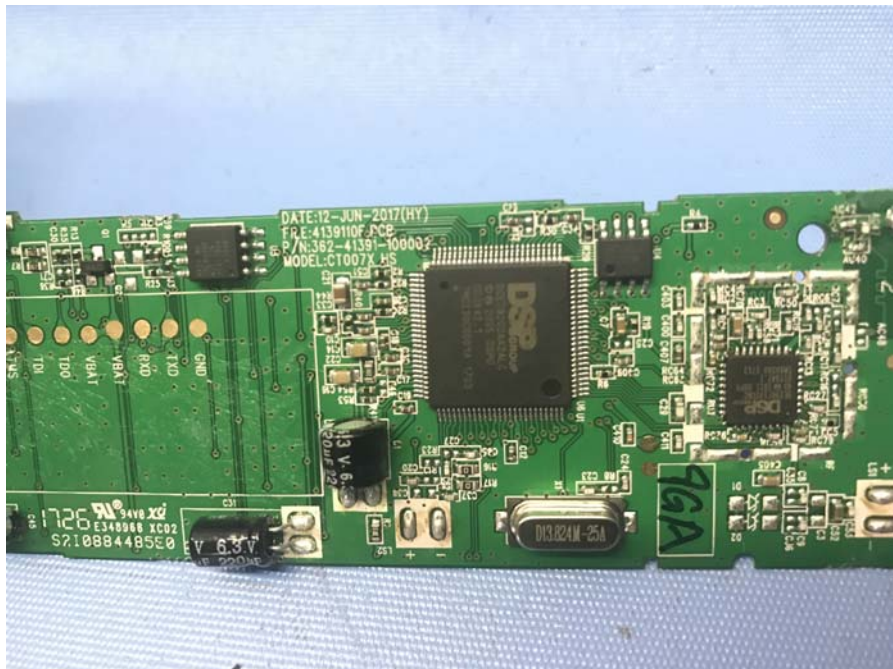

INTERTEK TESTING SERVICES

Internal photos

INTERTEK TESTING SERVICES

Internal photos

Handset

INTERTEK TESTING SERVICES

Internal photos

INTERTEK TESTING SERVICES

Internal photos

Test Report Number: 17071648HKG-001
FCC ID: MZV2-142A
IC: 3912A-2142A

INTERTEK TESTING SERVICES

Internal photos