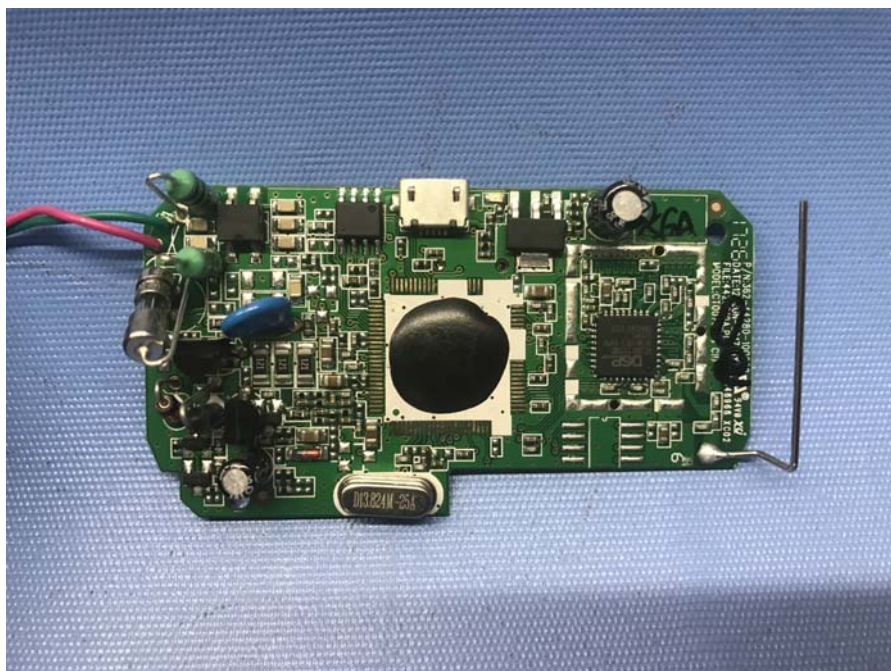

INTERTEK TESTING SERVICES

Internal photos

Base Unit 2141

INTERTEK TESTING SERVICES

Internal photos

INTERTEK TESTING SERVICES

Internal photos

Base Unit 2142

INTERTEK TESTING SERVICES

Internal photos

INTERTEK TESTING SERVICES

Internal photos

Handset

INTERTEK TESTING SERVICES

Internal photos

INTERTEK TESTING SERVICES

Internal photos

Test Report Number: 17071648HKG-001
FCC ID: MZV2-142A
IC: 3912A-2142A

INTERTEK TESTING SERVICES

Internal photos