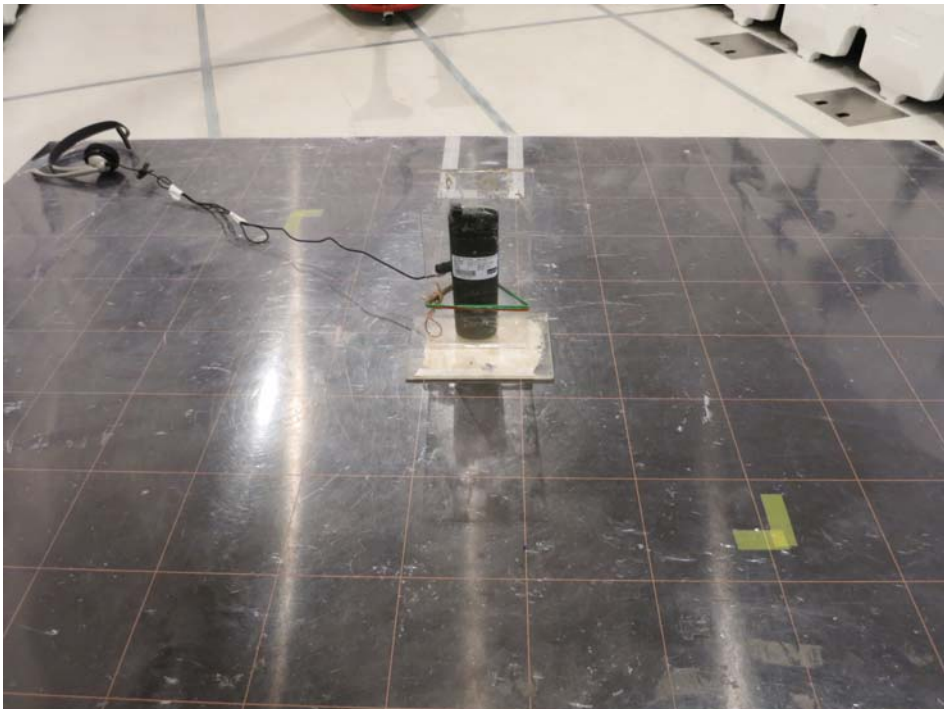

INTERTEK TESTING SERVICES

The Worst Case Configuration Photographs - Mode: Transmission

Radiated Emission – External RF module on back of Base Unit

Front View

Rear View

INTERTEK TESTING SERVICES

The Worst Case Configuration Photographs - Mode: Transmission

Radiated Emission - Handset Unit

Front View

Rear View

INTERTEK TESTING SERVICES

The Worst Case Configuration Photographs - Mode: Talk

Conducted Emission

Front View

Right Side View

INTERTEK TESTING SERVICES

The Worst Case Configuration Photographs - Mode: Talk

Conducted Emission

Left Side View