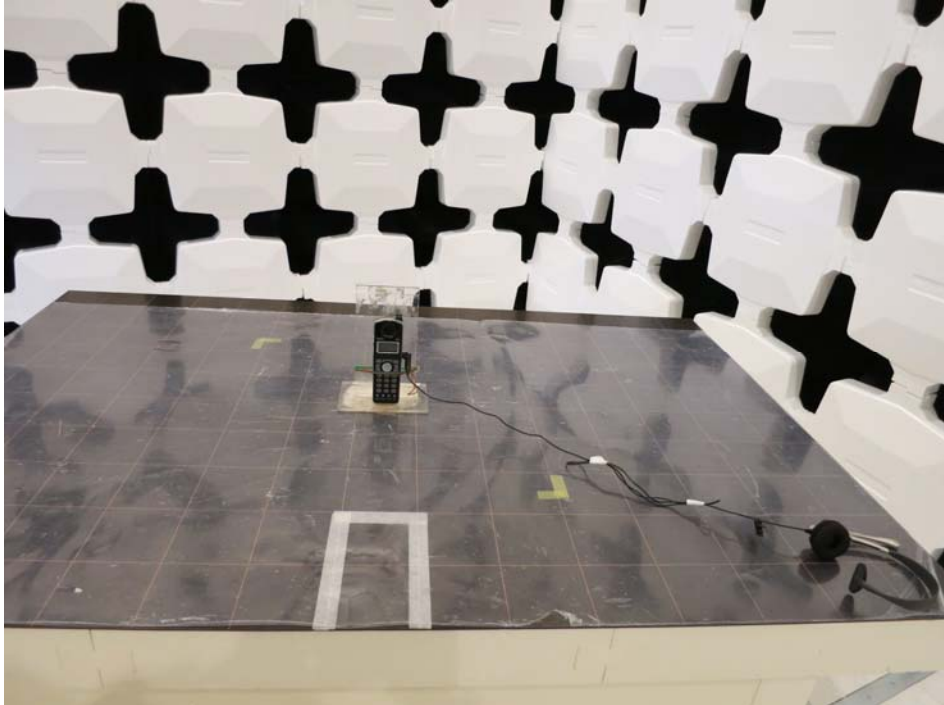

INTERTEK TESTING SERVICES

The Worst Case Configuration Photographs - Mode: Transmission

Radiated Emission – External RF module on back of Base Unit

Front View

Rear View

INTERTEK TESTING SERVICES

The Worst Case Configuration Photographs - Mode: Transmission

Radiated Emission - Handset Unit

Front View

Rear View

INTERTEK TESTING SERVICES

The Worst Case Configuration Photographs - Mode: Talk

Conducted Emission

Front View

Right Side View

INTERTEK TESTING SERVICES

The Worst Case Configuration Photographs - Mode: Talk

Conducted Emission

Left Side View