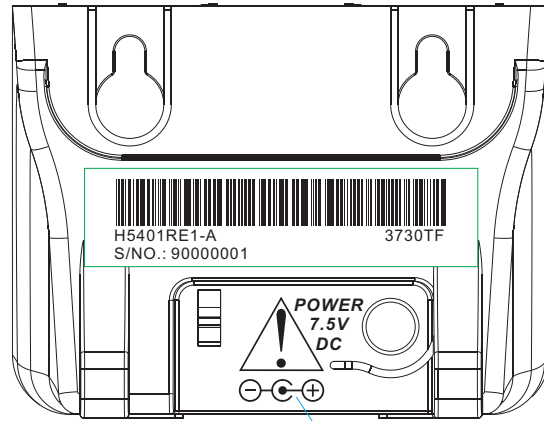

# H5401 HANDSET

# H5401 CHARGER

CLEAR POP LABEL

ENGRAVING