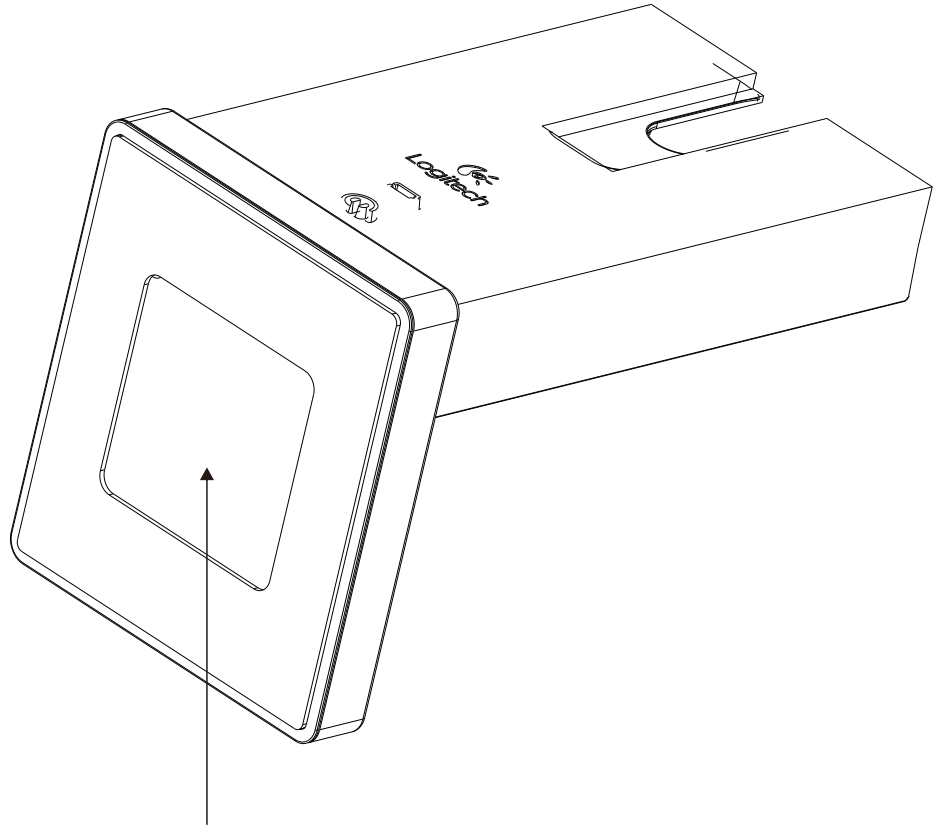

Mono H820e AMR (A-00049)

ZK98330LA00-R-01-7
SIZE: 68.5*77.5 mm

Dual H820e AMR (A-00056)

ZK98330LA01-R-01-5
SIZE: 68.5*77.5 mm

Mono H820e EMEA (A-00058)

ZK98330LA10-R-01-6
SIZE: 68.5*77.5 mm

Dual H820e EMEA (A-00059)

ZK98330LA11-R-01-4
SIZE: 68.5*77.5 mm