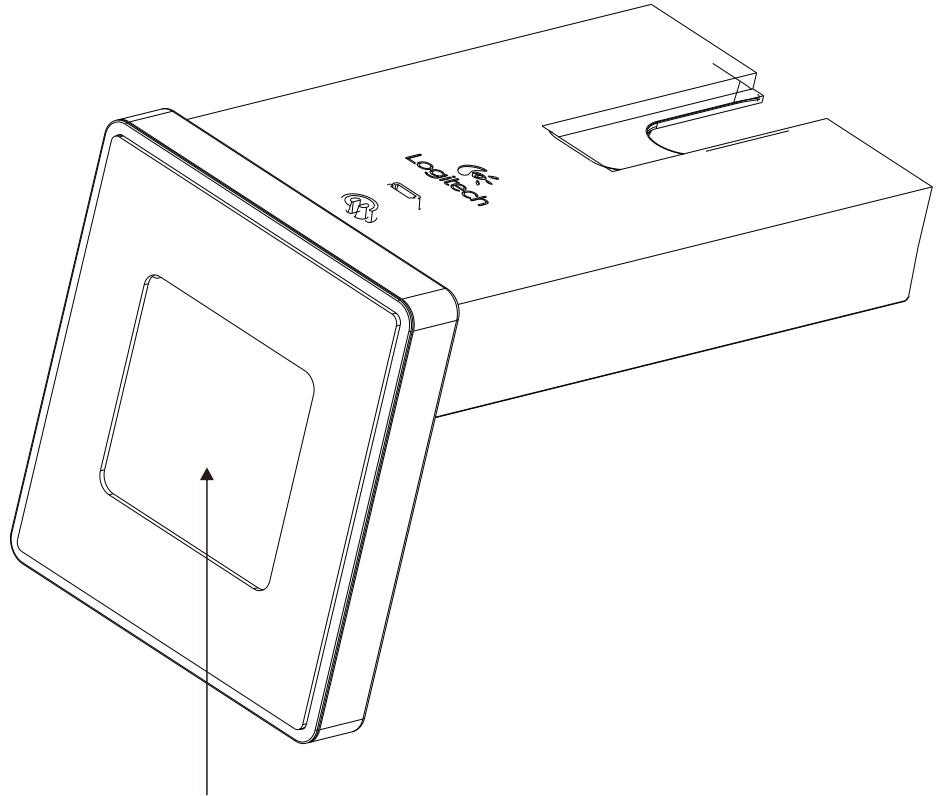

Mono H820e AMR (A-00049)

ZK98330LA00-R-01-7
SIZE: 68.5*77.5 mm

Dual H820e AMR (A-00056)

ZK98330LA01-R-01-5
SIZE: 68.5*77.5 mm

Mono H820e EMEA (A-00058)

ZK98330LA10-R-01-6
SIZE: 68.5*77.5 mm

Dual H820e EMEA (A-00059)

ZK98330LA11-R-01-4
SIZE: 68.5*77.5 mm