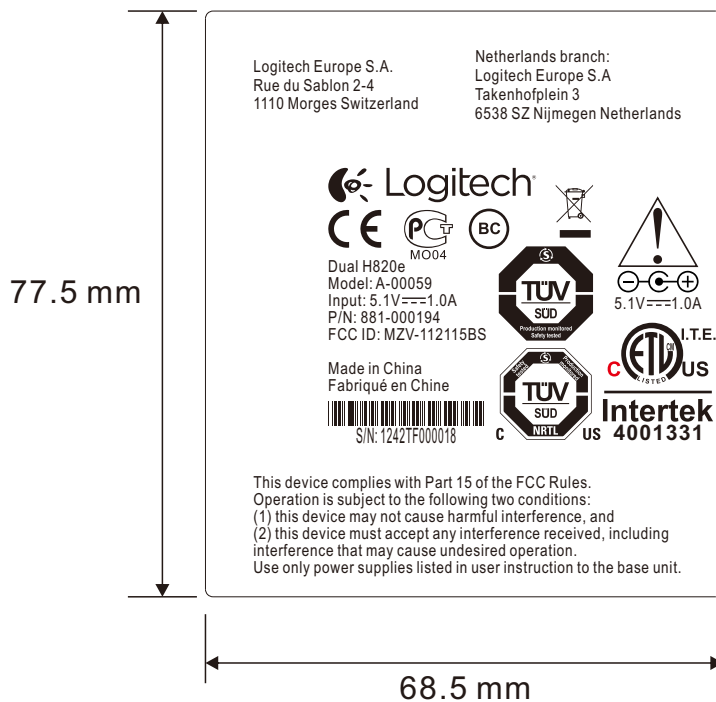

Mono H820e AMR (A-00049)

ZK98330LA00-R-01-7
SIZE: 68.5*77.5 mm

Dual H820e AMR (A-00056)

ZK98330LA01-R-01-5
SIZE: 68.5*77.5 mm

Mono H820e EMEA (A-00058)

ZK98330LA10-R-01-6
SIZE: 68.5*77.5 mm

Dual H820e EMEA (A-00059)

ZK98330LA11-R-01-4
SIZE: 68.5*77.5 mm