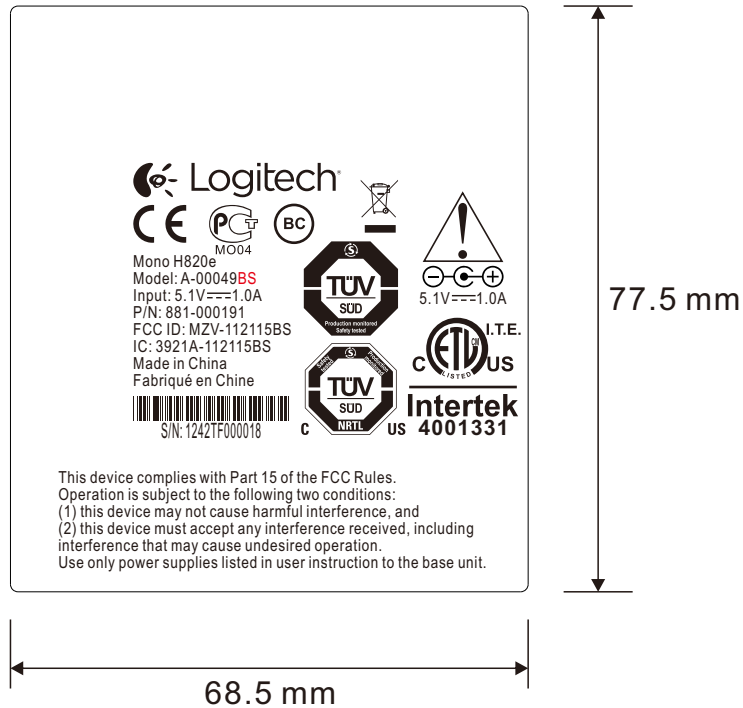

Mono H820e AMR (A-00049)

ZK98330LA00-R-01-7
SIZE: 68.5*77.5 mm

Dual H820e AMR (A-00056)

ZK98330LA01-R-01-5
SIZE: 68.5*77.5 mm

Mono H820e EMEA (A-00058)

ZK98330LA10-R-01-6
SIZE: 68.5*77.5 mm

Dual H820e EMEA (A-00059)

ZK98330LA11-R-01-4
SIZE: 68.5*77.5 mm