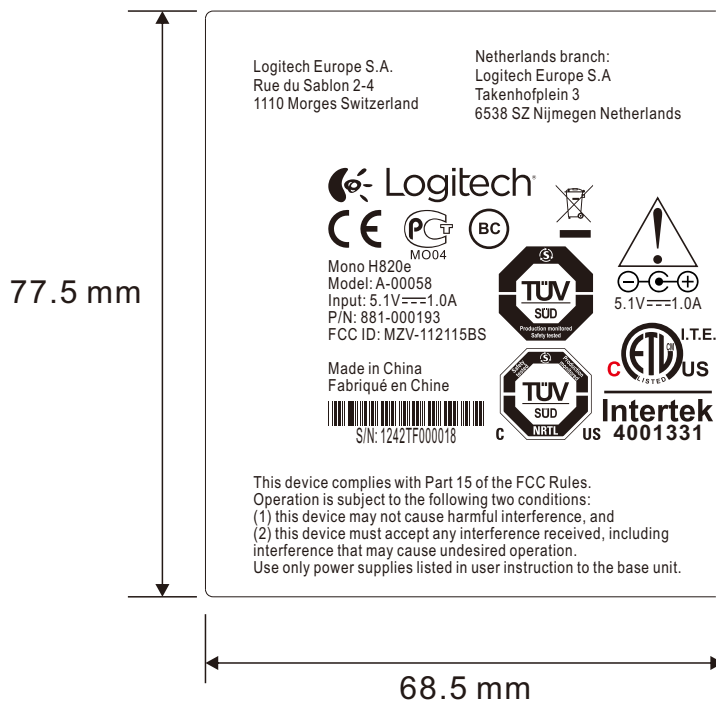

Mono H820e AMR (A-00049)

ZK98330LA00-R-01-7
SIZE: 68.5*77.5 mm

Dual H820e AMR (A-00056)

ZK98330LA01-R-01-5
SIZE: 68.5*77.5 mm

Mono H820e EMEA (A-00058)

ZK98330LA10-R-01-6
SIZE: 68.5*77.5 mm

Dual H820e EMEA (A-00059)

ZK98330LA11-R-01-4
SIZE: 68.5*77.5 mm