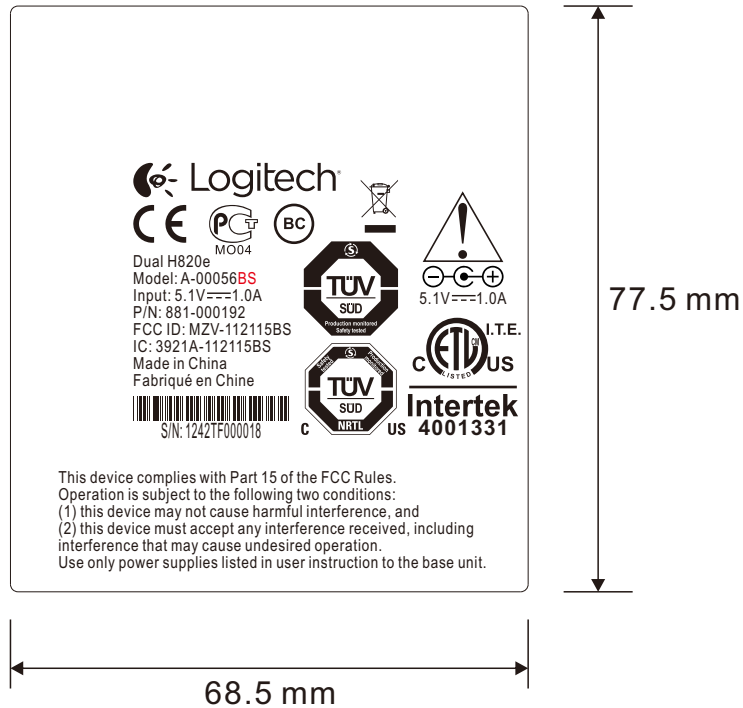

Mono H820e AMR (A-00049)

ZK98330LA00-R-01-7
SIZE: 68.5*77.5 mm

Dual H820e AMR (A-00056)

ZK98330LA01-R-01-5
SIZE: 68.5*77.5 mm

Mono H820e EMEA (A-00058)

ZK98330LA10-R-01-6
SIZE: 68.5*77.5 mm

Dual H820e EMEA (A-00059)

ZK98330LA11-R-01-4
SIZE: 68.5*77.5 mm