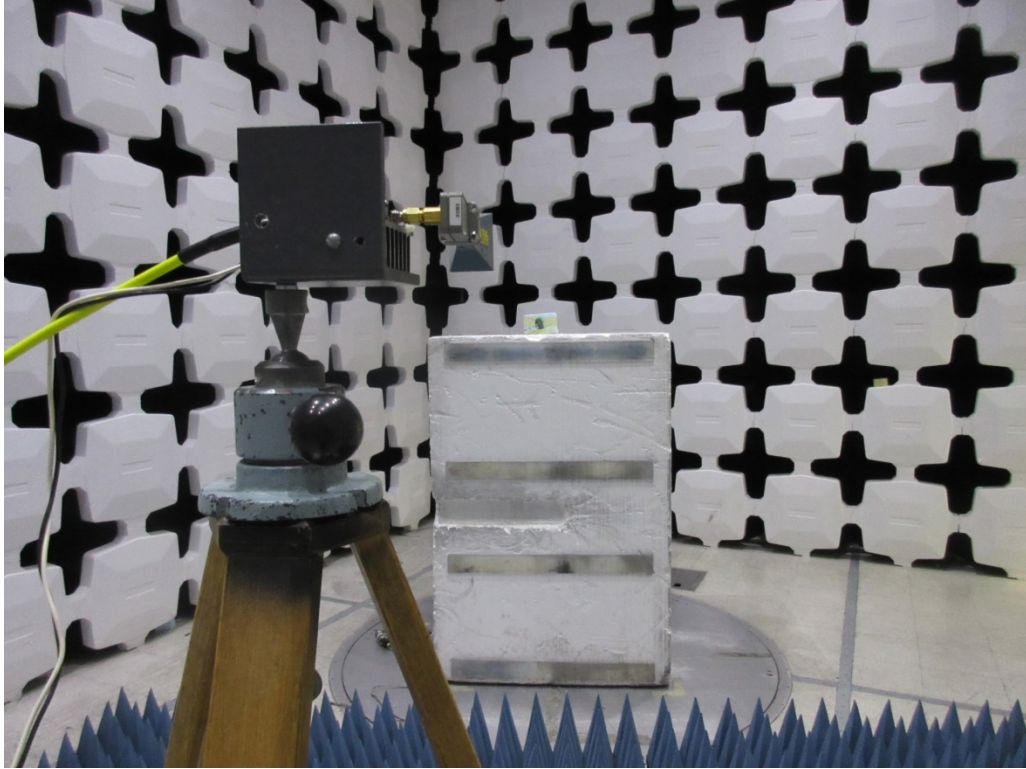

3686 – Test Setup Photos

Test Setup for Radiated Emissions – 30MHz to 1GHz, Horizontal Polarization

Test Setup for Radiated Emissions – 30MHz to 1GHz, Vertical Polarization

Test Setup for Radiated Emissions – 1 to 18GHz, Horizontal Polarization

Test Setup for Radiated Emissions – 1 to 18GHz, Vertical Polarization

Test Setup for Radiated Emissions – 18 to 25GHz, Horizontal Polarization

Test Setup for Radiated Emissions –18 to 25GHz, Vertical Polarization